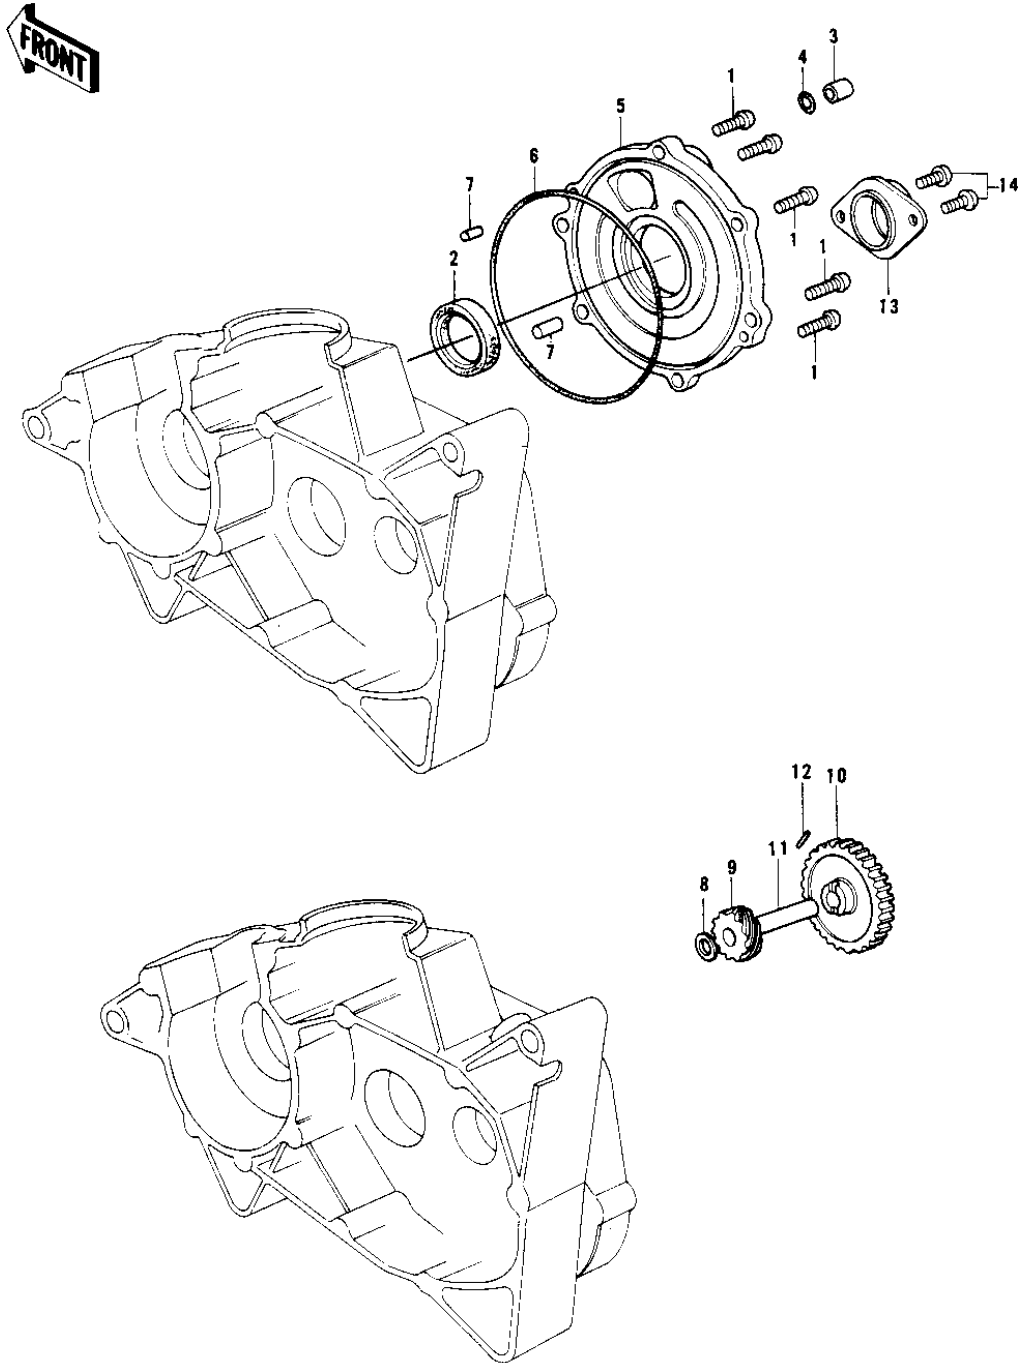

1978 KD175-A3 PARTS DIAGRAM

ROTARY VALVE COVER

1978 KD175-A3 PARTS LIST

ROTARY VALVE COVER

ITEM NAME	PART NUMBER	QUANTITY
SCREW PAN HEAD 6X20 (Ref # 1)	220B0620	
OIL SEAL TB32457 (Ref # 2)	653B324507	
COLLAR,VALU COVER (Ref # 3)	92027-243	
"O" RING,CHECK VALVE (Ref # 4)	92055-037	
COVER,ROTARY DISC VL (Ref # 5)	14019-053	
"O" RING,120MM (Ref # 6)	92055-019	
PIN DOWEL 5X12 (Ref # 7)	610A0512	
WASHER THRUST (Ref # 8)	92026-025	
GEAR-TACHOMETER (Ref # 9)	13224-007	
GEAR-OIL PUMP (Ref # 10)	16085-016	
SHAFT-OIL PUMP (Ref # 11)	16086-002	
PIN,DOWEL (Ref # 12)	92042-035	
HOLDER,CARBURETOR (Ref # 13)	16065-026	
SCREW PAN HEAD 6X12 (Ref # 14)	220B0612	