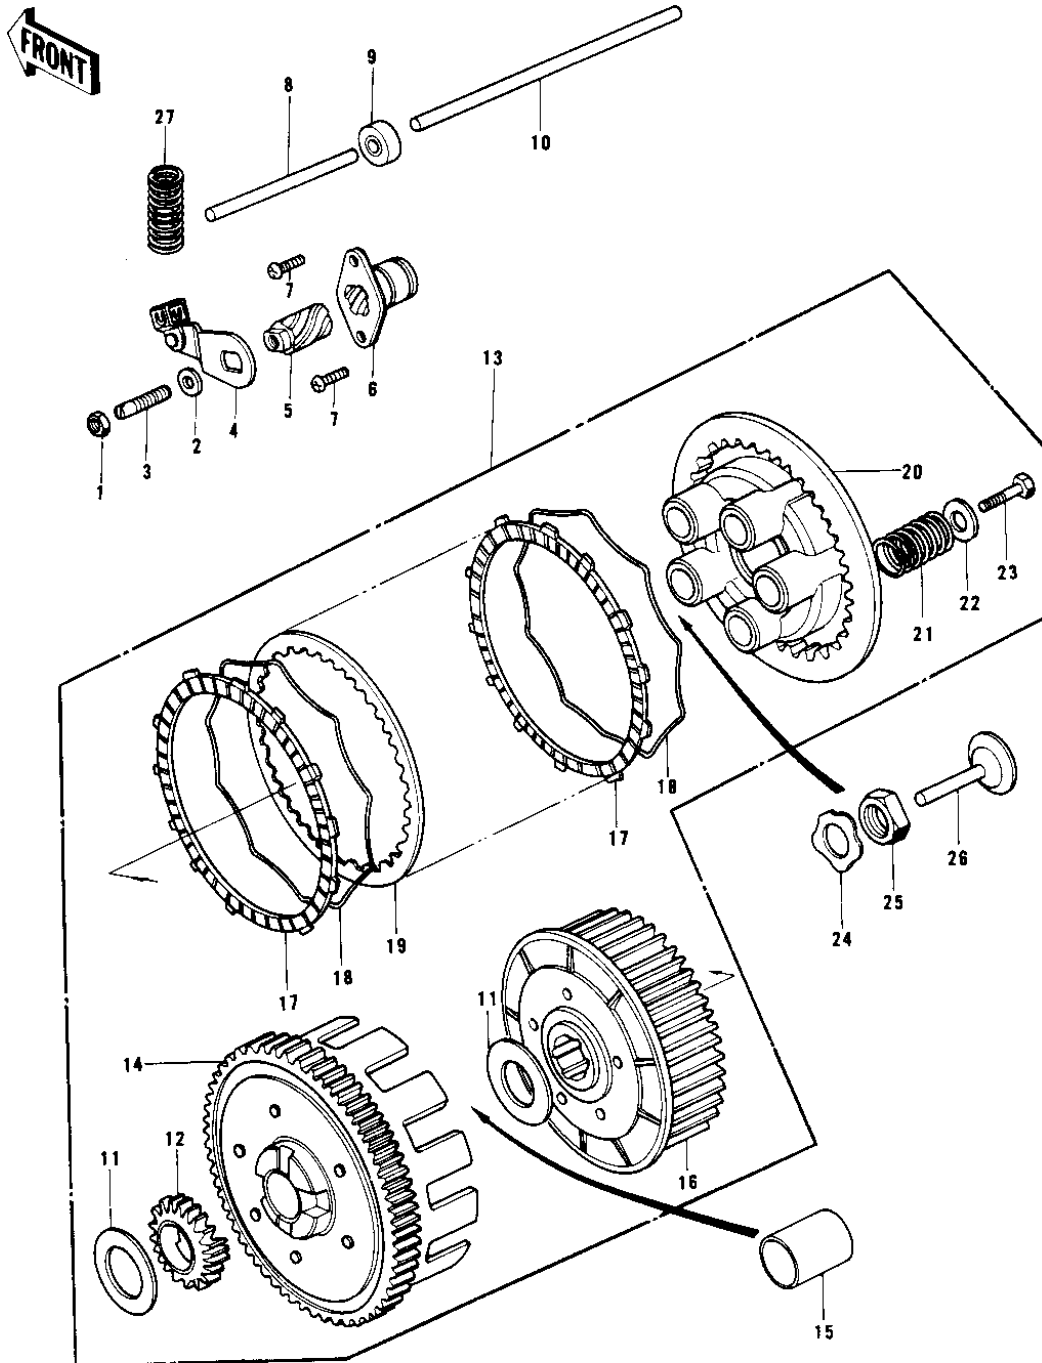

# 1978 KD175-A3 PARTS DIAGRAM

## CLUTCH

# 1978 KD175-A3 PARTS LIST

## CLUTCH

ITEM NAME	PART NUMBER	QUANTITY
NUT 6MM (Ref # 1)	311B0600	
WASHER PLAIN 6MM (Ref # 2)	411B0600	
SCREW,SLOTTED,6X24 (Ref # 3)	291H0624	
INNER,CLUT RELEASE (Ref # 4)	13102-023	
SCREW (Ref # 5)	13104-017	
OUTER,CLUT RELEASE (Ref # 6)	13118-014	
SCREW PAN HEAD 6X14 (Ref # 7)	220B0614	
ROD-CLUTCH PUSH,SHORT (Ref # 8)	13116-018	
OIL SEAL TB7246 (Ref # 9)	92052-010	
ROD-CLUTCH PUSH,LONG (Ref # 10)	13116-017	
WASHER-CLUTCH THRUST (Ref # 11)	92022-168	
PINION-KICKSTARTER (Ref # 12)	13075-006	
CLUTCH-ASSY (Ref # 13)	13081-084	
CLUTCH-ASSY (Ref # 13)	13081-084	
HOUSING-COMP-CLUTCH (Ref # 14)	13095-1024	
HOUSING-COMP-CLUTCH (Ref # 14)	13095-1024	
BUSH-CLUTCH (Ref # 15)	92028-014	
HUB,CLUTCH (Ref # 16)	13087-032	
PLATE-FRICTION (Ref # 17)	13088-1015	
RING-CLUTCH STEEL (Ref # 18)	13229-002	
PLATE CLUTCH STEEL (Ref # 19)	13089-003	
PLATE-CLUTCH SPRING (Ref # 20)	13187-004	
SPRING-CLUTCH (Ref # 21)	92081-080	
WASHER-PLAIN,5MM (Ref # 22)	92022-167	
BOLT,5X18 (Ref # 23)	92003-078	
WASHER-LOCK,14MM (Ref # 24)	92024-046	
NUT 14MM (Ref # 25)	315B1400	
PUSHER-CLTCH SPRG PLT (Ref # 26)	13116-016	
SPRING-CLUTCH RELEASE (Ref # 27)	92081-096	