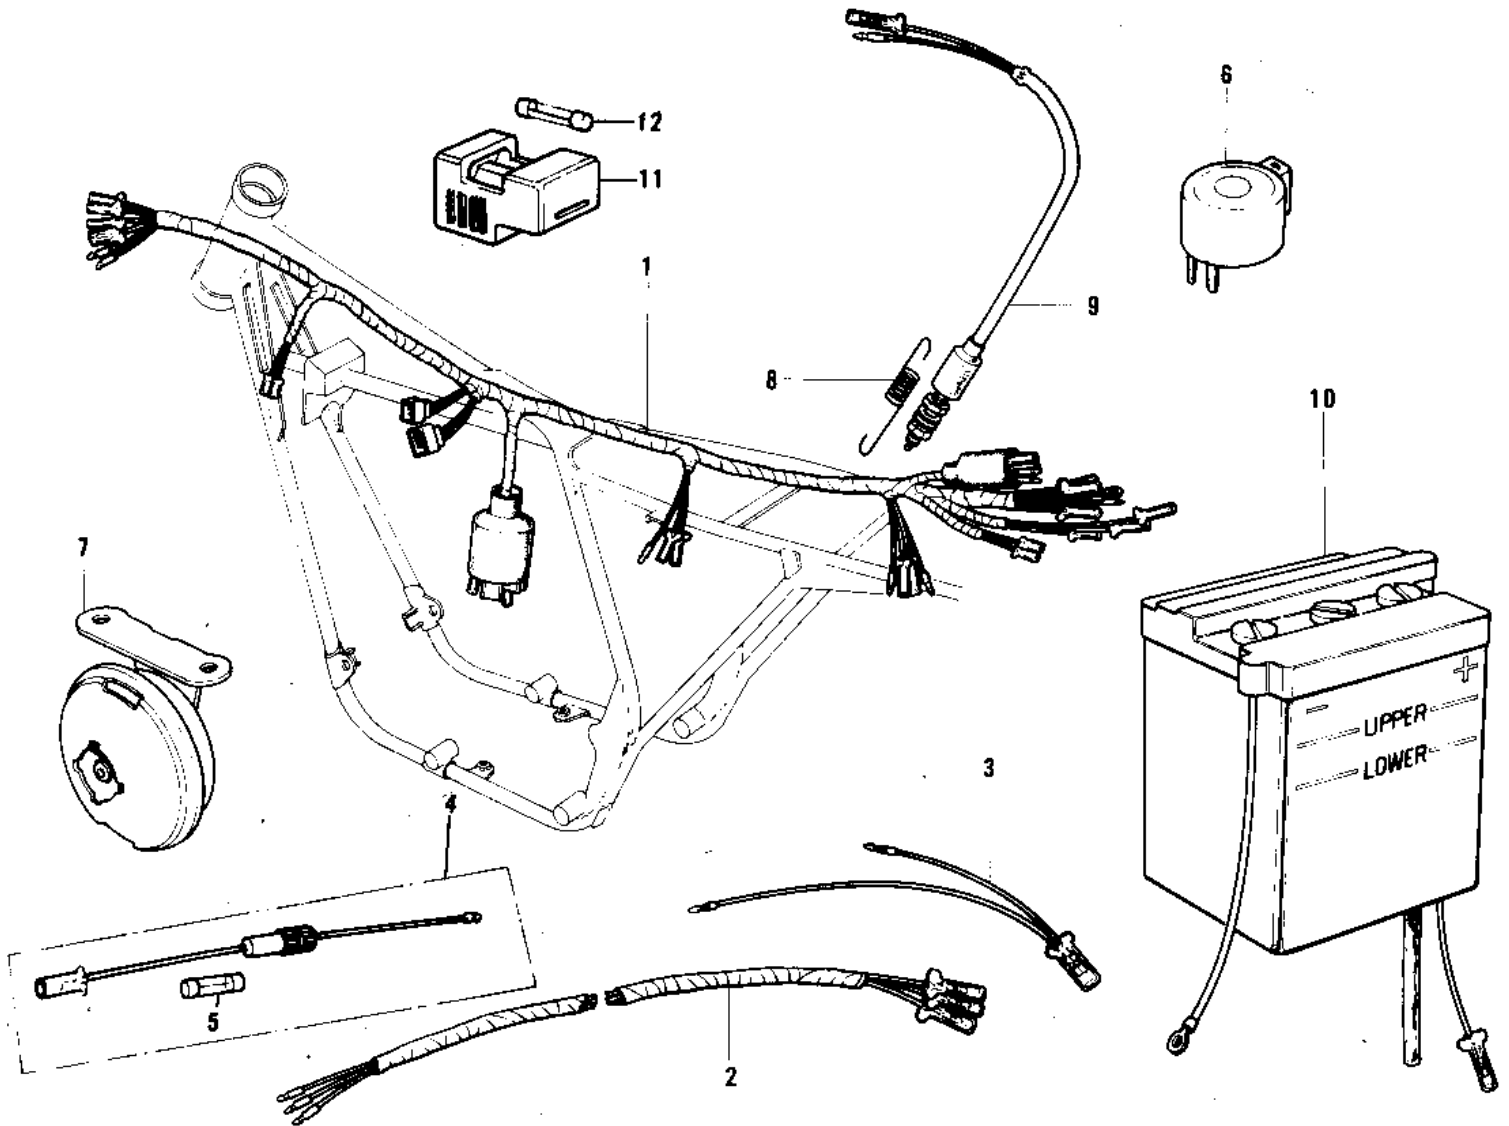

1972 F7-A PARTS DIAGRAM

CHASSIS ELECTRICAL EQUIPMENT

1972 F7-A PARTS LIST

CHASSIS ELECTRICAL EQUIPMENT

ITEM NAME	PART NUMBER	QUANTITY
WIRING HARNESS-MAIN (Ref # 1)	26001-076	
WIRING HARNESS-REAR (Ref # 2)	26002-029	
LEAD WIRE (Ref # 3)	26011-042	
FUSE ASSY (Ref # 4)	26004-017	
FUSE 10A (Ref # 5)	26006-003	
RELAY-TURN SIGNAL (Ref # 6)	27002-013	
HORN (Ref # 7)	27003-061	
SPRING BRAKE LAMP SW (Ref # 8)	27011-004	
SWITCH-BRAKE LAMP (Ref # 9)	27010-018	
YUA BAT 6N4-2A-5 (Ref # 10)	K26012-020	
HOLDER,SPARE FUSE (Ref # 11)	26016-003	
FUSE 10A (Ref # 12)	26006-003	