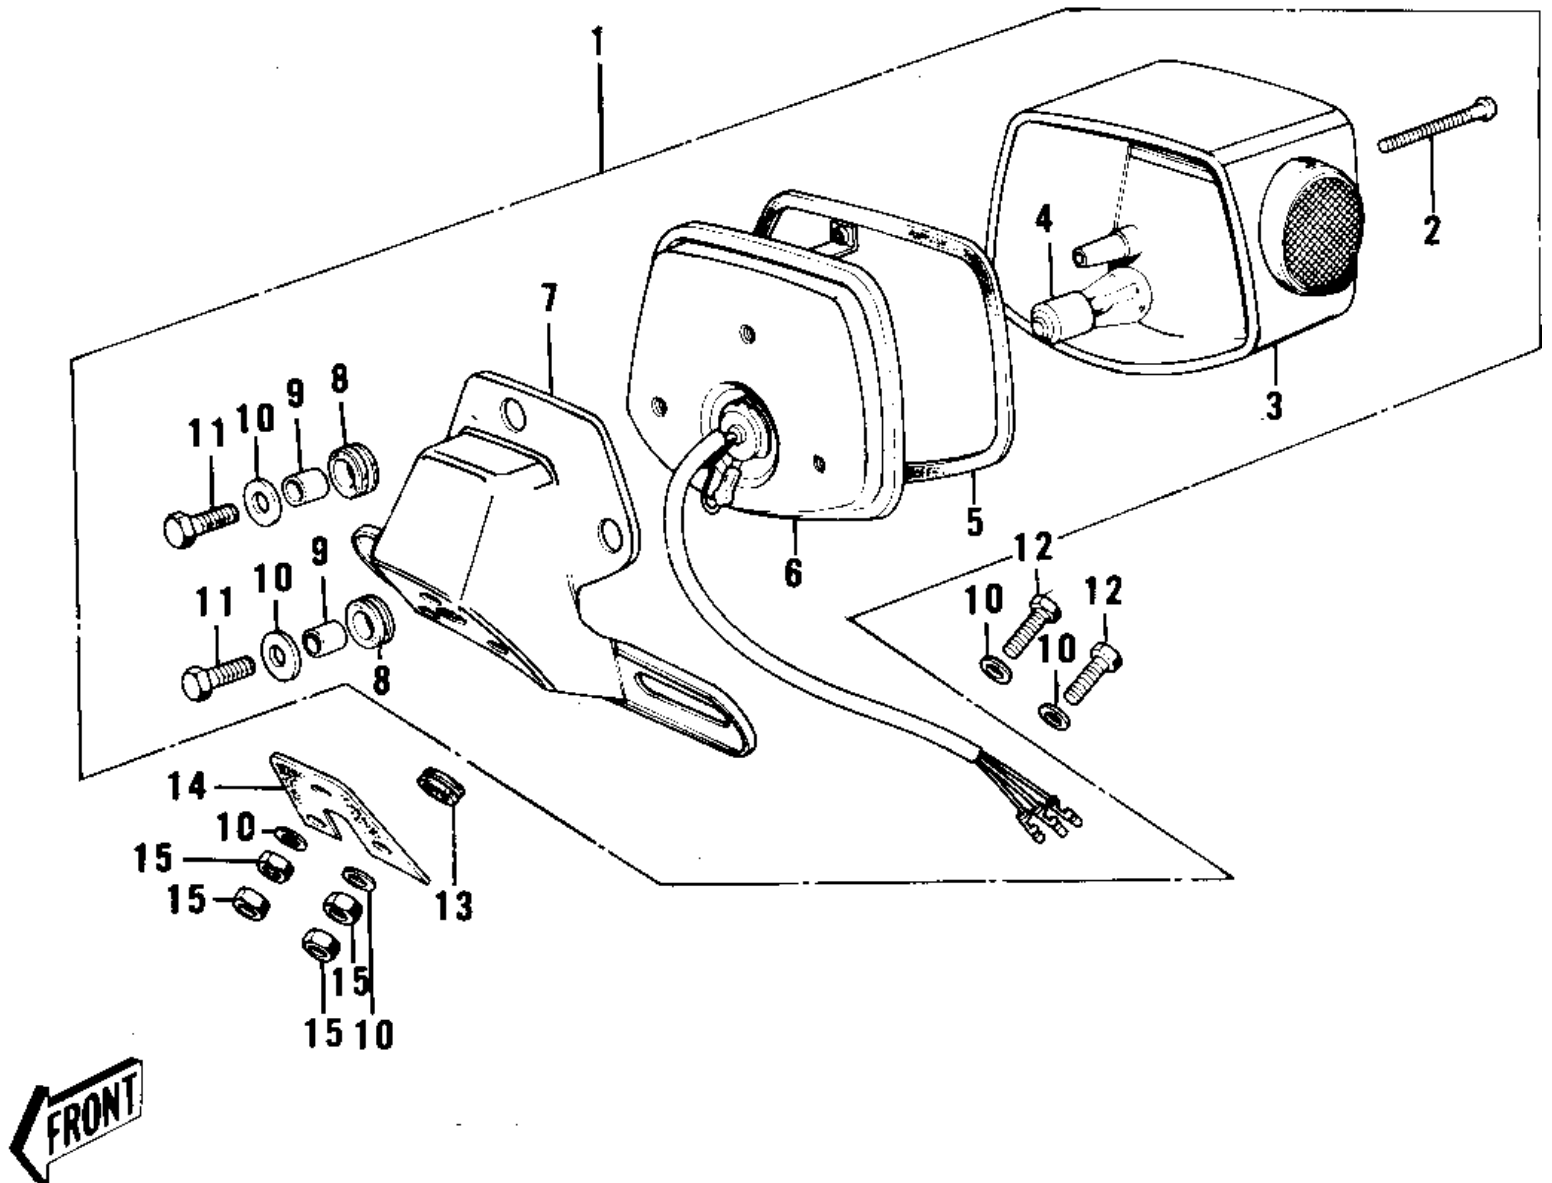

## 1973 F7-B PARTS DIAGRAM

TAILLIGHT ('74-'75 F7-C/F6-D)

## 1973 F7-B PARTS LIST

TAILLIGHT ('74-'75 F7-C/F6-D)

ITEM NAME	PART NUMBER	QUANTITY
LAMP ASSY,TAIL.BLACK (Ref # 1)	23024-045-21	1
SCREW (Ref # 2)	220R0455	1
LENS,TAIL LAMP (Ref # 3)	23026-028	1
BULB,60-32/3CP (Ref # 4)	92069-074	1
GASKET,TAIL LAMP LENS (Ref # 5)	23028-019	1
BODY COMP TAIL LAMP (Ref # 6)	23027-1018	1
BKT,LICENSE PIT,BLACK (Ref # 7)	23036-036-21	1
DAMPER RUBBER (Ref # 8)	92075-076	1
COLLAR,6.8X10X8.5 (Ref # 9)	92027-129	1
WASHER 6.5X20X1.6T (Ref # 10)	92022-125	1
BOLT-UPSET,6X20 (Ref # 11)	112G0620	1
BOLT-UPSET (Ref # 12)	112G0630	1
GROMMET HARNESS 10MM (Ref # 13)	92071-019	1
DAMPER-TAIL LAMP SHCK (Ref # 14)	35039-005	1
NUT 6MM (Ref # 15)	312B0600	1