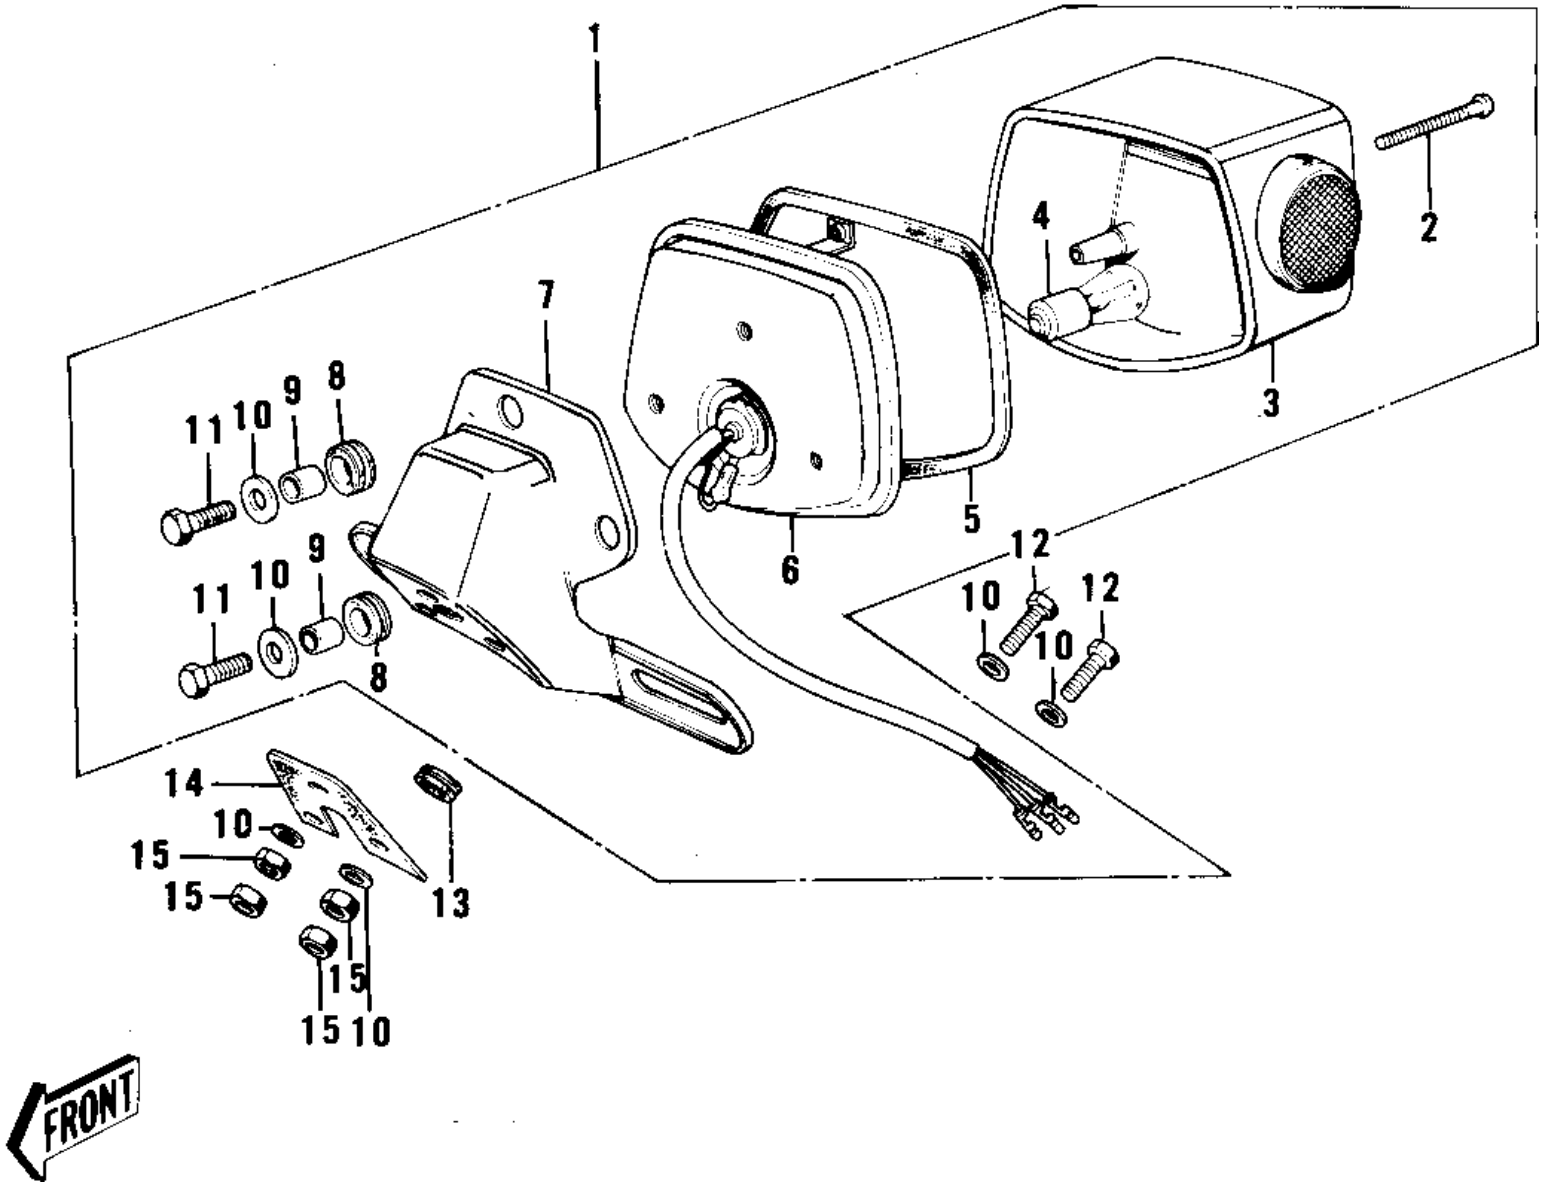

1972 F7-A PARTS DIAGRAM

TAILLIGHT ('74-'75 F7-C/F6-D)

1972 F7-A PARTS LIST

TAILLIGHT ('74-'75 F7-C/F6-D)

ITEM NAME	PART NUMBER	QUANTITY
LAMP ASSY, TAIL. BLACK (Ref # 1)	23024-045-21	
SCREW (Ref # 2)	220R0455	
LENS, TAIL LAMP (Ref # 3)	23026-028	
BULB, 60-32/3CP (Ref # 4)	92069-074	
GASKET, TAIL LAMP LENS (Ref # 5)	23028-019	
BODY COMP TAIL LAMP (Ref # 6)	23027-1018	
BKT, LICENSE PIT, BLACK (Ref # 7)	23036-036-21	
DAMPER RUBBER (Ref # 8)	92075-076	
COLLAR, 6.8X10X8.5 (Ref # 9)	92027-129	
WASHER 6.5X20X1.6T (Ref # 10)	92022-125	
BOLT-UPSET, 6X20 (Ref # 11)	112G0620	
BOLT-UPSET (Ref # 12)	112G0630	
GROMMET HARNESS 10MM (Ref # 13)	92071-019	
DAMPER-TAIL LAMP SHCK (Ref # 14)	35039-005	
NUT 6MM (Ref # 15)	312B0600	