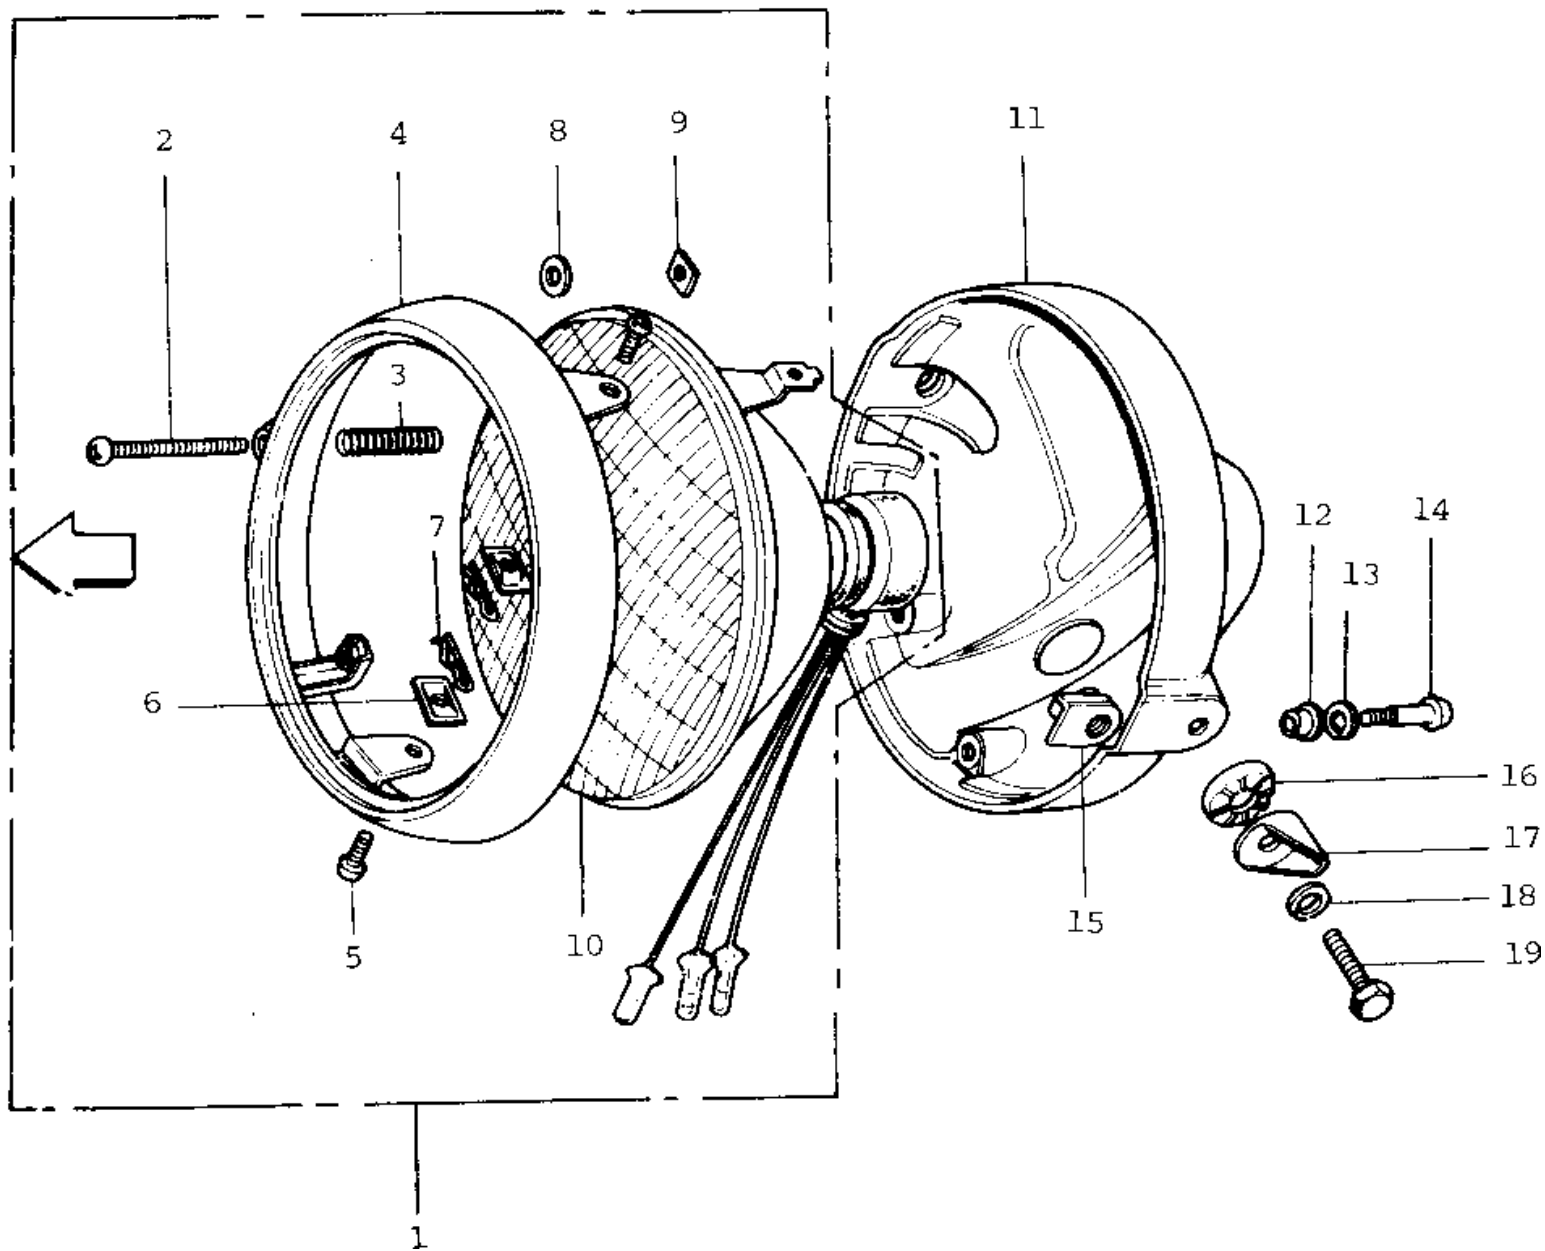

1973 F7-B PARTS DIAGRAM

HEADLIGHT ('74-'75 F7-C/F6-D)

1973 F7-B PARTS LIST

HEADLIGHT ('74-'75 F7-C/F6-D)

ITEM NAME	PART NUMBER	QUANTITY
LAMP UNIT-HEAD (Ref # 1)	23003-015	1
SCREW FORCUS ADJUST (Ref # 2)	23019-021	1
SPRING FOCUS ADJUST (Ref # 3)	23014-005	1
RIM-HEAD LAMP (Ref # 4)	23006-028	1
SCREW LENS UNIT FITT (Ref # 5)	23019-018	1
NUT LENS UNIT FITTING (Ref # 6)	23020-009	1
PIN LENS UNIT FITTING (Ref # 7)	23022-001	1
WASHER (Ref # 8)	23021-004	1
NUT (Ref # 9)	23020-016	1
LENS UNIT-HEAD LAMP (Ref # 10)	23007-032	1
BODY-HEAD LAMP,BLACK (Ref # 11)	23005-034-10	1
WASHER (Ref # 12)	23021-010	1
WASHER SPRING 5MM (Ref # 13)	461F0500	1
SCREW-PAN HEAD,5MM (Ref # 14)	92011-024	1
NUT (Ref # 15)	23020-017	1
WASHER-LOCK (Ref # 16)	23021-011	1
DAMPER RUBBER (Ref # 17)	92075-134	1
WASHER SPRING 10MM (Ref # 18)	461F1000	1
BOLT,10MM (Ref # 19)	92007-024	1