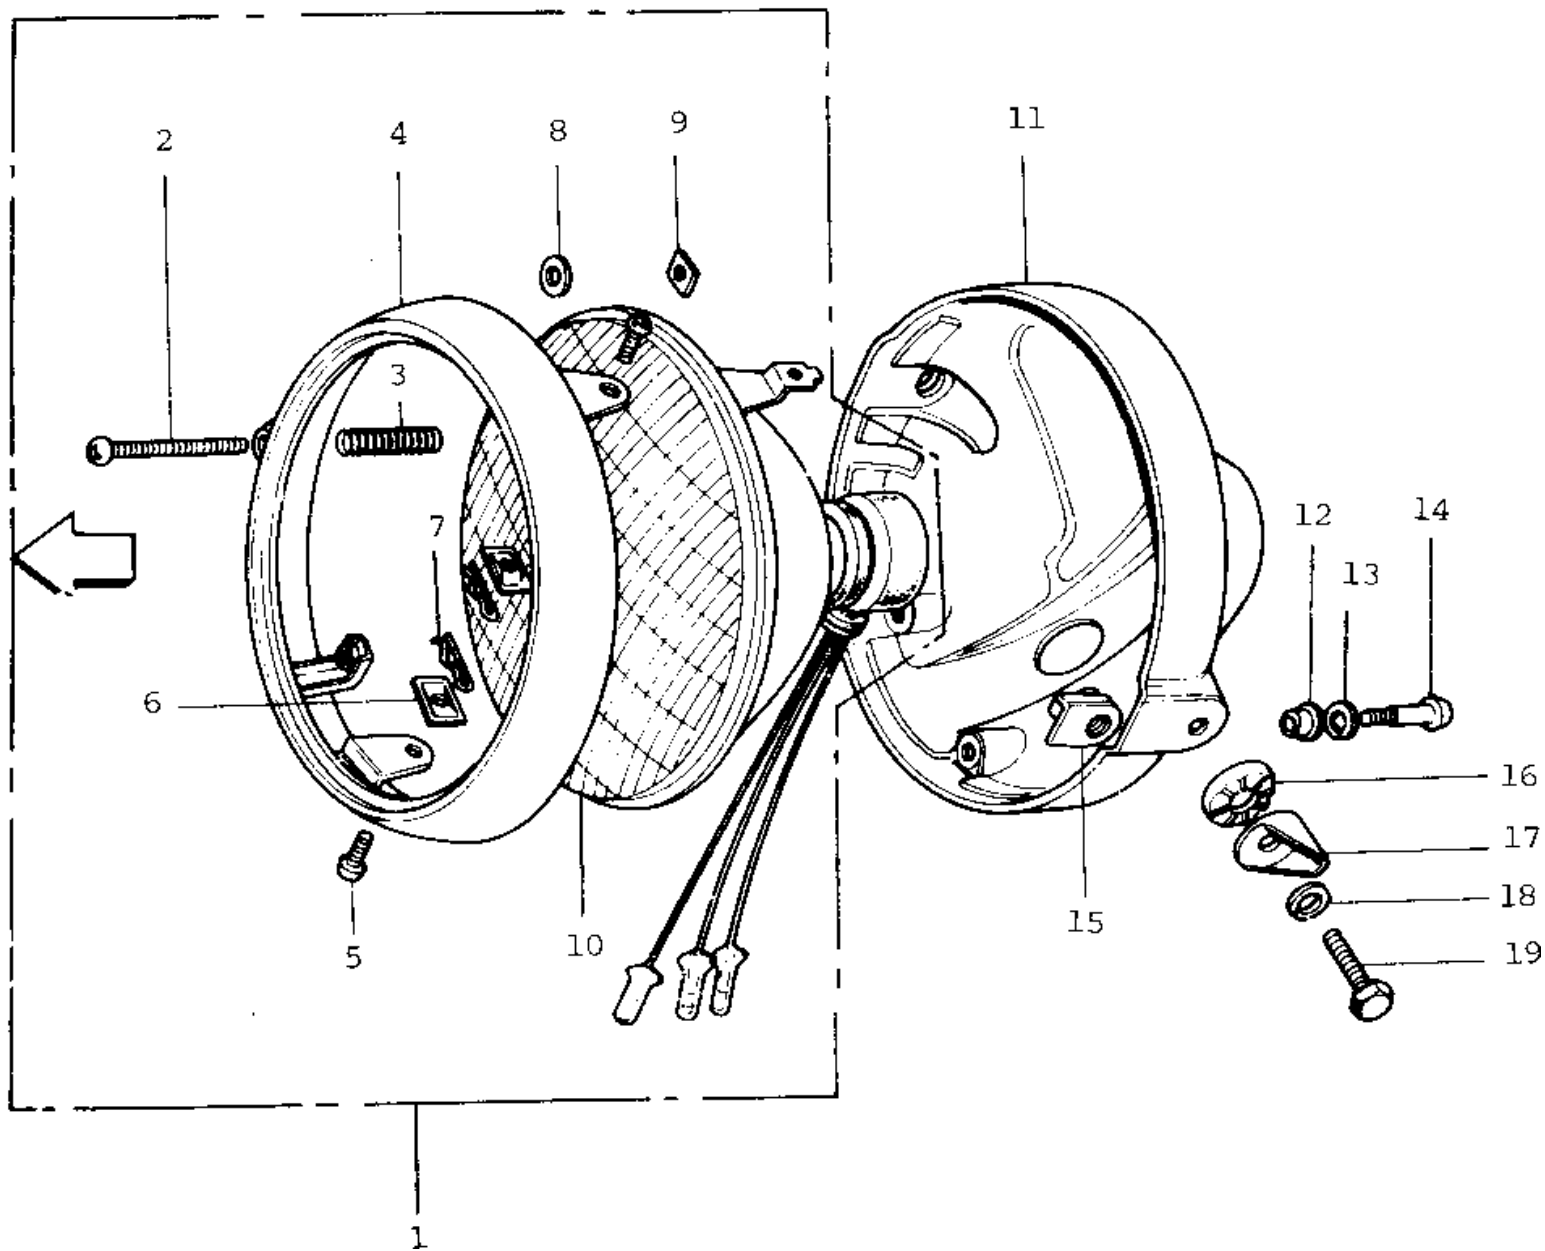

1972 F7-A PARTS DIAGRAM

HEADLIGHT ('74-'75 F7-C/F6-D)

1972 F7-A PARTS LIST

HEADLIGHT ('74-'75 F7-C/F6-D)

ITEM NAME	PART NUMBER	QUANTITY
LAMP UNIT-HEAD (Ref # 1)	23003-015	1
SCREW FORCUS ADJUST (Ref # 2)	23019-021	1
SPRING FOCUS ADJUST (Ref # 3)	23014-005	1
RIM-HEAD LAMP (Ref # 4)	23006-028	1
SCREW LENS UNIT FITT (Ref # 5)	23019-018	1
NUT LENS UNIT FITTING (Ref # 6)	23020-009	1
PIN LENS UNIT FITTING (Ref # 7)	23022-001	1
WASHER (Ref # 8)	23021-004	1
NUT (Ref # 9)	23020-016	1
LENS UNIT-HEAD LAMP (Ref # 10)	23007-032	1
BODY-HEAD LAMP,BLACK (Ref # 11)	23005-034-10	1
WASHER (Ref # 12)	23021-010	1
WASHER SPRING 5MM (Ref # 13)	461F0500	1
SCREW-PAN HEAD,5MM (Ref # 14)	92011-024	1
NUT (Ref # 15)	23020-017	1
WASHER-LOCK (Ref # 16)	23021-011	1
DAMPER RUBBER (Ref # 17)	92075-134	1
WASHER SPRING 10MM (Ref # 18)	461F1000	1
BOLT,10MM (Ref # 19)	92007-024	1