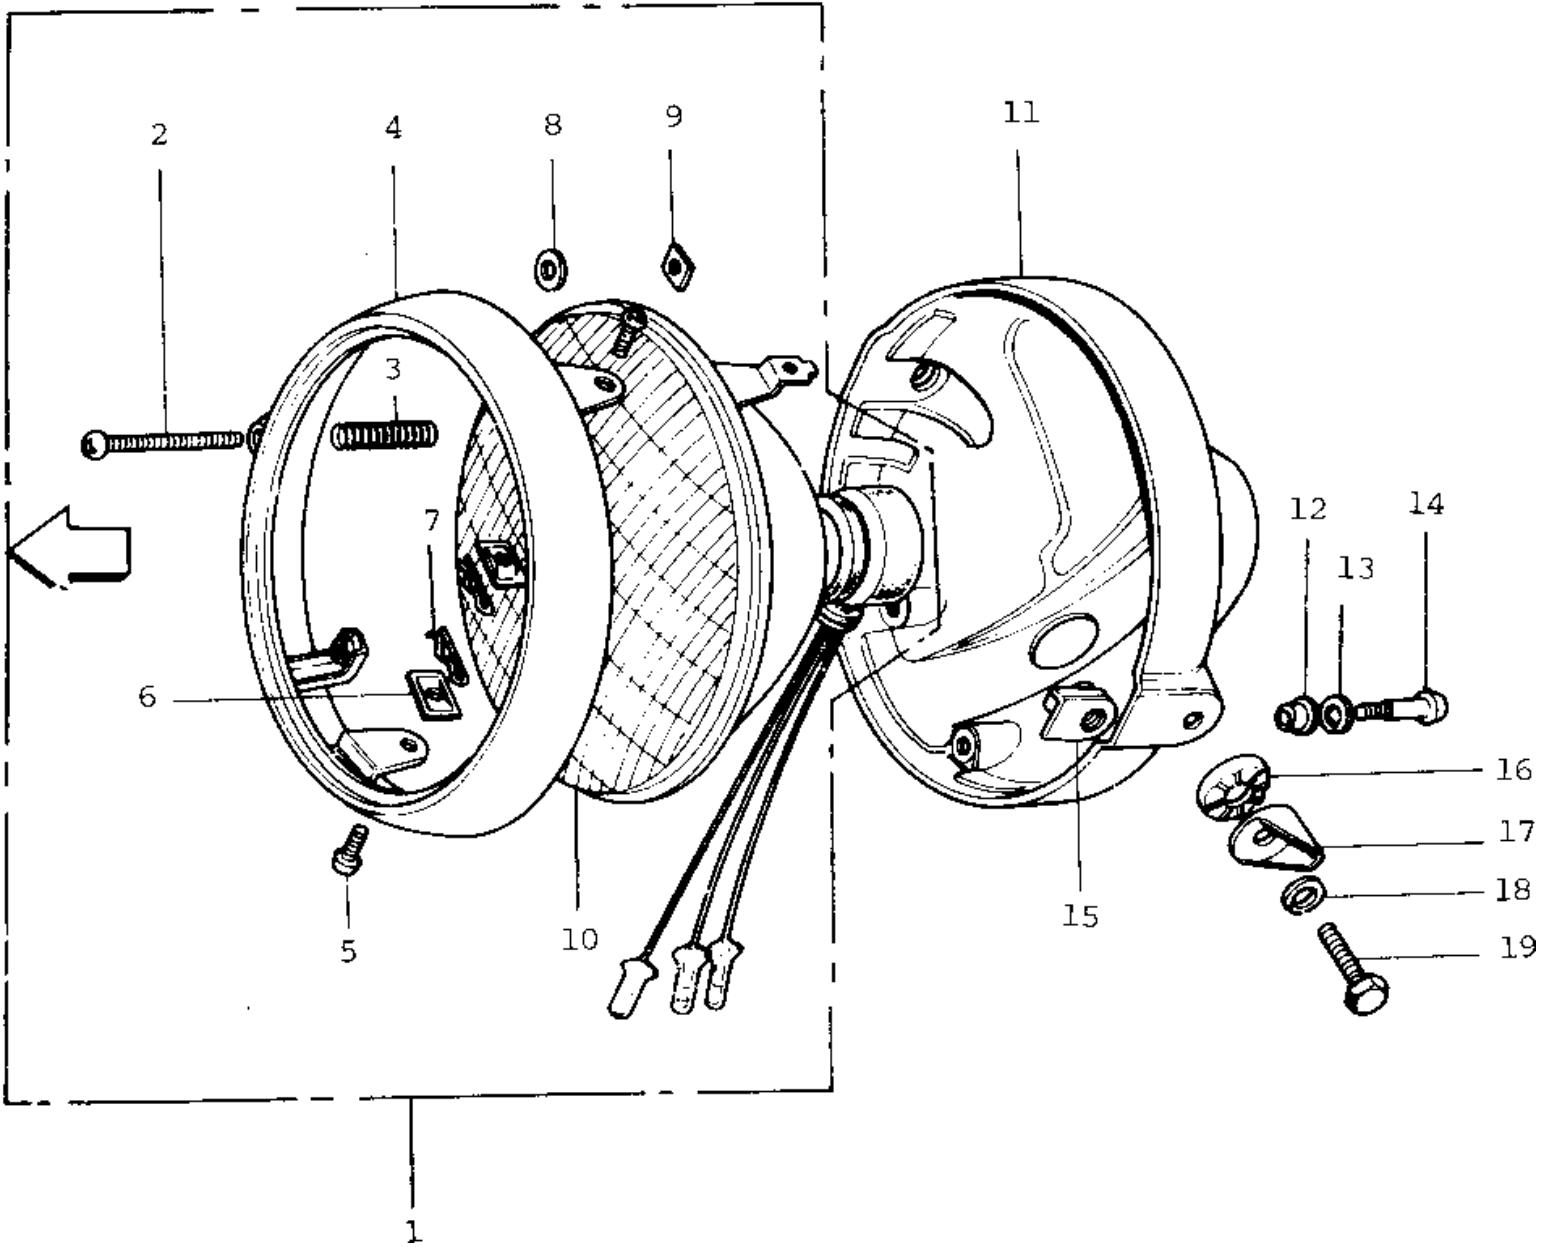

1972 F7-A PARTS DIAGRAM

HEADLIGHT ('74-'75 F7-C/F6-D)

1972 F7-A PARTS LIST

HEADLIGHT ('74-'75 F7-C/F6-D)

ITEM NAME	PART NUMBER	QUANTITY
LAMP UNIT-HEAD (Ref # 1)	23003-015	
SCREW FORCUS ADJUST (Ref # 2)	23019-021	
SPRING FOCUS ADJUST (Ref # 3)	23014-005	
RIM-HEAD LAMP (Ref # 4)	23006-028	
SCREW LENS UNIT FITT (Ref # 5)	23019-018	
NUT LENS UNIT FITTING (Ref # 6)	23020-009	
PIN LENS UNIT FITTING (Ref # 7)	23022-001	
WASHER (Ref # 8)	23021-004	
NUT (Ref # 9)	23020-016	
LENS UNIT-HEAD LAMP (Ref # 10)	23007-032	
BODY-HEAD LAMP,BLACK (Ref # 11)	23005-034-10	
WASHER (Ref # 12)	23021-010	
WASHER SPRING 5MM (Ref # 13)	461F0500	
SCREW-PAN HEAD,5MM (Ref # 14)	92011-024	
NUT (Ref # 15)	23020-017	
WASHER-LOCK (Ref # 16)	23021-011	
DAMPER RUBBER (Ref # 17)	92075-134	
WASHER SPRING 10MM (Ref # 18)	461F1000	
BOLT,10MM (Ref # 19)	92007-024	