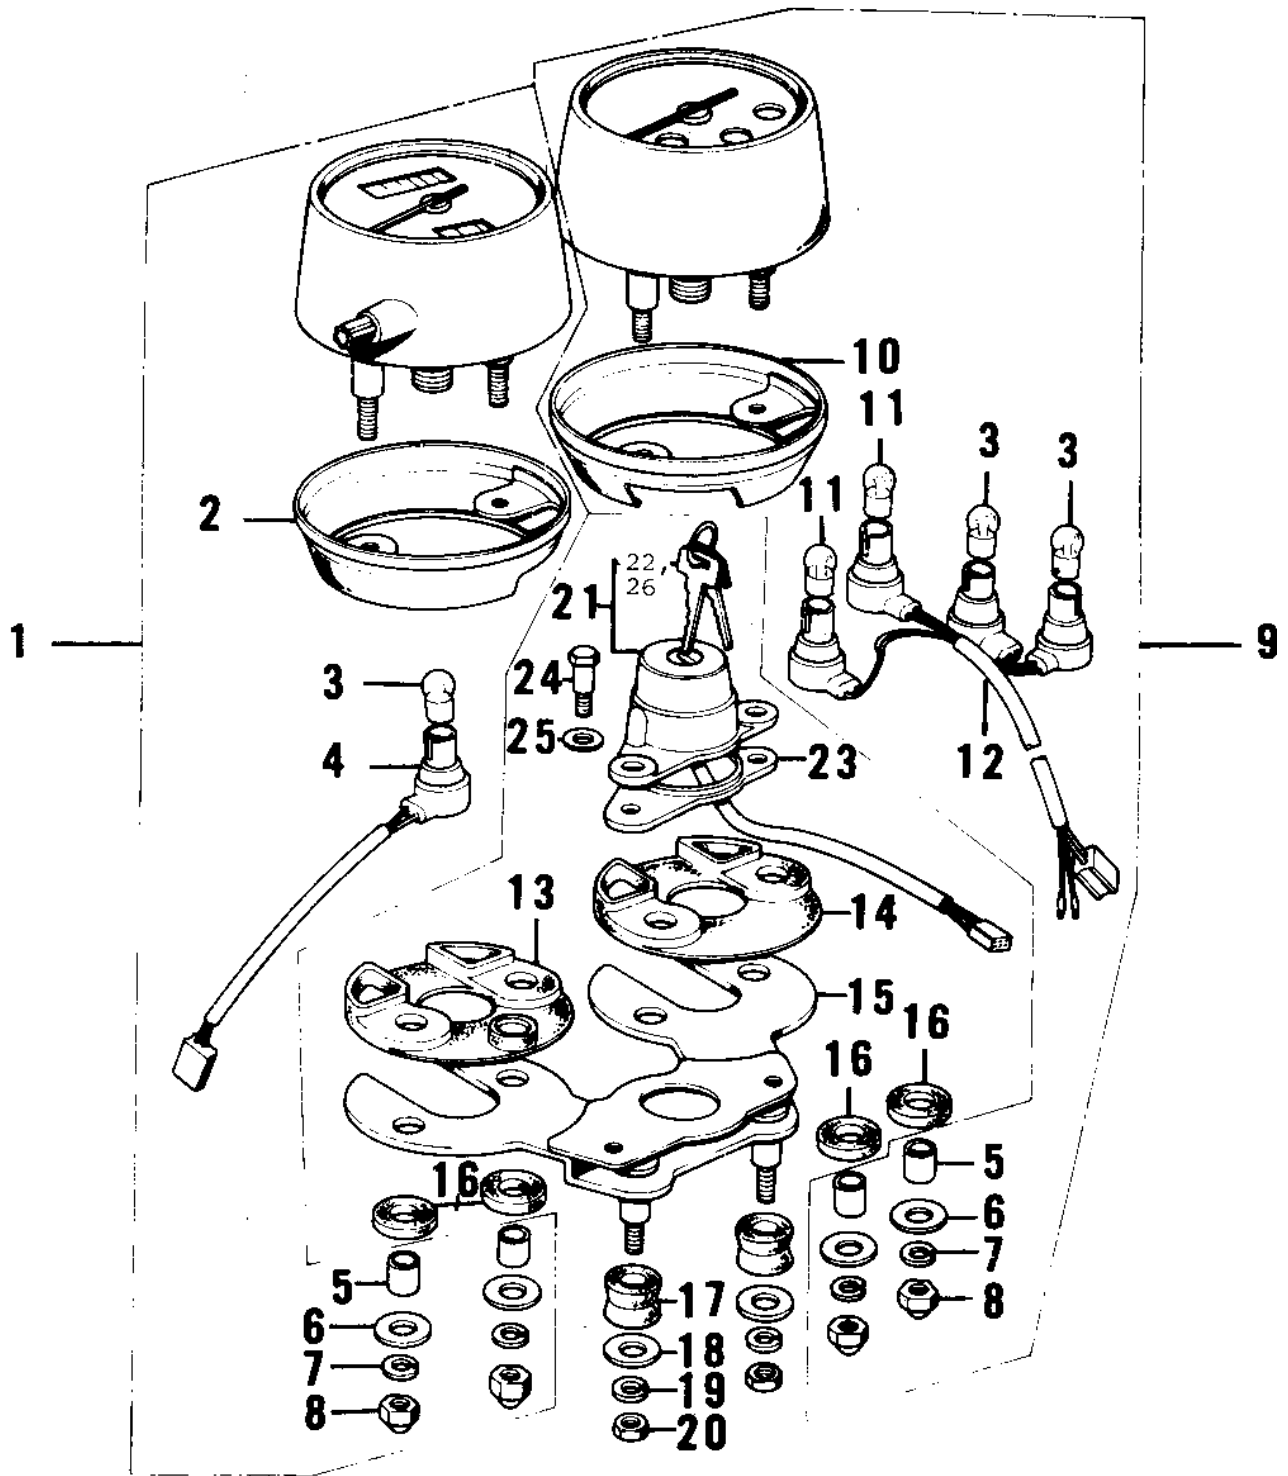

# 1975 F7-D PARTS DIAGRAM

METERS/IGNITION SWITCH

## METERS/IGNITION SWITCH

ITEM NAME	PART NUMBER	QUANTITY
SPEEDOMETER ASSY,MPH (Ref # 1)	25005-096	
COVER-SPEEDOMETER (Ref # 2)	25012-017	
SOCKET,SPEEDOMETER (Ref # 4)	25010-015	
COLLAR,METER FITTING (Ref # 5)	25021-004	
WASHER PL 5.2X18X1.2 (Ref # 6)	92022-285	
WASHER SPRING 5MM (Ref # 7)	461F0500	
NUT-CAP,5MM (Ref # 8)	322N0500	
TACHOMETER ASSY (Ref # 9)	25016-022	
COVER,TACHOMETER (Ref # 10)	25012-018	
BULB 6V 1.5W (Ref # 11)	92069-024	
SOCKET,TACHOMETER (Ref # 12)	25011-039	
SHOCK DAMPER,METER (Ref # 13)	25019-018	
DAMPER RUBBER,METER (Ref # 14)	25019-020	
BRACKET,METER (Ref # 15)	25008-032	
DAMPER RUBBER,METER (Ref # 16)	25019-019	
DAMPER RUBB SPEEDMETR (Ref # 17)	92075-024	
WASHER 6.5X20X1.6T (Ref # 18)	92022-125	
WASHER SPRING 6MM (Ref # 19)	461F0600	
NUT 6MM (Ref # 20)	311B0600	
SWITCH ASSY,IGNITION (Ref # 21)	27005-068	
KEY SET,#411 (Ref # 22)	27008-063-11	
KEY SET,#412 (Ref # 22)	27008-063-12	
KEY SET,#413 (Ref # 22)	27008-063-13	
KEY SET,#414 (Ref # 22)	27008-063-14	
KEY SET,#415 (Ref # 22)	27008-063-15	
KEY SET,#416 (Ref # 22)	27008-063-16	
KEY SET,#417 (Ref # 22)	27008-063-17	
KEY SET,#418 (Ref # 22)	27008-063-18	
KEY SET,#419 (Ref # 22)	27008-063-19	

# 1975 F7-D PARTS LIST

## METERS/IGNITION SWITCH

ITEM NAME	PART NUMBER	QUANTITY
KEY SET,#420 (Ref # 22)	27008-063-20	
DAMPER RUBBER (Ref # 23)	92075-077	
BOLT-HEX HEAD,6MM (Ref # 24)	92007-026	
WASHER PLAIN 8MM (Ref # 25)	410B0800	
KEY,BLANK (Ref # 26)	27008-1024	
KEY,BLANK (Ref # 26)	27008-1025	