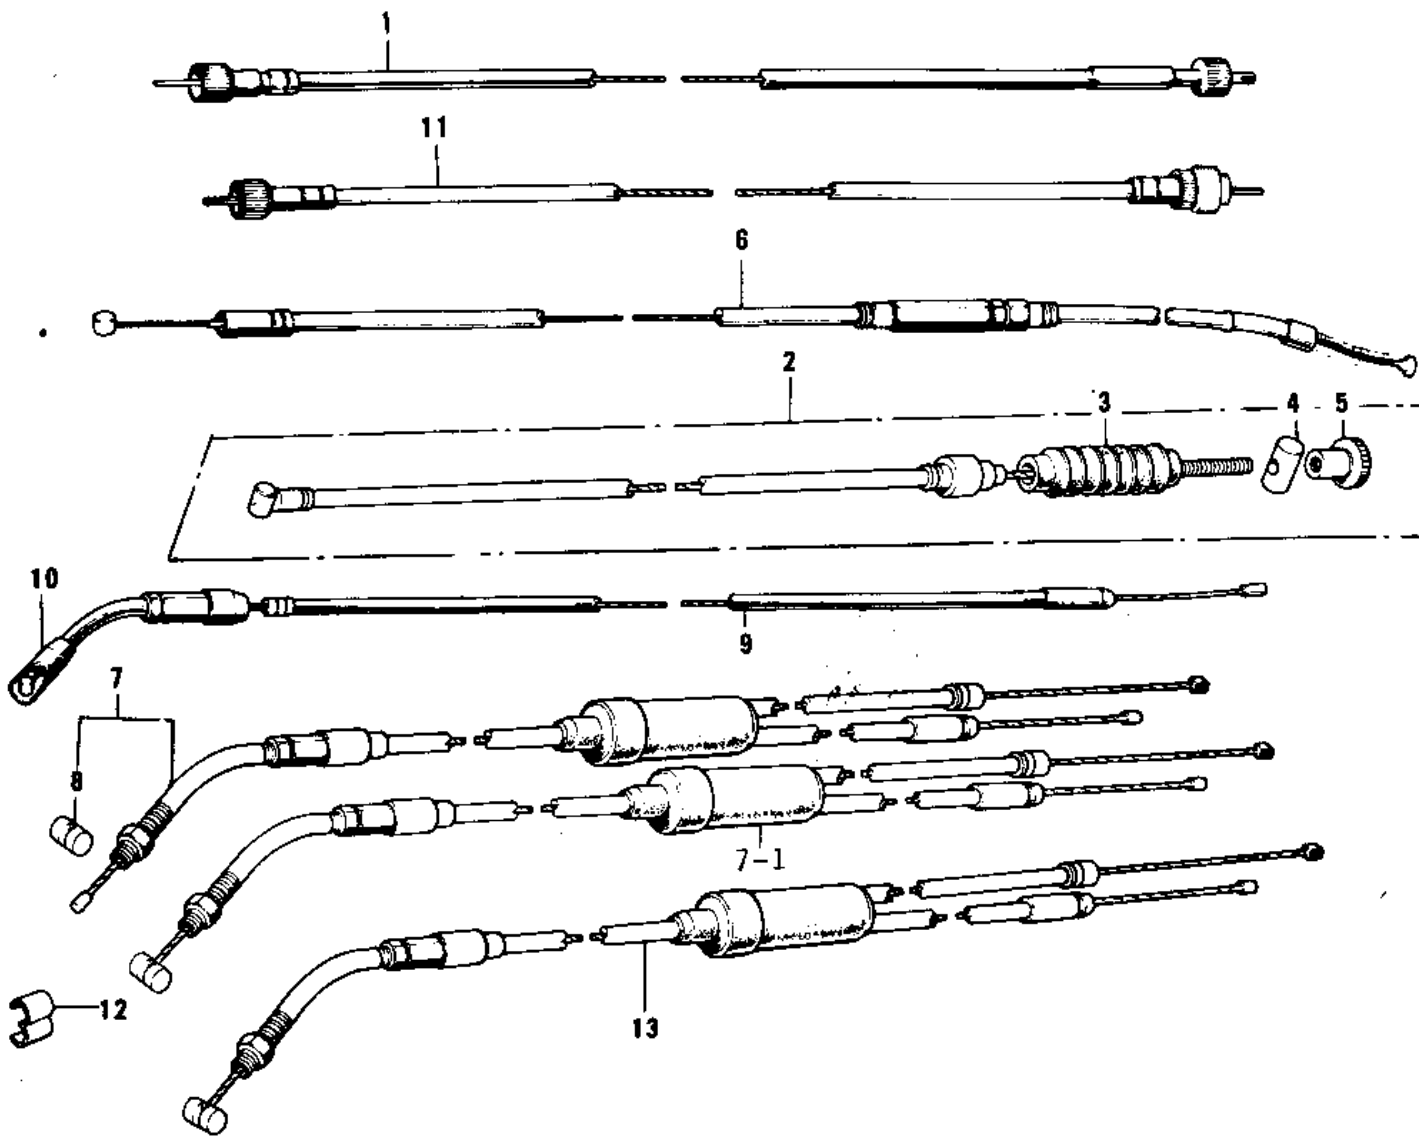

1973 F7-B PARTS DIAGRAM

CABLES ('74-'75 F7-C/F6-D)

1973 F7-B PARTS LIST

CABLES ('74-'75 F7-C/F6-D)

ITEM NAME	PART NUMBER	QUANTITY
CABLE,SPEEDOMETER (Ref # 1)	54001-032	1
CABLE-FRONT BRAKE (Ref # 2)	54005-057	1
DUST COVER-BRKE CABLE (Ref # 3)	54009-008	1
JOINT-BRAKE ROD (Ref # 4)	92043-082	1
NUT-BRAKE ROD ADJUST (Ref # 5)	92015-052	1
CABLE-CLUTCH (Ref # 6)	54011-038	1
CABLE-CONTROL (Ref # 7, 8)	54012-082	1
CABLE,CONTROL (Ref # 7-1)	54012-096	2
PIECE,THROTTLE CABLE (Ref # 8)	54013-001	1
CABLE,STARTER (Ref # 9)	54017-060	1
DUST SHIELD-CABLE (Ref # 10)	54009-004	1
CABLE-TACHOMETER (Ref # 11)	54018-009	1
CLAMP-CABLE (Ref # 12)	92037-069	1