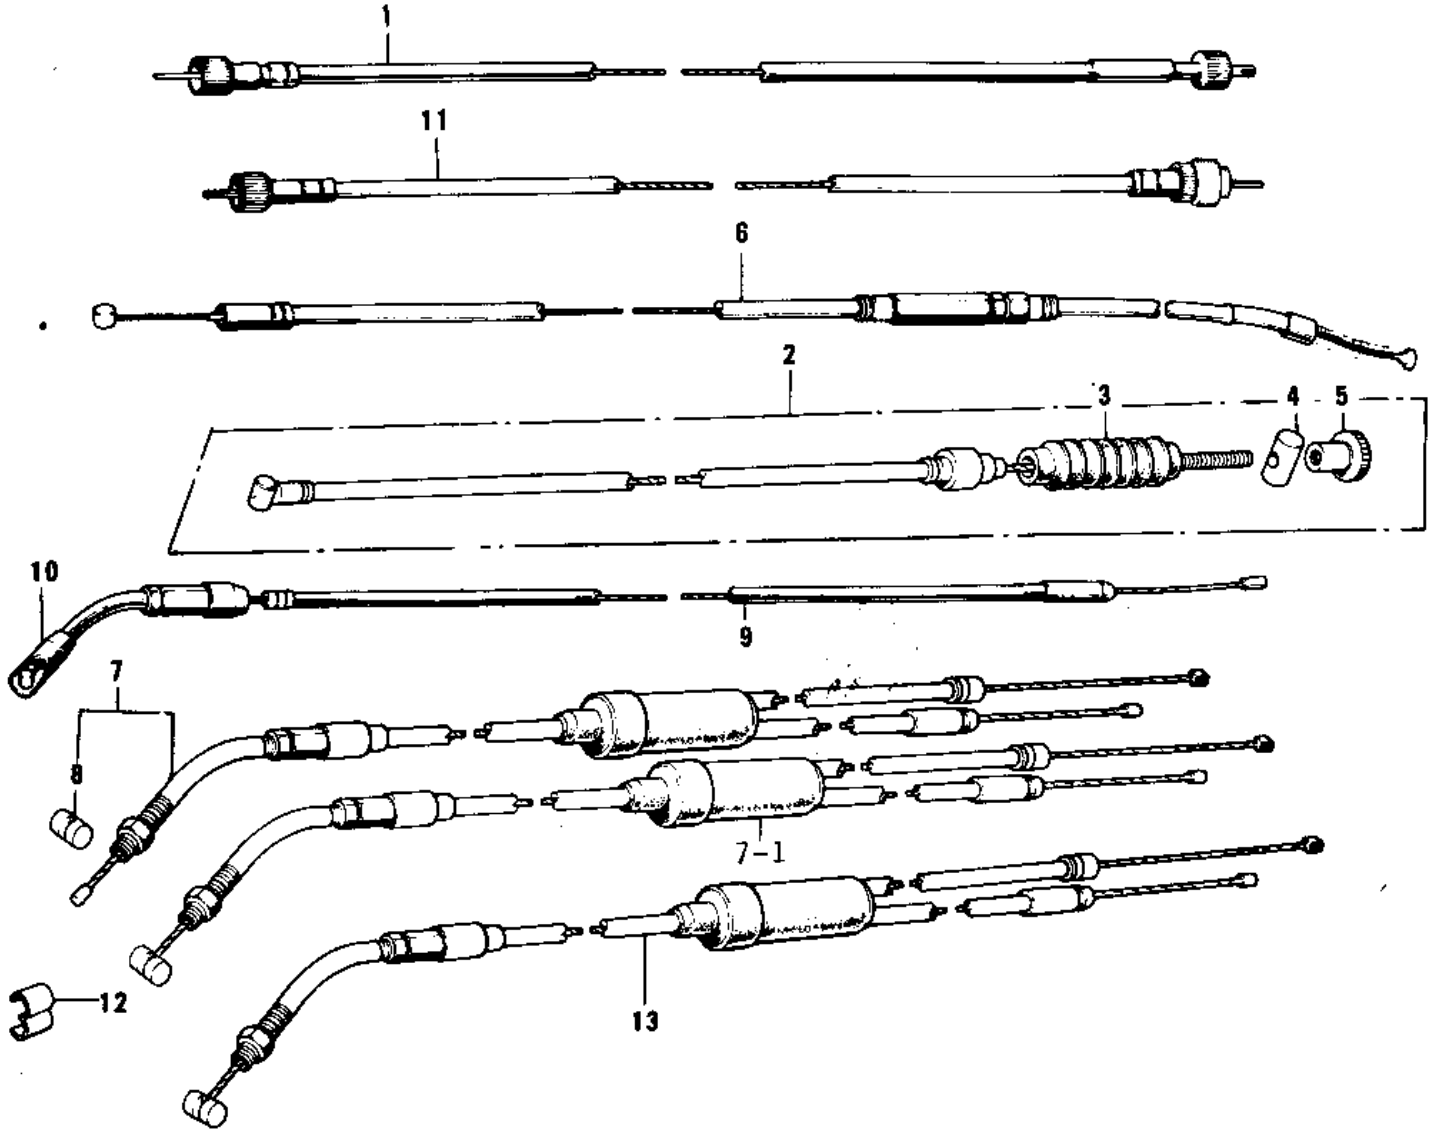

1972 F7-A PARTS DIAGRAM

CABLES (74-'75 F7-C/F6-D)

1972 F7-A PARTS LIST

CABLES ('74-'75 F7-C/F6-D)

ITEM NAME	PART NUMBER	QUANTITY
CABLE,SPEEDOMETER (Ref # 1)	54001-032	
CABLE-FRONT BRAKE (Ref # 2)	54005-057	
DUST COVER-BRKE CABLE (Ref # 3)	54009-008	
JOINT-BRAKE ROD (Ref # 4)	92043-082	
NUT-BRAKE ROD ADJUST (Ref # 5)	92015-052	
CABLE-CLUTCH (Ref # 6)	54011-038	
CABLE-CONTROL (Ref # 7, 8)	54012-082	
CABLE,CONTROL (Ref # 7-1)	54012-096	
PIECE,THROTTLE CABLE (Ref # 8)	54013-001	
CABLE,STARTER (Ref # 9)	54017-060	
DUST SHIELD-CABLE (Ref # 10)	54009-004	
CABLE-TACHOMETER (Ref # 11)	54018-009	
CLAMP-CABLE (Ref # 12)	92037-069	
CABLE,CONTROL (Ref # 13)	54012-096	