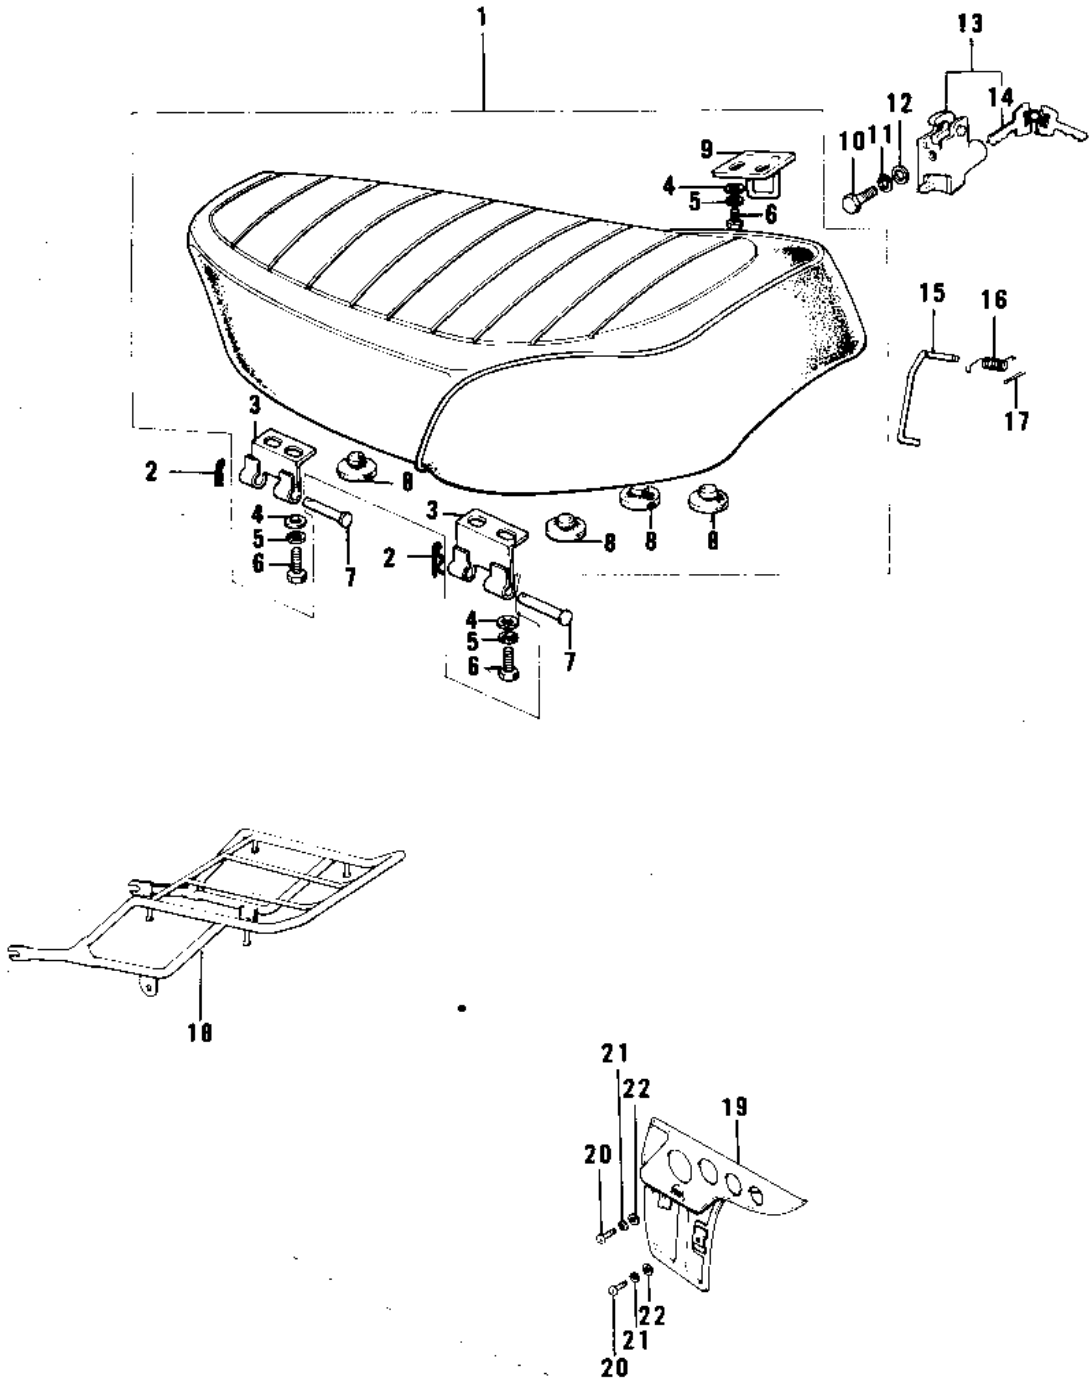

1972 F7-A PARTS DIAGRAM

SEAT/CHAIN COVER ('74-'75 F7-C/F6-D)

1972 F7-A PARTS LIST

SEAT/CHAIN COVER ('74-'75 F7-C/F6-D)

ITEM NAME	PART NUMBER	QUANTITY
SEAT ASSY, DUAL (Ref # 1)	53002-054	
COTTER PIN (Ref # 2)	92041-003	
HINGE (Ref # 3)	53009-015	
WASHER PLAIN 6MM (Ref # 4)	411B0600	
WASHER SPRING 6MM (Ref # 5)	461F0600	
BOLT-UPSET 6X14 (Ref # 6)	112B0614	
PIN (Ref # 7)	53011-002	
DAMPER RUBB DUAL SEAT (Ref # 8)	92075-023	
HOOK, SEAT (Ref # 9)	53008-021	
BOLT-UPSET,6X12 (Ref # 10)	112G0612	
WASHER SPRING 6MM (Ref # 11)	461F0600	
WASHER PLAIN 6MM (Ref # 12)	411B0600	
LOCK ASSY,SEAT (Ref # 13)	53045-014	
KEY SET,#401 (Ref # 14)	27008-063-01	
KEY SET,#402 (Ref # 14)	27008-063-02	
KEY SET,#403 (Ref # 14)	27008-063-03	
KEY SET,#404 (Ref # 14)	27008-063-04	
KEY SET,#405 (Ref # 14)	27008-063-05	
KEY SET,#406 (Ref # 14)	27008-063-06	
KEY SET,#407 (Ref # 14)	27008-063-07	
KEY SET,#408 (Ref # 14)	27008-063-08	
KEY SET,#409 (Ref # 14)	27008-063-09	
KEY SET,#410 (Ref # 14)	27008-063-10	
KEY SET,#411 (Ref # 14)	27008-063-11	
KEY SET,#412 (Ref # 14)	27008-063-12	
KEY SET,#413 (Ref # 14)	27008-063-13	
KEY SET,#414 (Ref # 14)	27008-063-14	
KEY SET,#415 (Ref # 14)	27008-063-15	
KEY SET,#416 (Ref # 14)	27008-063-16	