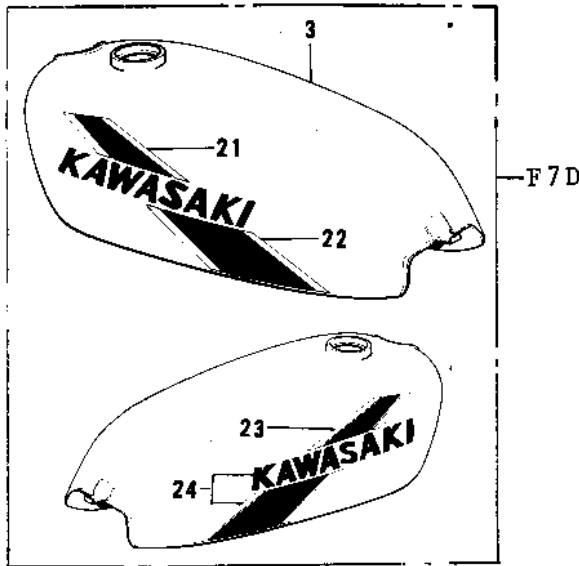

## 1973 F7-B PARTS DIAGRAM

FUEL TANK ('74-'75 F7-C/F6-D)

## 1973 F7-B PARTS LIST

FUEL TANK ('74-'75 F7-C/F6-D)

ITEM NAME	PART NUMBER	QUANTITY
CAP,FUEL TANK (Ref # 1)	51048-1013	1
GASKET,FUEL TANK CAP (Ref # 2)	51059-011	1
TANK-FUEL,C.BLUE (Ref # 3)	51001-079-1S	1
TANK-FUEL,M.SILVER (Ref # 3)	51001-079-1W	1
TANK-FUEL,C.BROWN (Ref # 3)	51001-079-3C	1
TANK-FUEL,C.GREEN (Ref # 3)	51001-079-3B	1
BAND,FUEL TANK (Ref # 4)	92072-064	1
CLAMP FUEL PIPE (Ref # 5)	92037-010	1
PIPE,FUEL (Ref # 6)	92059-093	1
GROMMET PIPE (Ref # 7)	92071-038	1
COCK ASSY,FUEL (Ref # 8)	51023-048	2
FUEL COCK JOINT NUT (Ref # 9)	51035-008	1
GASKET-FUEL COCK JONT (Ref # 10)	92065-066	1
GASKET-FUEL COCK LEV (Ref # 11)	92065-065	1
STRAINER FUEL (Ref # 12)	51038-006	1
GASKET FUEL COCK CUP (Ref # 13)	51037-009	1
GASKET (Ref # 14)	92065-052	1
DIAPHRAGM ASSY (Ref # 15)	51069-002	1
SPRING-DIAPHRAGM (Ref # 16)	92081-072	1
PIPE (Ref # 17)	92059-065	1
DECAL-FUEL TANK (Ref # 18)	56013-051	3
DECAL,FL TK STRPE,LH (Ref # 19)	56027-167	3
DECAL,FL TK STRPE,RH (Ref # 20)	56027-168	3
DECAL,FUEL TANK,L.H (Ref # 21)	56027-255-SP	3
DECAL,FUEL TANK,L.H (Ref # 22)	56027-256-SP	3
DECAL,FUEL TANK,R.H (Ref # 23)	56027-257-SP	3
DECAL,FUEL TANK,R.H (Ref # 24)	56027-258-SP	3