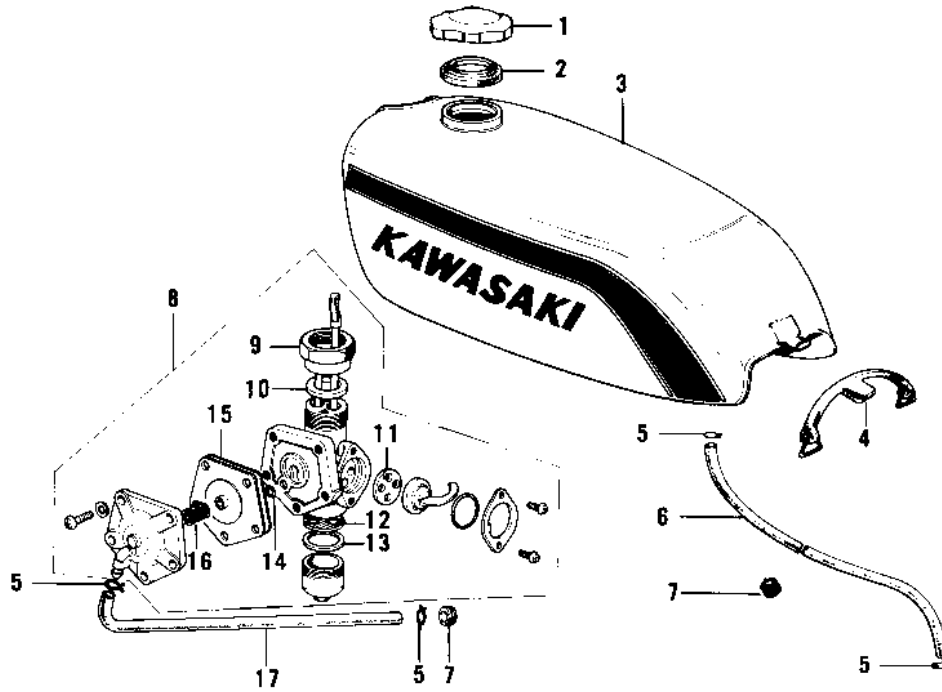

## 1973 F7-B PARTS DIAGRAM

FUEL TANK ('74-'75 F7-C/F6-D)

## 1973 F7-B PARTS LIST

FUEL TANK ('74-'75 F7-C/F6-D)

ITEM NAME	PART NUMBER	QUANTITY
CAP,FUEL TANK (Ref # 1)	51048-1013	1
GASKET,FUEL TANK CAP (Ref # 2)	51059-011	1
TANK-FUEL,C.BLUE (Ref # 3)	51001-079-1S	1
TANK-FUEL,M.SILVER (Ref # 3)	51001-079-1W	1
TANK-FUEL,C.BROWN (Ref # 3)	51001-079-3C	1
TANK-FUEL,C.GREEN (Ref # 3)	51001-079-3B	1
BAND,FUEL TANK (Ref # 4)	92072-064	1
CLAMP FUEL PIPE (Ref # 5)	92037-010	1
PIPE,FUEL (Ref # 6)	92059-093	1
GROMMET PIPE (Ref # 7)	92071-038	1
COCK ASSY,FUEL (Ref # 8)	51023-048	2
FUEL COCK JOINT NUT (Ref # 9)	51035-008	1
GASKET-FUEL COCK JONT (Ref # 10)	92065-066	1
GASKET-FUEL COCK LEV (Ref # 11)	92065-065	1
STRAINER FUEL (Ref # 12)	51038-006	1
GASKET FUEL COCK CUP (Ref # 13)	51037-009	1
GASKET (Ref # 14)	92065-052	1
DIAPHRAGM ASSY (Ref # 15)	51069-002	1
SPRING-DIAPHRAGM (Ref # 16)	92081-072	1
PIPE (Ref # 17)	92059-065	1
DECAL-FUEL TANK (Ref # 18)	56013-051	3
DECAL,FL TK STRPE,LH (Ref # 19)	56027-167	3
DECAL,FL TK STRPE,RH (Ref # 20)	56027-168	3
DECAL,FUEL TANK,L.H (Ref # 21)	56027-255-SP	3
DECAL,FUEL TANK,L.H (Ref # 22)	56027-256-SP	3
DECAL,FUEL TANK,R.H (Ref # 23)	56027-257-SP	3
DECAL,FUEL TANK,R.H (Ref # 24)	56027-258-SP	3