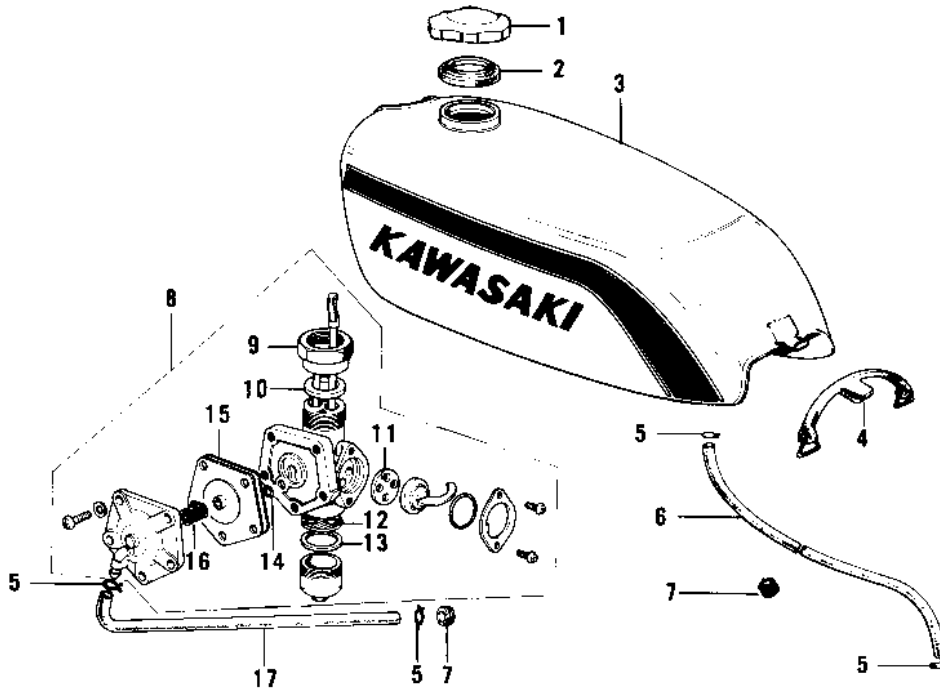

1972 F7-A PARTS DIAGRAM

FUEL TANK ('74-'75 F7-C/F6-D)

1972 F7-A PARTS LIST

FUEL TANK ('74-'75 F7-C/F6-D)

ITEM NAME	PART NUMBER	QUANTITY
CAP,FUEL TANK (Ref # 1)	51048-1013	
GASKET,FUEL TANK CAP (Ref # 2)	51059-011	
TANK-FUEL,C.BLUE (Ref # 3)	51001-079-1S	
TANK-FUEL,M.SILVER (Ref # 3)	51001-079-1W	
TANK-FUEL,C.BROWN (Ref # 3)	51001-079-3C	
TANK-FUEL,C.GREEN (Ref # 3)	51001-079-3B	
BAND,FUEL TANK (Ref # 4)	92072-064	
CLAMP FUEL PIPE (Ref # 5)	92037-010	
PIPE,FUEL (Ref # 6)	92059-093	
GROMMET PIPE (Ref # 7)	92071-038	
COCK ASSY,FUEL (Ref # 8)	51023-048	
COCK ASSY,FUEL (Ref # 8)	51023-048	
FUEL COCK JOINT NUT (Ref # 9)	51035-008	
GASKET-FUEL COCK JONT (Ref # 10)	92065-066	
GASKET-FUEL COCK LEV (Ref # 11)	92065-065	
STRAINER FUEL (Ref # 12)	51038-006	
GASKET FUEL COCK CUP (Ref # 13)	51037-009	
GASKET (Ref # 14)	92065-052	
DIAPHRAGM ASSY (Ref # 15)	51069-002	
SPRING-DIAPHRAGM (Ref # 16)	92081-072	
PIPE (Ref # 17)	92059-065	
DECAL-FUEL TANK (Ref # 18)	56013-051	
DECAL-FUEL TANK (Ref # 18)	56013-051	
DECAL-FUEL TANK (Ref # 18)	56013-051	
DECAL,FL TK STRPE,LH (Ref # 19)	56027-167	
DECAL,FL TK STRPE,LH (Ref # 19)	56027-167	
DECAL,FL TK STRPE,LH (Ref # 19)	56027-167	
DECAL,FL TK STRPE,RH (Ref # 20)	56027-168	
DECAL,FL TK STRPE,RH (Ref # 20)	56027-168	