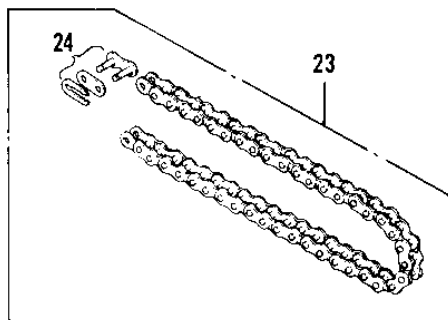

1973 F7-B PARTS DIAGRAM

REAR HUB/BRAKE/CHAIN ('74-'75 F7-C/F6-D)

1973 F7-B PARTS LIST

REAR HUB/BRAKE/CHAIN ('74-'75 F7-C/F6-D)

ITEM NAME	PART NUMBER	QUANTITY
AXLE-REAR (Ref # 1)	42031-037	1
COLLAR-REAR AXLE (Ref # 2)	42032-036	1
BOLT-HEX HEAD,10X25 (Ref # 3)	92001-087	1
WASHER LOCK (Ref # 4)	92088-007	1
REAR SPROCKET 50T (Ref # 5)	42041-085	1
REAR SPROCKET,46T (Ref # 5)	42041-084	1
DRUM ASSY-REAR BRAKE (Ref # 6)	42005-029	1
DRUM ASY,RR BK,BUFF (Ref # 6)	42005-029-80	1
.OIL SEAL RR BRK DRUM (Ref # 7)	92050-009	1
.BEARING BALL #6302 (Ref # 8)	601B6302	1
.SPACER-RR HUB BEARING (Ref # 9)	42010-019	1
.BEARING BALL #6302Z (Ref # 10)	601B6302Z	1
PANEL-ASY,RR BRK,BUFF (Ref # 11)	42006-039-80	1
.SHOE,BRAKE (Ref # 12)	42019-010	2
.SPRING,BRAKE SHOE (Ref # 13)	92081-1766	1
.SPRING,BRAKE SHOE (Ref # 14)	92081-1550	1
.CAM SHAFT,REAR BRAKE (Ref # 15)	42026-014	1
.CAM SHAFT,REAR BRAKE (Ref # 15)	42026-025	1
.LABEL,BRAKE SHOE,RR (Ref # 16)	41084-005	1
.INDICATOR,BRAKE SHOE (Ref # 17)	41085-012	1
."O" RING,11MM (Ref # 18)	92055-004	1
3BOLT-UPSET (Ref # 19)	112G0630	1
.LEVER-REAR BRAKE CAM (Ref # 20)	42029-023	1
.NUT,6MM (Ref # 21)	41072-007	1
NUT CASTLE 14MM (Ref # 22)	321B1400	1
DR CHAIN 428X114H (Ref # 23)	92057-033	2
JOINT-CHAIN (Ref # 24)	92058-1015	1