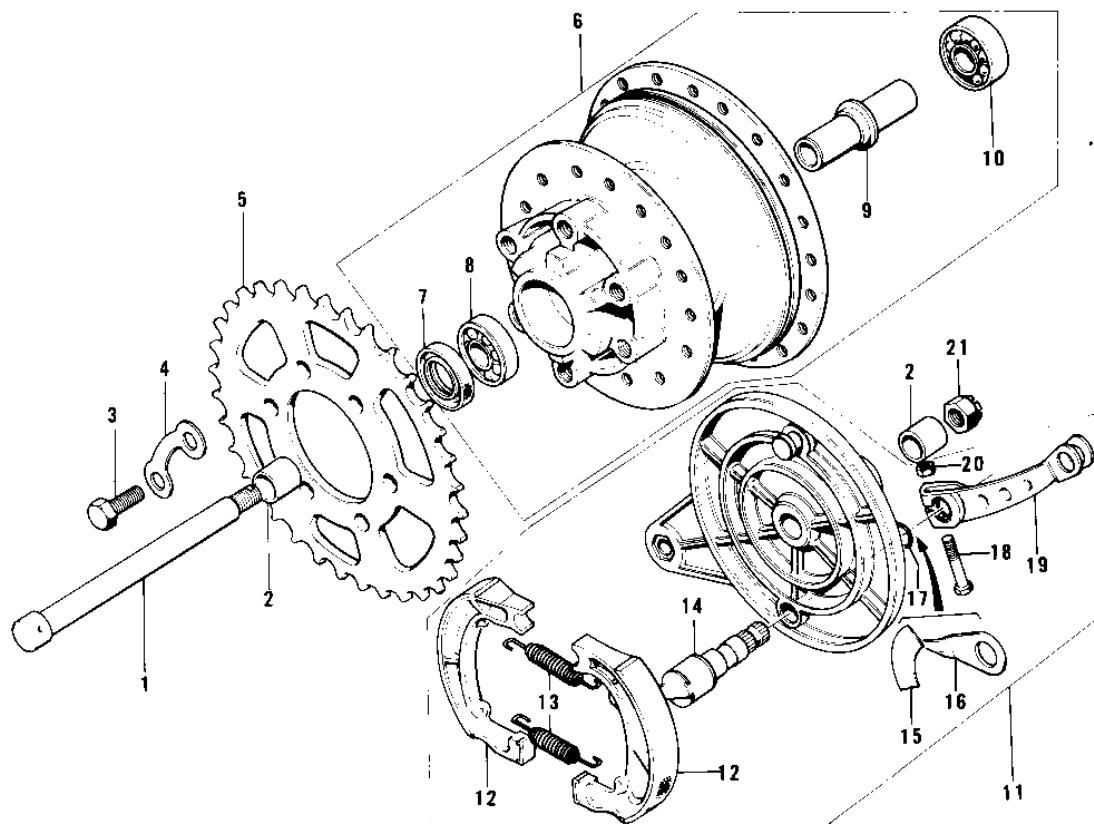

1973 F7-B PARTS DIAGRAM

REAR HUB/BRAKE/CHAIN ('74-'75 F7-C/F6-D)

1973 F7-B PARTS LIST

REAR HUB/BRAKE/CHAIN ('74-'75 F7-C/F6-D)

ITEM NAME	PART NUMBER	QUANTITY
AXLE-REAR (Ref # 1)	42031-037	1
COLLAR-REAR AXLE (Ref # 2)	42032-036	1
BOLT-HEX HEAD,10X25 (Ref # 3)	92001-087	1
WASHER LOCK (Ref # 4)	92088-007	1
REAR SPROCKET 50T (Ref # 5)	42041-085	1
REAR SPROCKET,46T (Ref # 5)	42041-084	1
DRUM ASSY-REAR BRAKE (Ref # 6)	42005-029	1
DRUM ASY,RR BK,BUFF (Ref # 6)	42005-029-80	1
.OIL SEAL RR BRK DRUM (Ref # 7)	92050-009	1
.BEARING BALL #6302 (Ref # 8)	601B6302	1
.SPACER-RR HUB BEARING (Ref # 9)	42010-019	1
.BEARING BALL #6302Z (Ref # 10)	601B6302Z	1
PANEL-ASY,RR BRK,BUFF (Ref # 11)	42006-039-80	1
.SHOE,BRAKE (Ref # 12)	42019-010	2
.SPRING,BRAKE SHOE (Ref # 13)	92081-1766	1
.SPRING,BRAKE SHOE (Ref # 14)	92081-1550	1
.CAM SHAFT,REAR BRAKE (Ref # 15)	42026-014	1
.CAM SHAFT,REAR BRAKE (Ref # 15)	42026-025	1
.LABEL,BRAKE SHOE,RR (Ref # 16)	41084-005	1
.INDICATOR,BRAKE SHOE (Ref # 17)	41085-012	1
."O" RING,11MM (Ref # 18)	92055-004	1
3BOLT-UPSET (Ref # 19)	112G0630	1
.LEVER-REAR BRAKE CAM (Ref # 20)	42029-023	1
.NUT,6MM (Ref # 21)	41072-007	1
NUT CASTLE 14MM (Ref # 22)	321B1400	1
DR CHAIN 428X114H (Ref # 23)	92057-033	2
JOINT-CHAIN (Ref # 24)	92058-1015	1