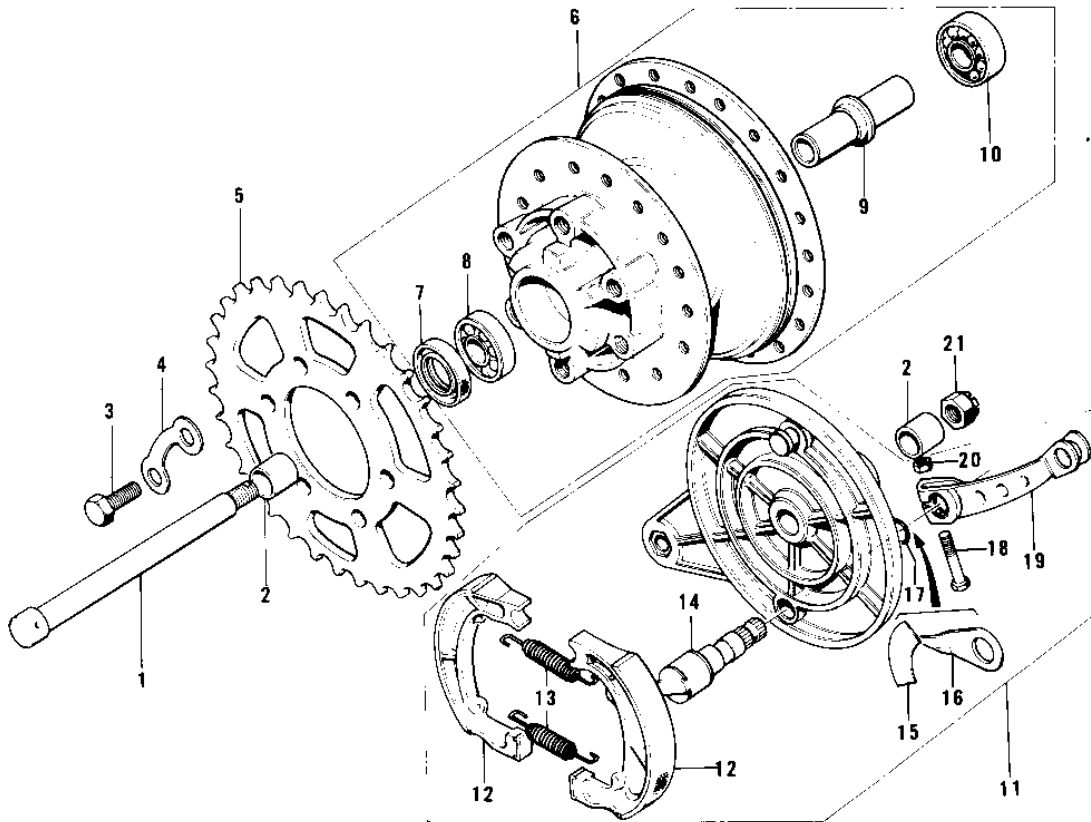

1972 F7-A PARTS DIAGRAM

REAR HUB/BRAKE/CHAIN ('74-'75 F7-C/F6-D)

1972 F7-A PARTS LIST

REAR HUB/BRAKE/CHAIN ('74-'75 F7-C/F6-D)

ITEM NAME	PART NUMBER	QUANTITY
AXLE-REAR (Ref # 1)	42031-037	
COLLAR-REAR AXLE (Ref # 2)	42032-036	
BOLT-HEX HEAD,10X25 (Ref # 3)	92001-087	
WASHER LOCK (Ref # 4)	92088-007	
REAR SPROCKET 50T (Ref # 5)	42041-085	
REAR SPROCKET,46T (Ref # 5)	42041-084	
DRUM ASSY-REAR BRAKE (Ref # 6)	42005-029	
DRUM ASY,RR BK,BUFF (Ref # 6)	42005-029-80	
.OIL SEAL RR BRK DRUM (Ref # 7)	92050-009	
.BEARING BALL #6302 (Ref # 8)	601B6302	
.SPACER-RR HUB BEARING (Ref # 9)	42010-019	
.BEARING BALL #6302Z (Ref # 10)	601B6302Z	
PANEL-ASY,RR BRK,BUFF (Ref # 11)	42006-039-80	
.SHOE,BRAKE (Ref # 12)	42019-010	
.SHOE,BRAKE (Ref # 12)	42019-010	
.SPRING,BRAKE SHOE (Ref # 13)	92081-1766	
.SPRING,BRAKE SHOE (Ref # 14)	92081-1550	
.CAM SHAFT,REAR BRAKE (Ref # 15)	42026-014	
.CAM SHAFT,REAR BRAKE (Ref # 15)	42026-025	
.LABEL,BRAKE SHOE,RR (Ref # 16)	41084-005	
.INDICATOR,BRAKE SHOE (Ref # 17)	41085-012	
."0" RING,11MM (Ref # 18)	92055-004	
3BOLT-UPSET (Ref # 19)	112G0630	
.LEVER-REAR BRAKE CAM (Ref # 20)	42029-023	
.NUT,6MM (Ref # 21)	41072-007	
NUT CASTLE 14MM (Ref # 22)	321B1400	
DR CHAIN 428X114H (Ref # 23)	92057-033	
DR CHAIN 428X114H (Ref # 23)	92057-033	
JOINT-CHAIN (Ref # 24)	92058-1015	