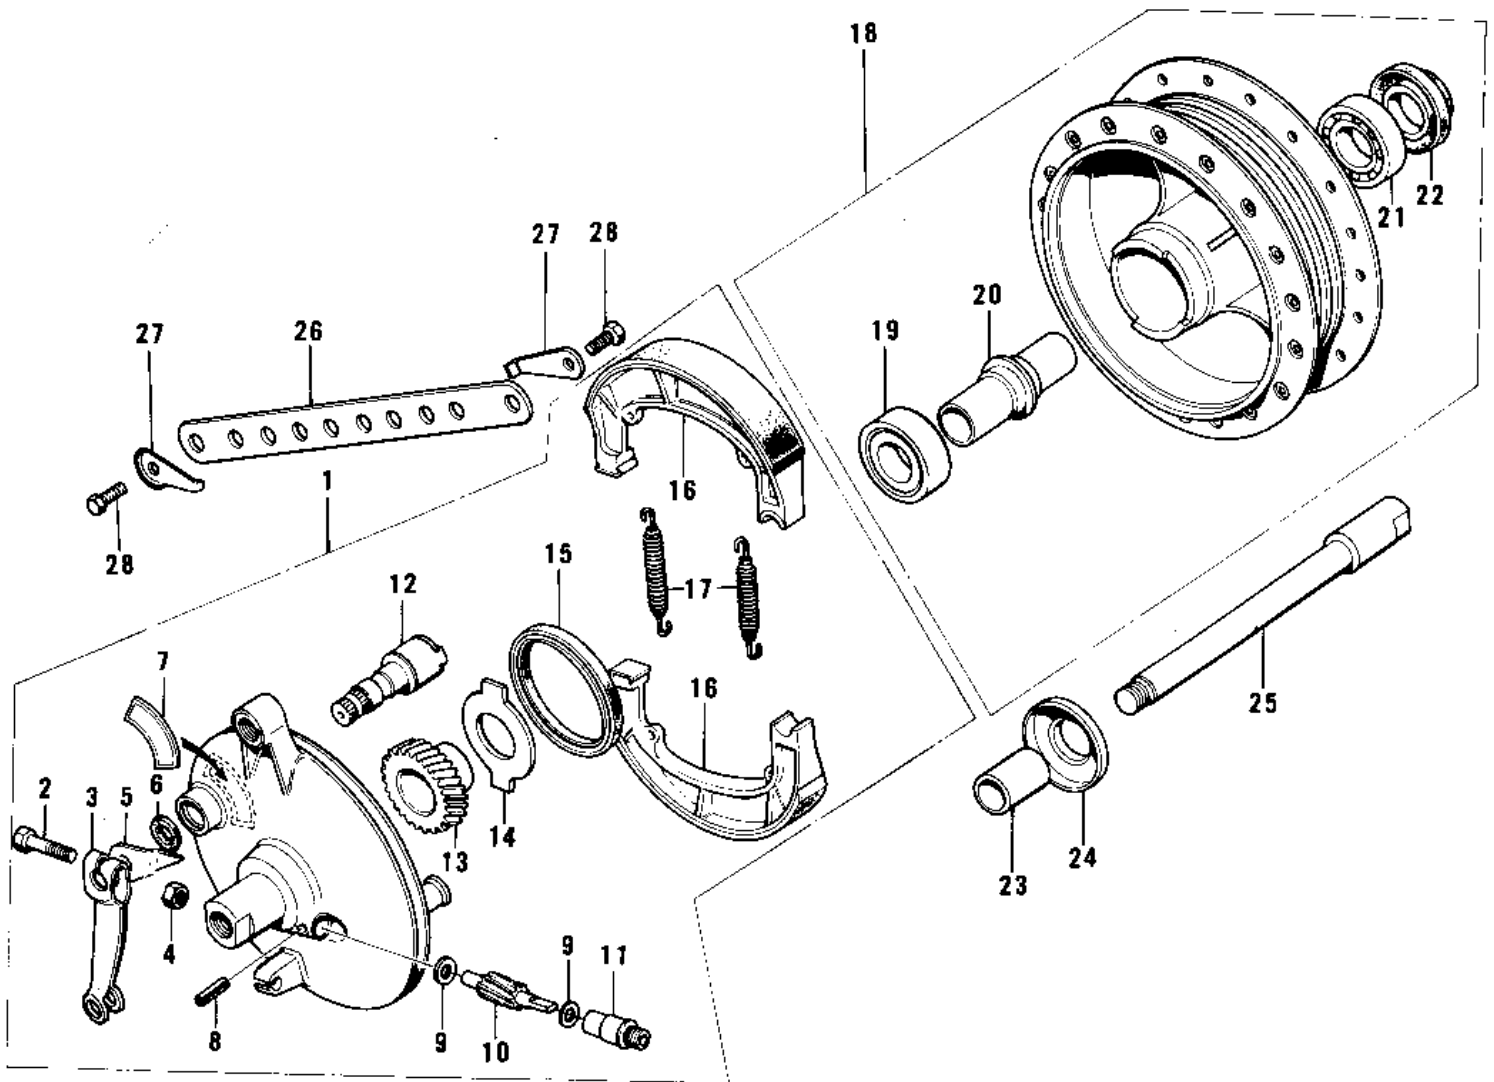

## 1973 F7-B PARTS DIAGRAM

FRONT HUB/BRAKE ('74-'75 F7-C/F6-D)

## 1973 F7-B PARTS LIST

FRONT HUB/BRAKE ('74-'75 F7-C/F6-D)

ITEM NAME	PART NUMBER	QUANTITY
PANEL-ASY,FR BRK BUFF (Ref # 1)	41035-044-80	1
BOLT-UPSET (Ref # 2)	112G0630	1
LEVER FRONT BRAKE CAM (Ref # 3)	41053-005	1
BAND OIL TANK (Ref # 4)	92072-007	1
INDICATOR,BRAKE SHOE (Ref # 5)	41085-012	1
"0" RING,11MM (Ref # 6)	92055-004	1
LABEL,BRAKE SHOE,FRT (Ref # 7)	41084-007	1
PIN,SPRING (Ref # 8)	41082-001	1
WASHER THRST SPD PINI (Ref # 9)	41063-001	1
PINION SPEEDOMETER (Ref # 10)	41060-004	1
BUSH,SPEEDMETER CABLE (Ref # 11)	41062-005	1
CAM SHAFT,FRONT BRAKE (Ref # 12)	41050-019	1
GEAR-SPEEDOMETER (Ref # 13)	41059-012	1
RECIEVER-SPEED GEAR (Ref # 14)	41064-006	1
OIL SEAL F BRK PANEL (Ref # 15)	92050-010	1
SHOE,BRAKE (Ref # 16)	42019-010	1
SPRING,BRAKE SHOE (Ref # 17)	92081-1766	1
DRUM-ASSY,FR BRK,BUFF (Ref # 18)	41034-020-80	1
BEARING BALL #6301Z (Ref # 19)	601B6301Z	1
SPACER FR HUB BEARING (Ref # 20)	41039-005	1
BEARING BALL #6301 (Ref # 21)	601B6301	1
OIL SEAL FR BRK DRUM (Ref # 22)	92050-011	1
COLLAR FRONT HUB R.H (Ref # 23)	41069-005	1
DUST SHIELD FR BRAKE (Ref # 24)	41042-006	1
AXLE-FRONT (Ref # 25)	41068-032	1
TORQUE LINK-FRNT BRK (Ref # 26)	43007-022	1
WASHER-LOCK (Ref # 27)	92088-012	1
BOLT-HEA HEAD,8X20 (Ref # 28)	92001-086	1