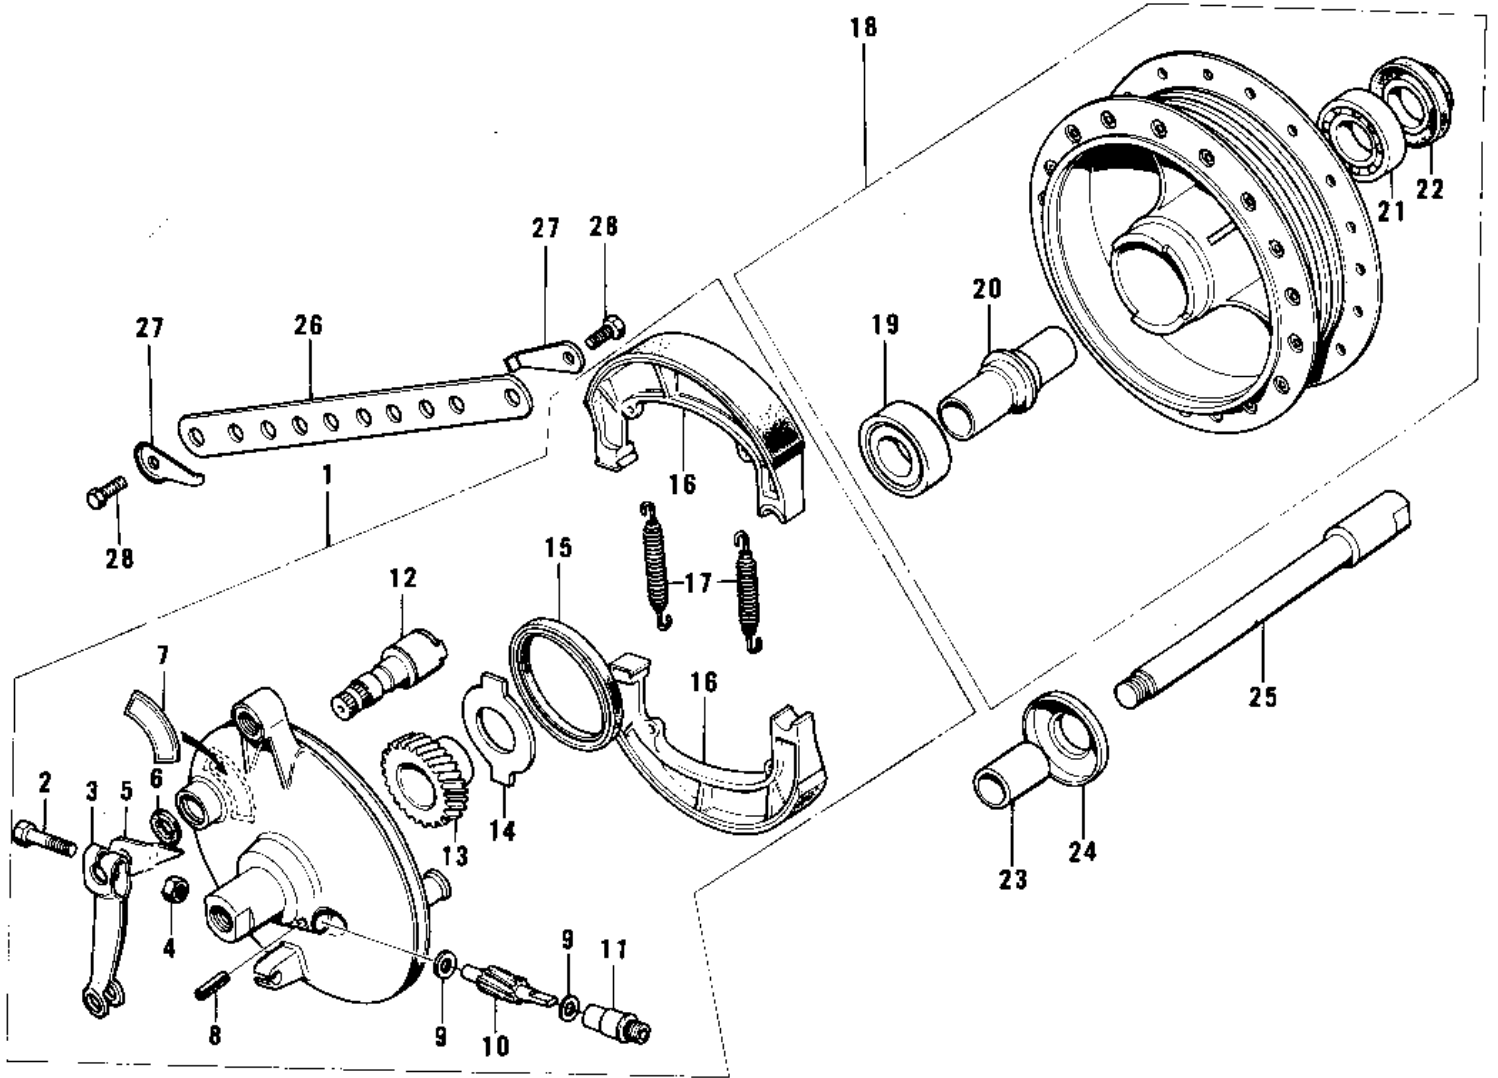

1972 F7-A PARTS DIAGRAM

FRONT HUB/BRAKE ('74-'75 F7-C/F6-D)

1972 F7-A PARTS LIST

FRONT HUB/BRAKE ('74-'75 F7-C/F6-D)

ITEM NAME	PART NUMBER	QUANTITY
PANEL-ASY,FR BRK BUFF (Ref # 1)	41035-044-80	
BOLT-UPSET (Ref # 2)	112G0630	
LEVER FRONT BRAKE CAM (Ref # 3)	41053-005	
BAND OIL TANK (Ref # 4)	92072-007	
INDICATOR,BRAKE SHOE (Ref # 5)	41085-012	
"0" RING,11MM (Ref # 6)	92055-004	
LABEL,BRAKE SHOE,FRT (Ref # 7)	41084-007	
PIN,SPRING (Ref # 8)	41082-001	
WASHER THRST SPD PINI (Ref # 9)	41063-001	
PINION SPEEDOMETER (Ref # 10)	41060-004	
BUSH,SPEEDMETER CABLE (Ref # 11)	41062-005	
CAM SHAFT,FRONT BRAKE (Ref # 12)	41050-019	
GEAR-SPEEDOMETER (Ref # 13)	41059-012	
RECIEVER-SPEED GEAR (Ref # 14)	41064-006	
OIL SEAL F BRK PANEL (Ref # 15)	92050-010	
SHOE,BRAKE (Ref # 16)	42019-010	
SPRING,BRAKE SHOE (Ref # 17)	92081-1766	
DRUM-ASSY,FR BRK,BUFF (Ref # 18)	41034-020-80	
BEARING BALL #6301Z (Ref # 19)	601B6301Z	
SPACER FR HUB BEARING (Ref # 20)	41039-005	
BEARING BALL #6301 (Ref # 21)	601B6301	
OIL SEAL FR BRK DRUM (Ref # 22)	92050-011	
COLLAR FRONT HUB R.H (Ref # 23)	41069-005	
DUST SHIELD FR BRAKE (Ref # 24)	41042-006	
AXLE-FRONT (Ref # 25)	41068-032	
TORQUE LINK-FRNT BRK (Ref # 26)	43007-022	
WASHER-LOCK (Ref # 27)	92088-012	
BOLT-HEA HEAD,8X20 (Ref # 28)	92001-086	