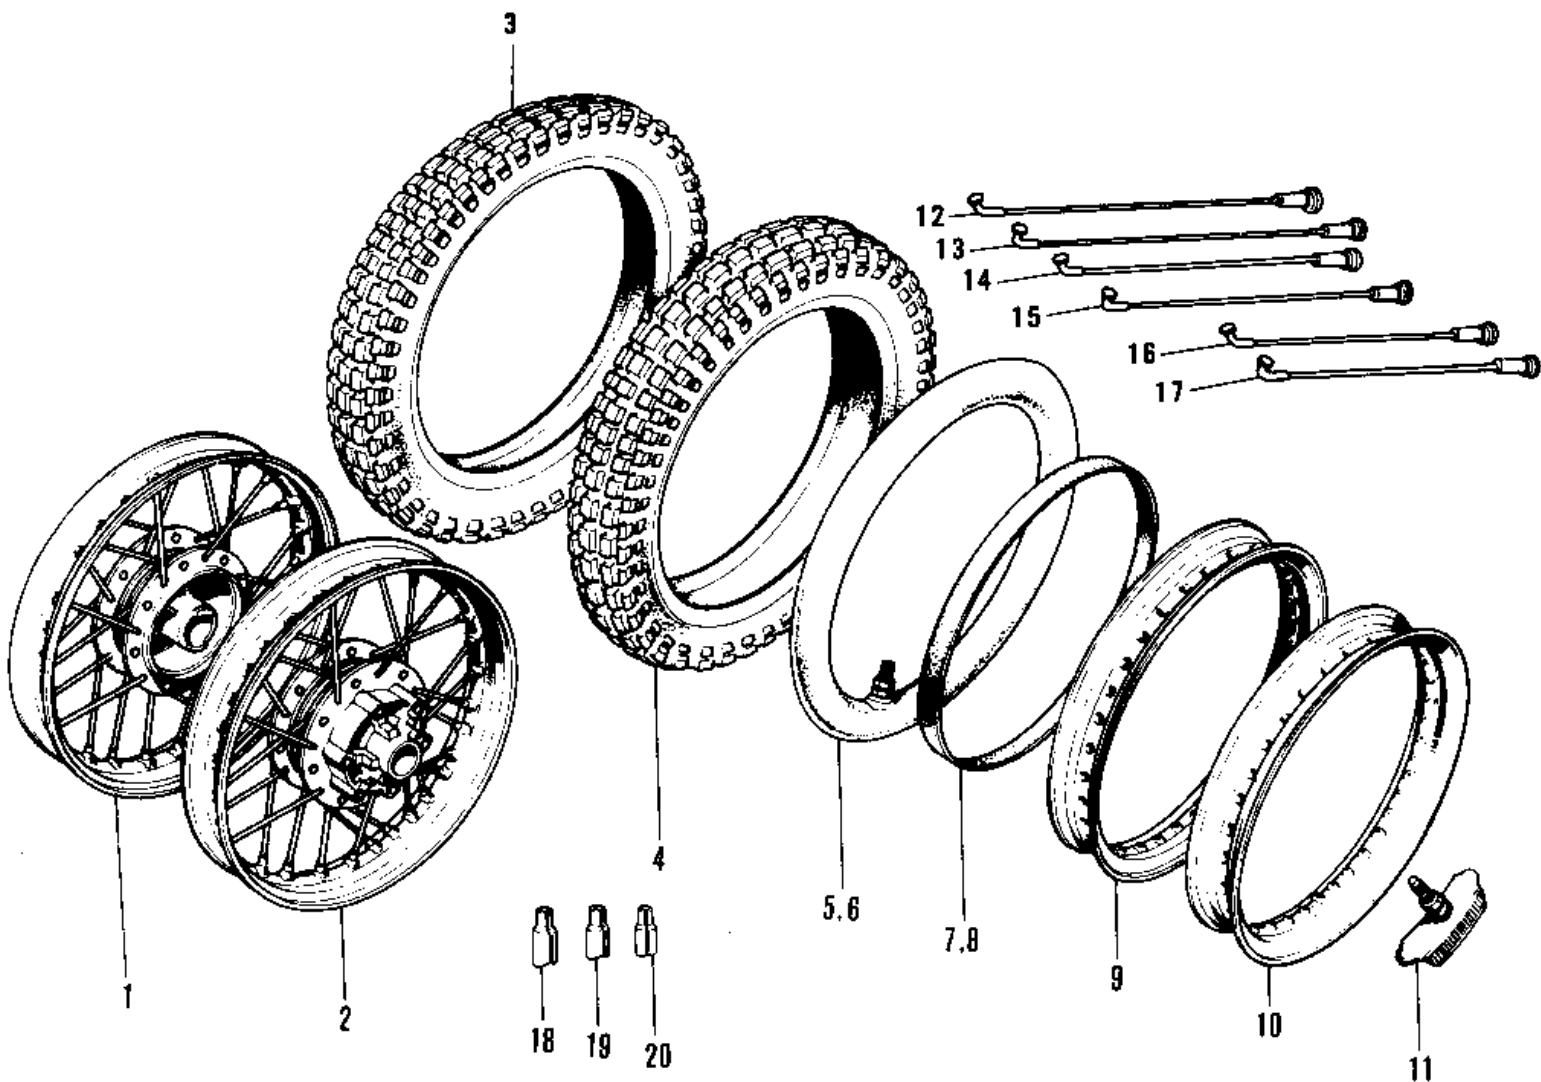

1973 F7-B PARTS DIAGRAM

WHEELS/TIRES ('74-'75 F7-C/F6-D)

1973 F7-B PARTS LIST

WHEELS/TIRES ('74-'75 F7-C/F6-D)

ITEM NAME	PART NUMBER	QUANTITY
WHEEL ASSY-FRONT (Ref # 1)	41074-018	1
WHEEL ANNY-REAR (Ref # 2)	42048-022	1
TIRE 300-19 TRIAL F (Ref # 3)	41019-010	1
UNAVAILABLE IN PRICE BOOK (Ref # 4)	41019-011	1
UNAVAILABLE IN PRICE BOOK (Ref # 5)	41022-026	1
*** N.L.A.*** (Canada) (Ref # 6)	41022-027	1
BAND RIM (Ref # 7)	41023-015	1
BAND,RIM,4.00/5.10-18 (Ref # 8)	41023-1006	1
RIM 1.60AX19W (Ref # 9)	41025-043	1
RIM 1.85BX18W (Ref # 10)	41025-044	1
PROTECTOR-BEAD 1.85B (Ref # 11)	41024-007	1
SPOKE-ASY,INNER (Ref # 12)	41027-031	1
SPOKE-ASY,OUTER (Ref # 13)	41028-030	1
SPOKE-ASY,INNER (Ref # 14)	41027-032	1
SPOKE-ASY,OUTER (Ref # 15)	41028-031	1
SPOKE-ASY,INNER (Ref # 16)	41027-033	1
SPOKE-ASY,OUTER (Ref # 17)	41028-032	1
WEIGHT,BALANCE,30G (Ref # 18)	41075-1009	1
WEIGHT,BALANCE,20G (Ref # 19)	41075-1008	1
WEIGHT,BALANCE,10G (Ref # 20)	41075-1007	1