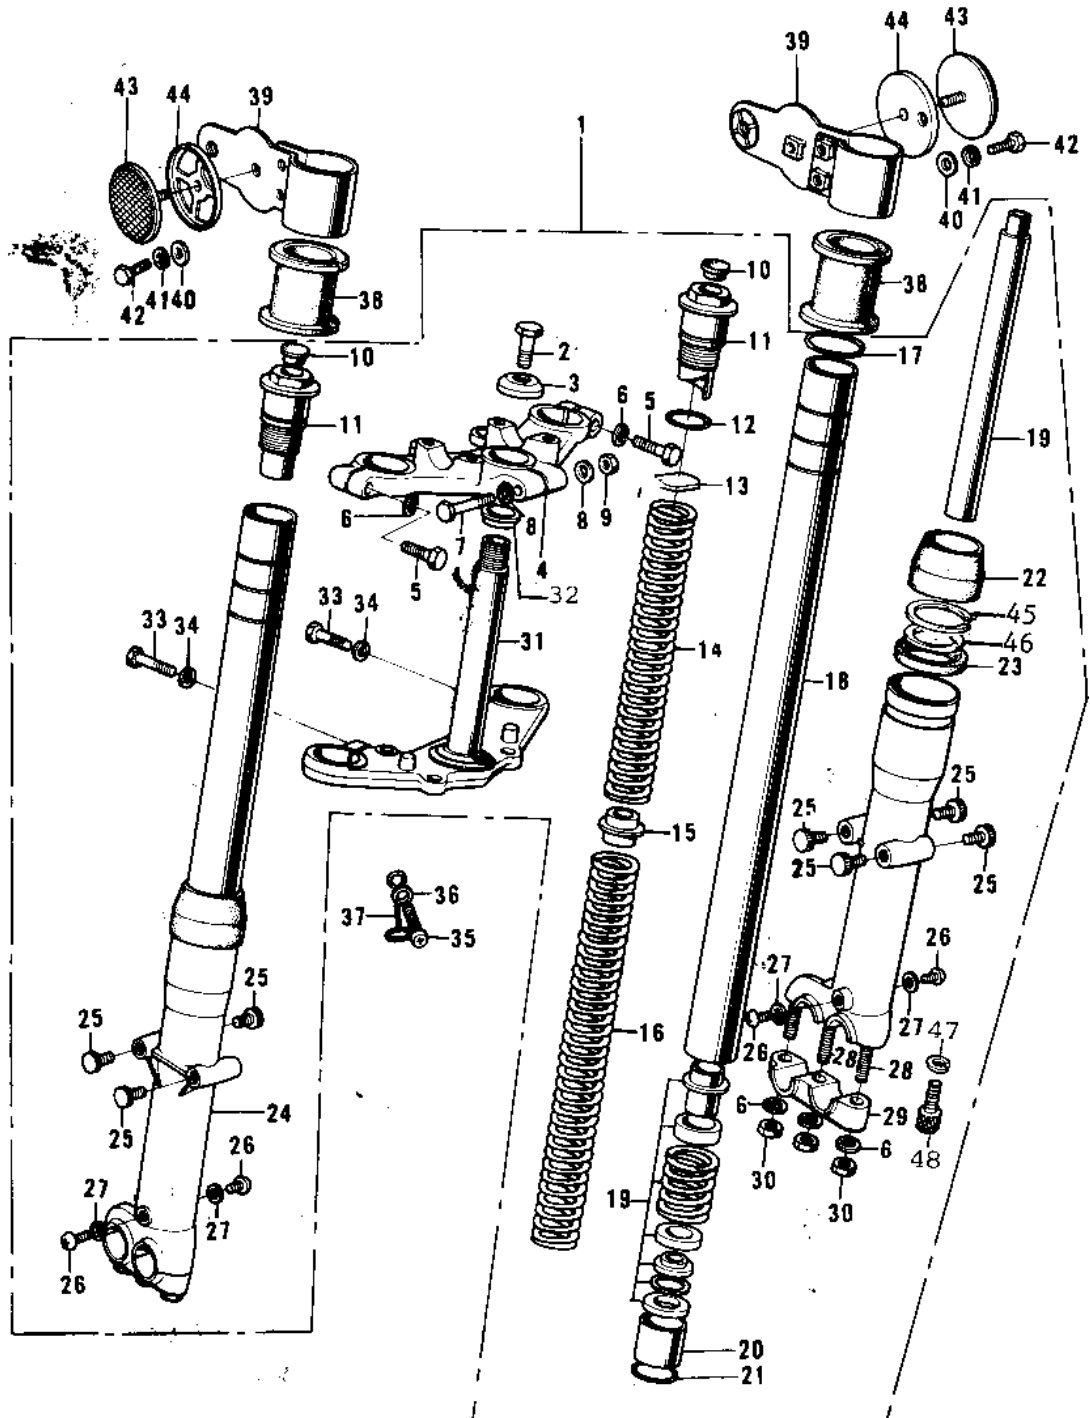

1973 F7-B PARTS DIAGRAM

FRONT FORK

1973 F7-B PARTS LIST

FRONT FORK

ITEM NAME	PART NUMBER	QUANTITY
FORK-FRONT (Ref # 1)	44001-102	1
BOLT STRNG STEM HEAD (Ref # 2)	44041-007	1
WASHER STRNG STEM HD (Ref # 3)	44043-016	1
HEAD-STEERING STEM (Ref # 4)	44039-049	1
BOLT-STEERING STEM HD (Ref # 5)	44041-044	1
WASHER SPRING 8MM (Ref # 6)	461F0800	1
BOLT-STEERING STEM HD (Ref # 7)	44041-042	1
WASHER PLAIN 8MM (Ref # 8)	410B0800	1
NUT,LOCK,8MM (Ref # 9)	92015-1124	1
CAP-FORK TOP BOLT (Ref # 10)	44062-004	1
BOLT-FORK TOP (Ref # 11)	44041-046	1
'O' RING INNER TUBE (Ref # 12)	44046-014	1
WASHER-FORK SPRG SEAT (Ref # 13)	44029-016	1
SPRING-FORK,SHORT (Ref # 14)	44026-035	1
GUIDE-FORK SPRING (Ref # 15)	44028-019	1
SPRING-FORK,LONG (Ref # 16)	44026-034	1
CIRCLIP (Ref # 17)	44044-011	1
TUBE-FORK INNER (Ref # 18)	44013-027	1
CYLINDER-FORK (Ref # 19)	44022-005	1
PISTON-FORK (Ref # 20)	44018-004	1
CIRCLIP (Ref # 21)	44044-010	1
DUST SHIELD FORK (Ref # 22)	44010-006	1
OIL SEAL (Ref # 23)	92049-1049	1
TUBE,LH,FORK OUTER (Ref # 24)	44005-034-80	1
CAP (Ref # 25)	44062-002	1
SCREW PAN HEAD 4X8 (Ref # 26)	220B0408	1
GASKET FORK DRAIN PLG (Ref # 27)	44045-002	1
STUD 8X30 (Ref # 28)	172G0830	1
HOLDER-FRONT AXLE (Ref # 29)	44063-002	1