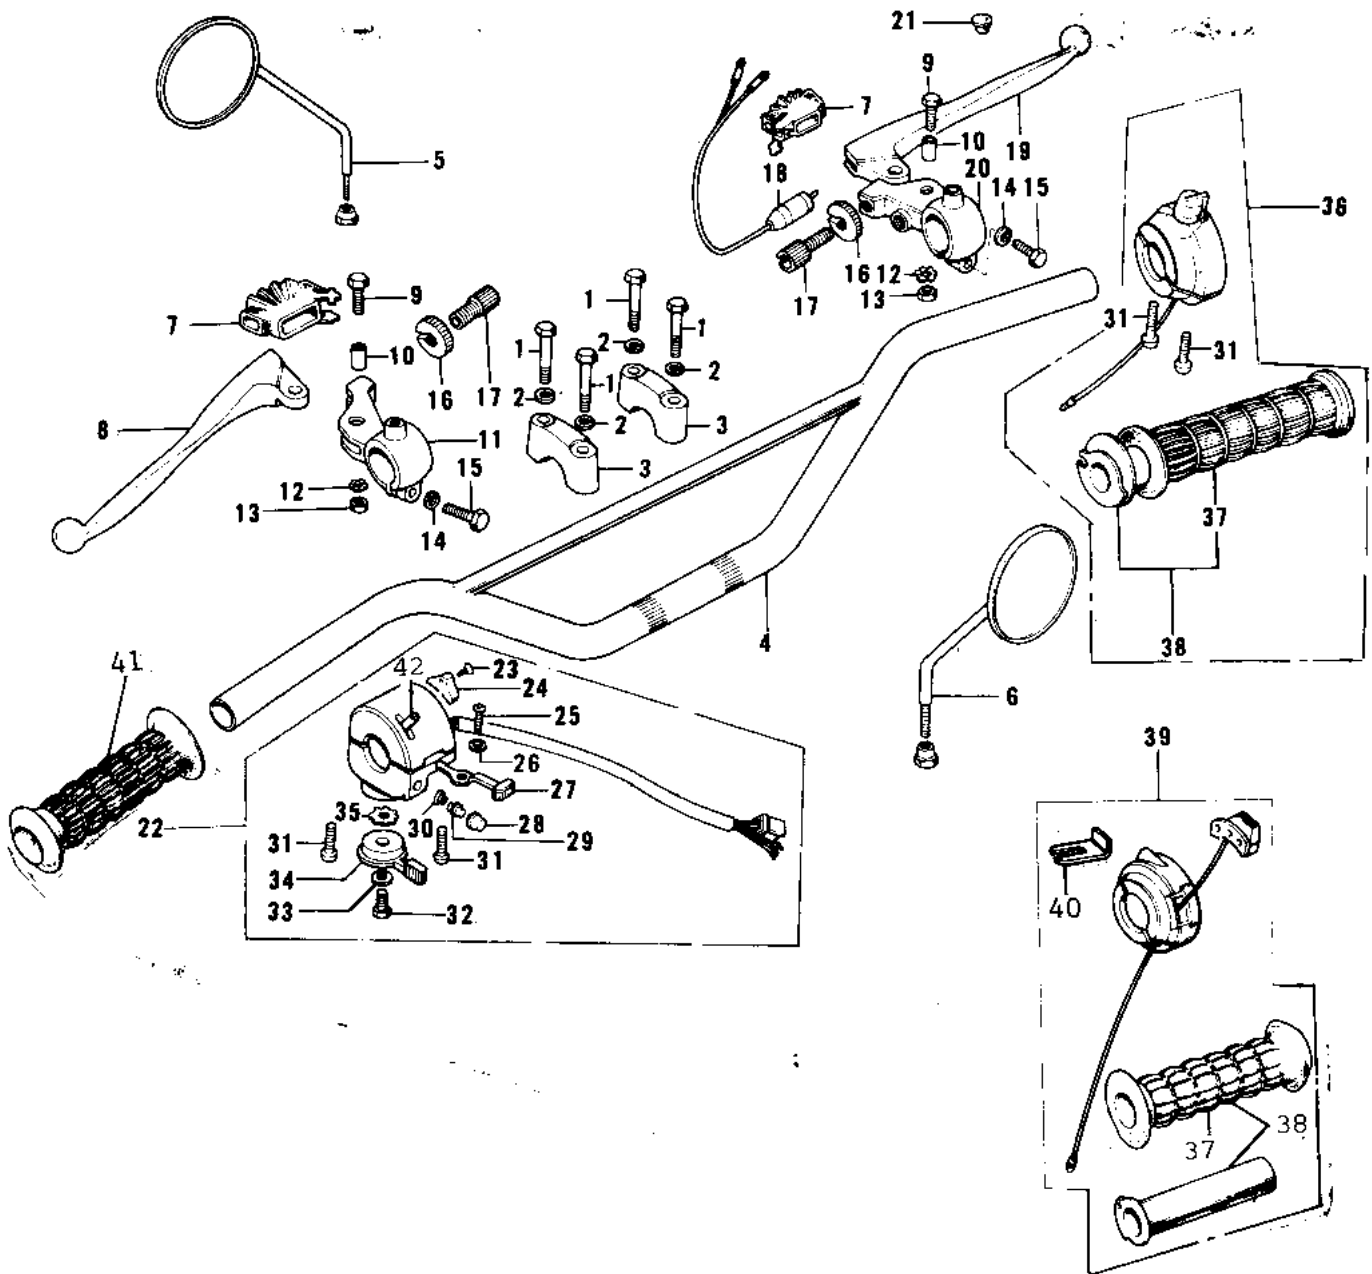

1973 F7-B PARTS DIAGRAM

HANDLEBAR

1973 F7-B PARTS LIST

HANDLEBAR

ITEM NAME	PART NUMBER	QUANTITY
BOLT 8X38 (Ref # 1)	92001-1405	1
WASHER SPRING 8MM (Ref # 2)	461F0800	1
HOLDER-HANDLEBAR (Ref # 3)	46012-008	1
HANDLEBAR (Ref # 4)	46004-016	1
REAR VIEW MIRROR,L.H (Ref # 5)	56003-009	1
REAR VIEW MIRROR,R.H (Ref # 6)	56002-020	1
DUST COVER (Ref # 7)	46071-002	1
LEVER-CLUTCH (Ref # 8)	46092-015	1
BOLT HEX HEAD 5X20 (Ref # 9)	92007-020	1
COLLAR LEVER (Ref # 10)	46059-011	1
HOLDER-CLUTCH LEV,BLK (Ref # 11)	46094-011-21	1
WASHER LOCK 5MM (Ref # 12)	464H0500	1
NUT 5MM (Ref # 13)	312B0500	1
WASHER PLAIN 6MM (Ref # 14)	410B0600	2
BOLT HEX HEAD 6X25 (Ref # 15)	110N0625	1
NUT-LOCK (Ref # 16)	46056-005	1
SCREW,CABLE ADJUST (Ref # 17)	46055-010	2
SCREW ADJUST (Ref # 17)	46055-006	1
SWITCH-FR. BRAKE LAMP (Ref # 18)	27021-004	1
LEVER FRONT BRAKE (Ref # 19)	46058-004	1
HOLDER-FR BRK LEV,BLK (Ref # 20)	46060-009-21	1
CAP-RR VIEW MIRROR (Ref # 21)	92102-009	1
CASE ASSY,L.H,BLACK (Ref # 22)	46091-019-10	1
SCREW CNTSNK HD 3X8 (Ref # 23)	221B0308A	1
KNOB-L.H SWITCH (Ref # 24)	46044-011	1
L.H GRIP SWITCH KIT (Ref # 23,24,)	99990-531	1
SCREW PAN HEAD 3X5 (Ref # 25)	220B0305A	1
WASHER (Ref # 26)	92095-010	1
KNOB-SWITCH (Ref # 27)	46044-010	1

1973 F7-B PARTS LIST

HANDLEBAR

ITEM NAME	PART NUMBER	QUANTITY
SWITCH ASSY,HORN BUTN (Ref # 28)	27010-1009	3
SCREW-PAN-CROS,5X25 (Ref # 31)	220B0525	1
BOLT HEX HEAD 6X8 (Ref # 32)	110B0608	1
LEVER,STARTER,BLACK (Ref # 34)	46096-008-10	1
WASHER LOCK (Ref # 35)	92095-012	1
CASE ASSY,R.H,BLACK (Ref # 36)	46018-020-10	1
RUBBER-R.H. GRIP (Ref # 37)	46061-013	1
GRIP ASSY-THROTTLE (Ref # 38)	46019-020	1
GRIP ASSY,THROTTLE (Ref # 38)	46019-034	1
CASE ASSY,R.H (Ref # 39)	46018-036	1
HOLDER,CONTROL CABLE (Ref # 40)	46037-023	1
RUBBER-L.H.GRIP (Ref # 41)	46075-018	1
RUBBER-L.H GRIP (Ref # 41)	46075-019	1
SWITCH ASSY,L.H (Ref # 42)	46089-015	1