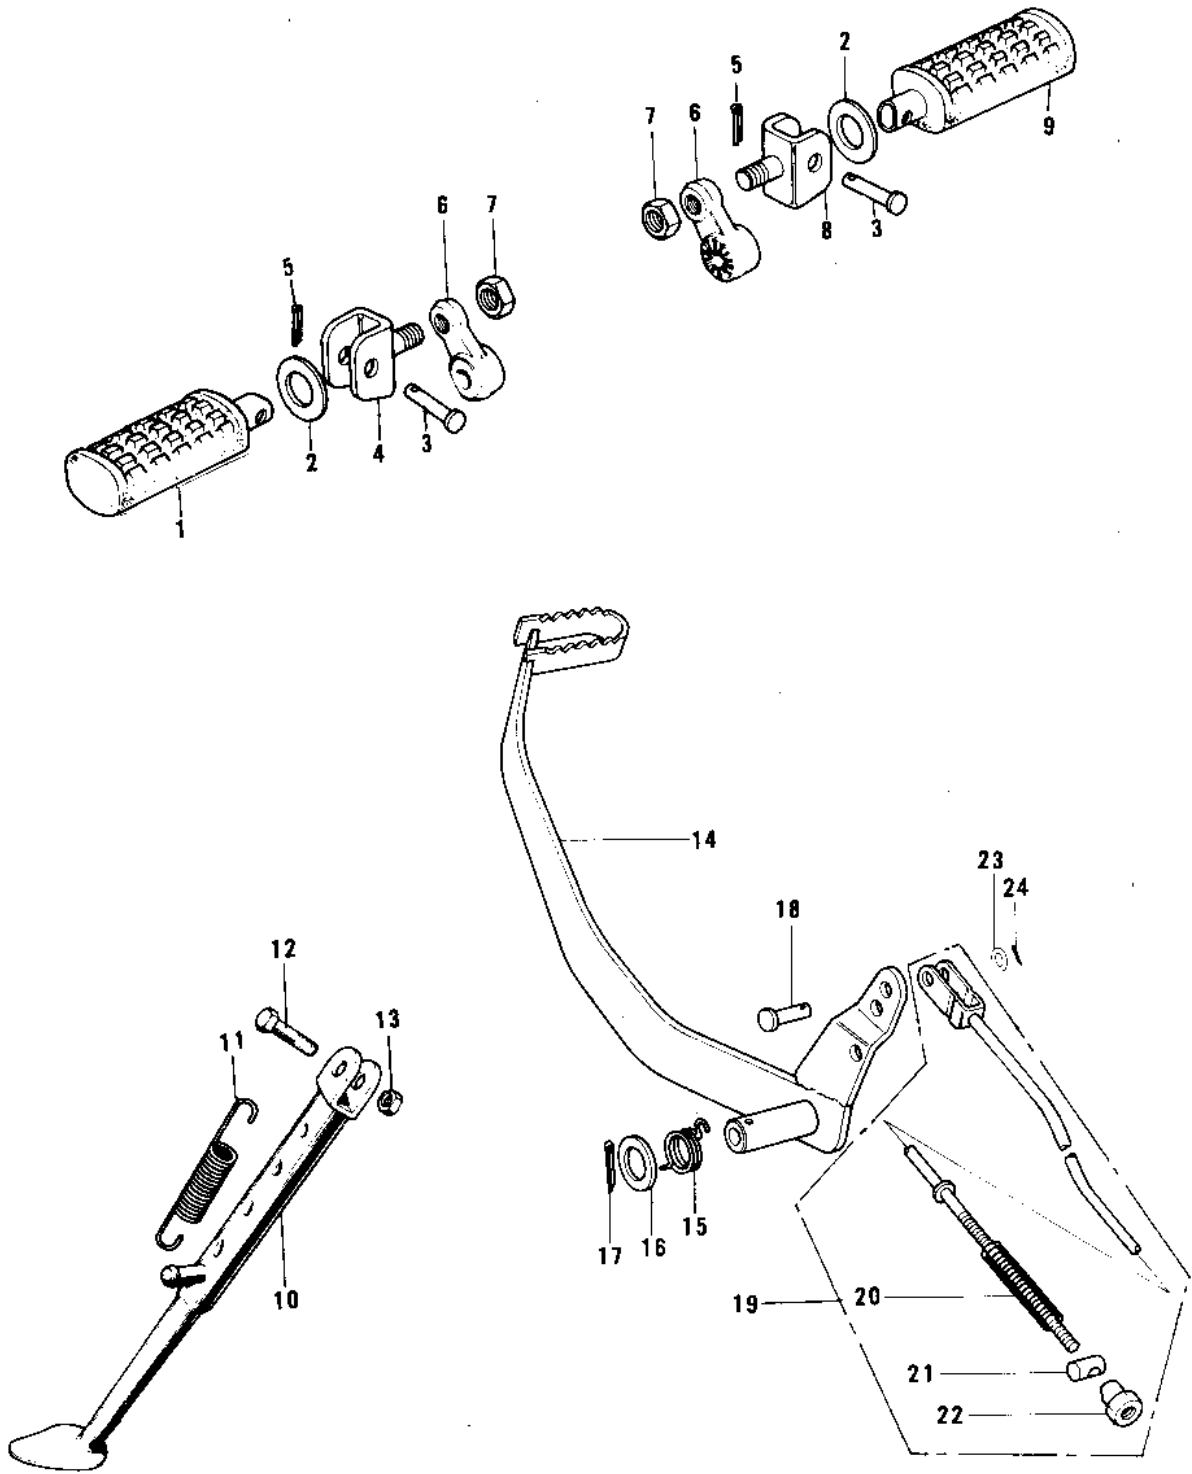

# 1972 F7-A PARTS DIAGRAM

FOOTRESTS/STAND/BRAKE/PEDAL

# 1972 F7-A PARTS LIST

## FOOTRESTS/STAND/BRAKE/PEDAL

ITEM NAME	PART NUMBER	QUANTITY
STEP-ASSY,FR,LH (Ref # 1)	34027-1114	
WASHER PL 22.5X36X2.3 (Ref # 2)	92022-204	
PIN-FOOTREST BAR FIT (Ref # 3)	92043-080	
HOLDER,FOTRST BAR,LH (Ref # 4)	34021-001-10	
PIN,COTTER,2.5X15 (Ref # 5)	550D2515	
BRACKET-FOOTREST BAR (Ref # 6)	34007-009	
NUT-LOCK,12MM (Ref # 7)	92019-009	
HOLDER-FOTRST BAR,RH (Ref # 8)	34021-003-10	
STEP-ASSY,FR,RH (Ref # 9)	34027-1115	
STAND-SIDE (Ref # 10)	34024-028	
SPRING MAIN STAND (Ref # 11)	34023-005	
BOLT,10X28 (Ref # 12)	113G1028	
NUT 10MM (Ref # 13)	315B1000	
PEDAL-BRAKE (Ref # 14)	43001-046	
SPRING,BRAKE PEDAL (Ref # 15)	43005-033	
WASHER BRAKE PEDAL (Ref # 16)	92022-085	
PIN COTTER 3.0X30 (Ref # 17)	550D3030	
PIN-BRAKE ROD FITTING (Ref # 18)	92043-064	
ROD ASSY-BRAKE (Ref # 19)	43010-013	
SPRING,BRAKE ROD (Ref # 20)	43012-001	
PIN BRAKE (Ref # 21)	92043-039	
NUT-BRAKE ROD ADJUST (Ref # 22)	92015-042	
WASHER PLAIN 6MM (Ref # 23)	410B0600	
PIN COTTER 2.0X15 (Ref # 24)	550D2015	