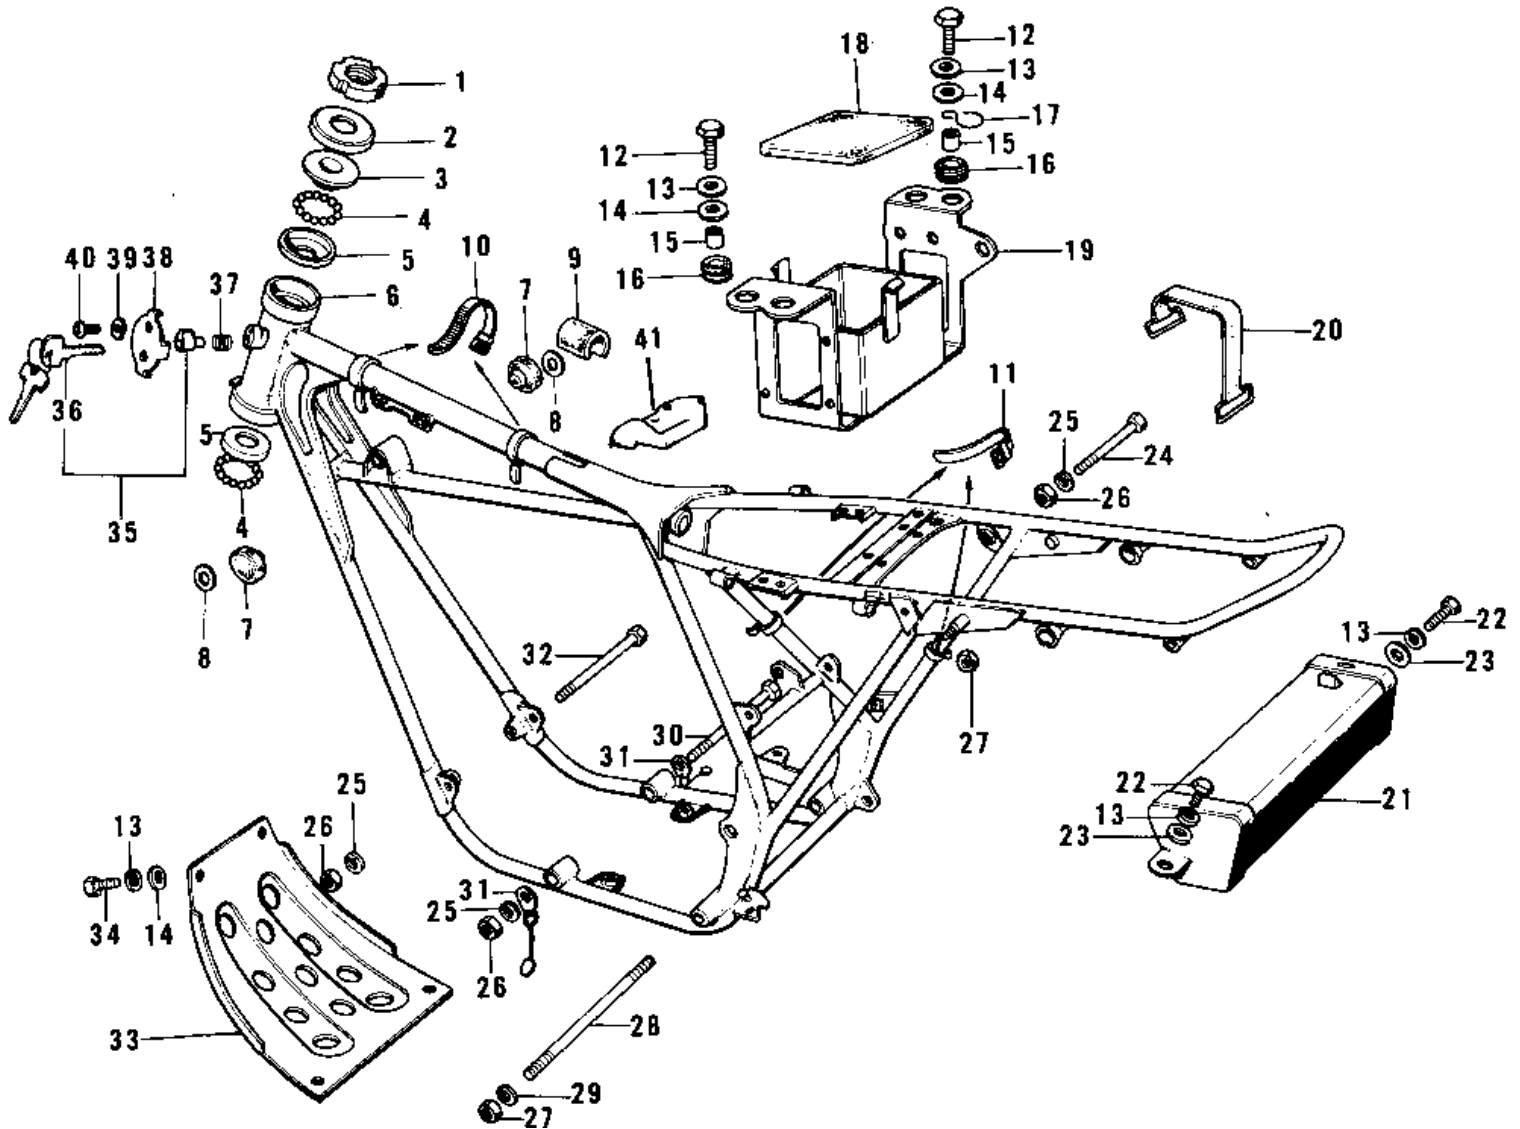

## 1973 F7-B PARTS LIST

FRAME/FRAME FITTINGS ('74-'75 F7-C/F6-D)

ITEM NAME	PART NUMBER	QUANTITY
NUT STEERING STEM LCK (Ref # 1)	92090-006	1
CAP STEERING STEM (Ref # 2)	46098-004	1
CONE UPPER BEARING (Ref # 3)	92047-005	1
BALL STEEL 3/16" (Ref # 4)	600A0600	1
RACE BEARING (Ref # 5)	92048-004	1
FRAME (Ref # 6)	32002-075	1
DAMPER RUBB FUEL TANK (Ref # 7)	92075-050	1
WASHER-PL-10.5X26X2.3 (Ref # 8)	92022-044	1
MAT FUEL TANK (Ref # 9)	51067-002	1
BAND, LONG (Ref # 10)	92072-032	1
BAND, SHORT (Ref # 11)	92072-030	1
BOLT-UPSET, 6X20 (Ref # 12)	112G0620	1
WASHER SPRING 6MM (Ref # 13)	461F0600	1
WASHER 6.5X20X1.6T (Ref # 14)	92022-125	1
COLLAR (Ref # 15)	92027-103	1
DAMPER RUBBER (Ref # 16)	92075-051	1
CLAMP CABLE (Ref # 17)	92037-026	1
MAT-BATTERY (Ref # 18)	32103-019	1
CASE-BATTERY (Ref # 19)	32097-018	1
BAND TOOL (Ref # 20)	92072-012	1
BOX-TOOL (Ref # 21)	32098-013	1
BOLT-UPSET, 6X12 (Ref # 22)	112G0612	1
WASHER PLAIN 6MM (Ref # 23)	410B0600	1
BOLT, FLANGED, 10X115 (Ref # 24)	92001-1603	1
WASHER SPRING 10MM (Ref # 25)	461F1000	1
NUT, 10MM (Ref # 26)	314B1000	1
NUT-HEX-FINE (Ref # 27)	314B1200	1
STUD, 12X290 (Ref # 28)	92006-003	1
WASHER SPRING 12MM (Ref # 29)	461F1200	1