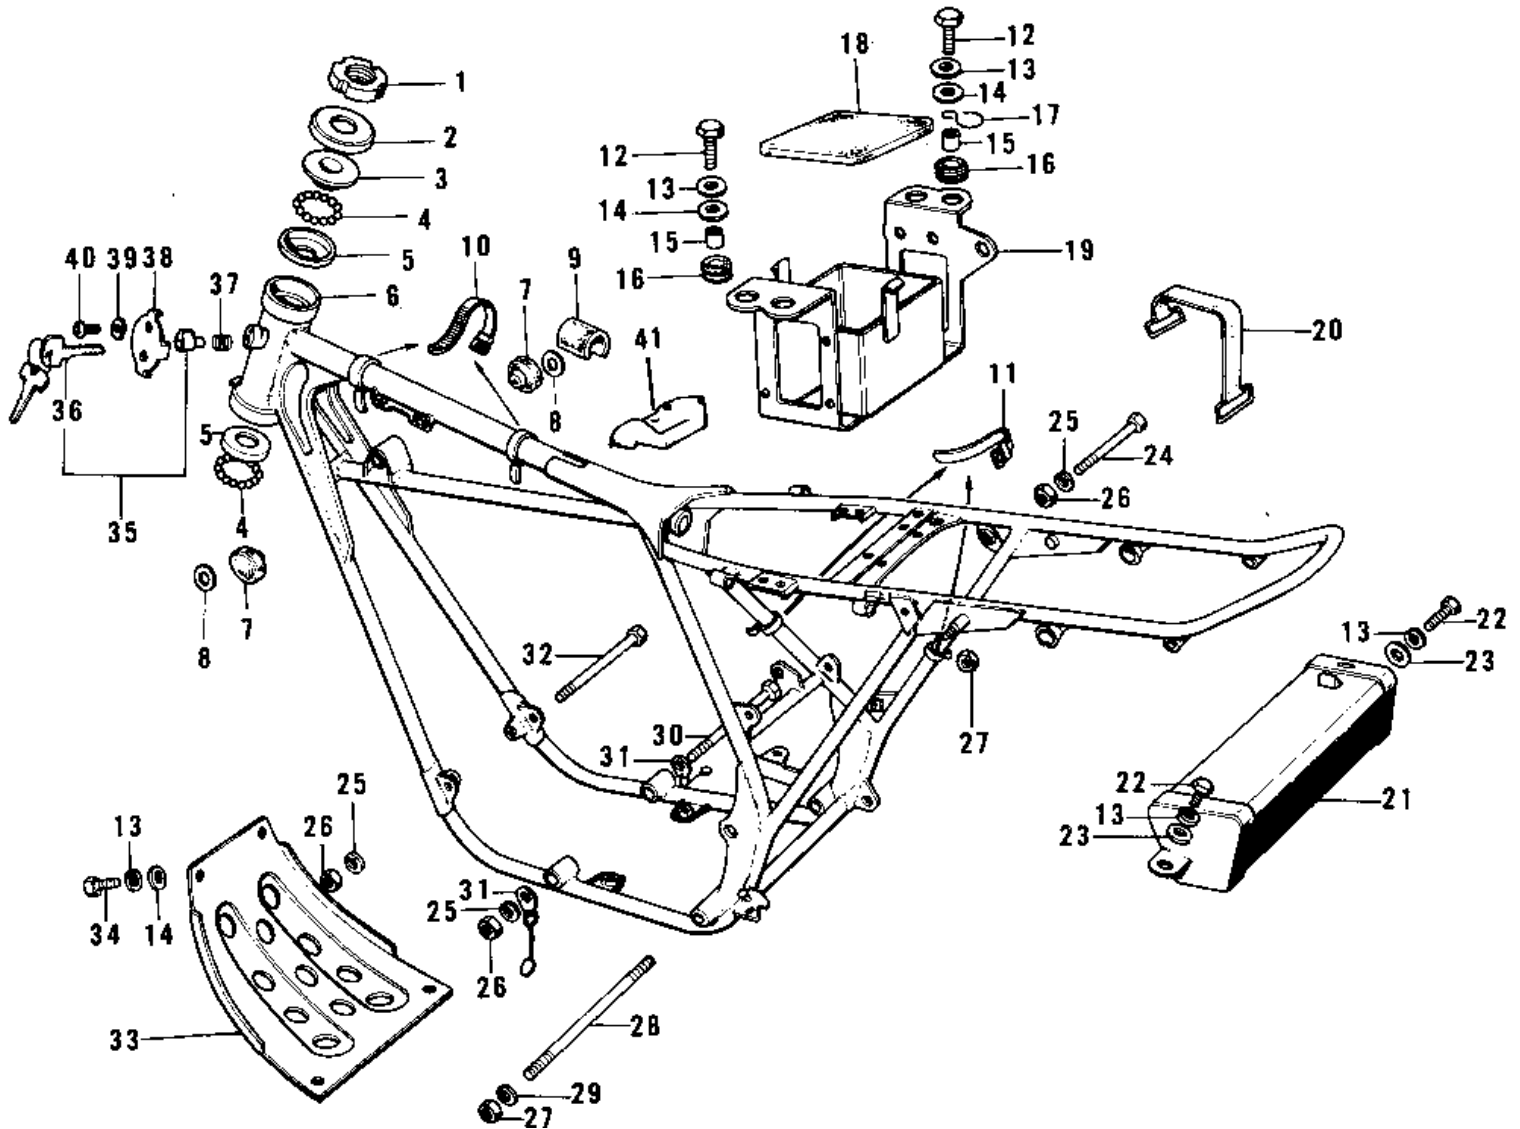

1972 F7-A PARTS DIAGRAM

FRAME/FRAME FITTINGS ('74-'75 F7-C/F6-D)

1972 F7-A PARTS LIST

FRAME/FRAME FITTINGS ('74-'75 F7-C/F6-D)

ITEM NAME	PART NUMBER	QUANTITY
NUT STEERING STEM LCK (Ref # 1)	92090-006	
CAP STEERING STEM (Ref # 2)	46098-004	
CONE UPPER BEARING (Ref # 3)	92047-005	
BALL STEEL 3/16" (Ref # 4)	600A0600	
RACE BEARING (Ref # 5)	92048-004	
FRAME (Ref # 6)	32002-075	
DAMPER RUBB FUEL TANK (Ref # 7)	92075-050	
WASHER-PL-10.5X26X2.3 (Ref # 8)	92022-044	
MAT FUEL TANK (Ref # 9)	51067-002	
BAND, LONG (Ref # 10)	92072-032	
BAND, SHORT (Ref # 11)	92072-030	
BOLT-UPSET, 6X20 (Ref # 12)	112G0620	
WASHER SPRING 6MM (Ref # 13)	461F0600	
WASHER 6.5X20X1.6T (Ref # 14)	92022-125	
COLLAR (Ref # 15)	92027-103	
DAMPER RUBBER (Ref # 16)	92075-051	
CLAMP CABLE (Ref # 17)	92037-026	
MAT-BATTERY (Ref # 18)	32103-019	
CASE-BATTERY (Ref # 19)	32097-018	
BAND TOOL (Ref # 20)	92072-012	
BOX-TOOL (Ref # 21)	32098-013	
BOLT-UPSET, 6X12 (Ref # 22)	112G0612	
WASHER PLAIN 6MM (Ref # 23)	410B0600	
BOLT, FLANGED, 10X115 (Ref # 24)	92001-1603	
WASHER SPRING 10MM (Ref # 25)	461F1000	
NUT, 10MM (Ref # 26)	314B1000	
NUT-HEX-FINE (Ref # 27)	314B1200	
STUD, 12X290 (Ref # 28)	92006-003	
WASHER SPRING 12MM (Ref # 29)	461F1200	