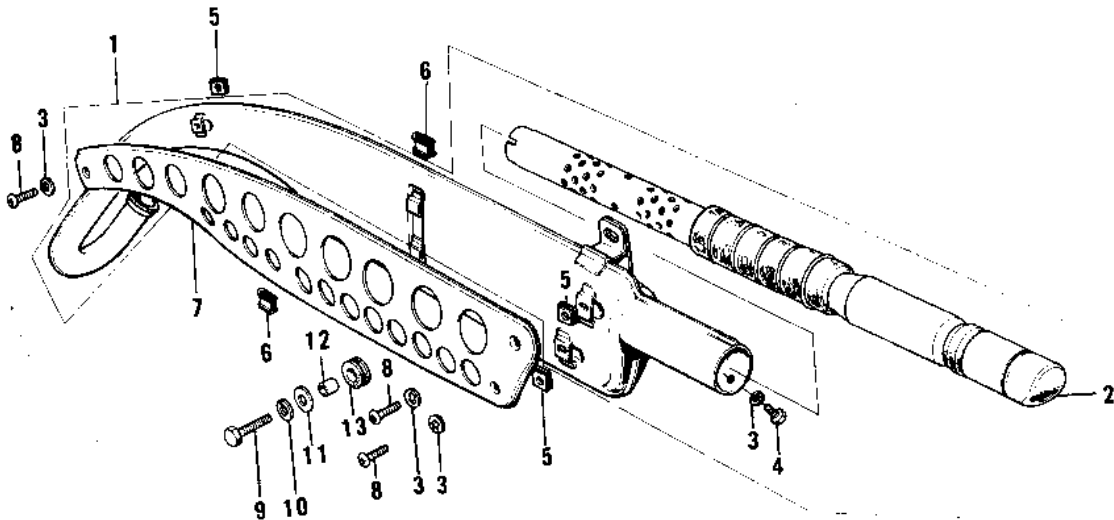

1973 F7-B PARTS DIAGRAM

AIR CLEANER/MUFFLER ('74-'75 F7-C/F6-D)

1973 F7-B PARTS LIST

AIR CLEANER/MUFFLER ('74-'75 F7-C/F6-D)

| ITEM NAME | PART NUMBER | QUANTITY |
|----------------------------------|-------------|----------|
| MUFFLER ASSY (Ref # 1) | 18001-106 | 1 |
| BAFFLE TUBE (Ref # 2) | 18033-073 | 1 |
| WASHER LOCK 6MM (Ref # 3) | 463H0600 | 1 |
| BOLT-UPSET,6X12 (Ref # 4) | 112G0612 | 1 |
| INSULATOR-HEAT (Ref # 5) | 18065-009 | 1 |
| INSULATOR (Ref # 6) | 18065-007 | 1 |
| COVER-MUFFLER (Ref # 7) | 18064-005 | 1 |
| SCREW PAN HEAD 6X12 (Ref # 8) | 220E0612 | 1 |
| BOLT HEX HEAD 8X28 (Ref # 9) | 114G0828 | 1 |
| WASHER SPRING 8MM (Ref # 10) | 461F0800 | 1 |
| WASHER,8X26X2.3 (Ref # 11) | 92022-1564 | 1 |
| COLLAR (Ref # 12) | 92027-102 | 1 |
| DAMPER RUBBER-MUFFLER (Ref # 13) | 18063-005 | 1 |
| AIR CLEANER ASSY (Ref # 14) | 11010-061 | 1 |
| BODY-AIR CLEANER (Ref # 15) | 11011-024 | 1 |
| HOLDER-CLENER ELEM (Ref # 16) | 11014-007 | 1 |
| ELEMENT,AIR,CLNR (Ref # 17) | 11013-036 | 1 |
| CAP-AIR CLEANER,BL (Ref # 18) | 11012-028 | 1 |
| "O" RING,100MM (Ref # 19) | 671B25100 | 1 |
| CLAMP,AIR CLEANER (Ref # 20) | 92037-129 | 1 |
| SCREW-PAN-CROS,6X35,B (Ref # 21) | 220C0635 | 1 |
| CONNECTOR (Ref # 22) | 11026-003 | 1 |
| CLAMP,AIR CLEANER (Ref # 23) | 92037-128 | 1 |
| BOLT-UPSET (Ref # 24) | 112G0625 | 1 |
| WASHER SPRING 6MM (Ref # 25) | 461F0600 | 1 |
| WASHER 6.5X20X1.6T (Ref # 26) | 92022-125 | 1 |
| COLLAR 6.8X10X10.5 (Ref # 27) | 92027-120 | 1 |
| GROMMET (Ref # 28) | 92071-046 | 1 |
| COLLAR (Ref # 29) | 92027-103 | 1 |

1973 F7-B PARTS LIST

AIR CLEANER/MUFFLER ('74-'75 F7-C/F6-D)

| ITEM NAME | PART NUMBER | QUANTITY |
|--------------------------|-------------|----------|
| DAMPER RUBBER (Ref # 30) | 92075-051 | 1 |