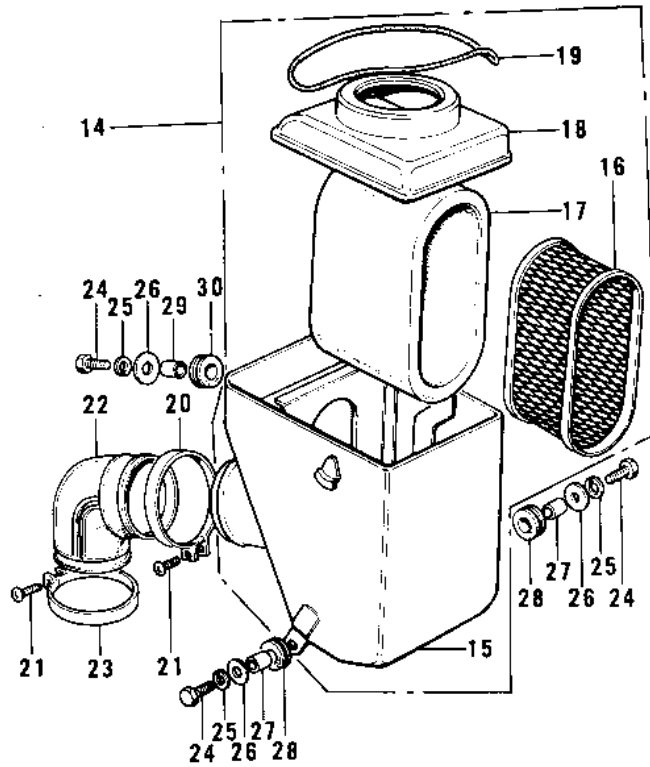

1973 F7-B PARTS DIAGRAM

AIR CLEANER/MUFFLER ('74-'75 F7-C/F6-D)

1973 F7-B PARTS LIST

AIR CLEANER/MUFFLER ('74-'75 F7-C/F6-D)

| ITEM NAME | PART NUMBER | QUANTITY |
|----------------------------------|-------------|----------|
| MUFFLER ASSY (Ref # 1) | 18001-106 | 1 |
| BAFFLE TUBE (Ref # 2) | 18033-073 | 1 |
| WASHER LOCK 6MM (Ref # 3) | 463H0600 | 1 |
| BOLT-UPSET,6X12 (Ref # 4) | 112G0612 | 1 |
| INSULATOR-HEAT (Ref # 5) | 18065-009 | 1 |
| INSULATOR (Ref # 6) | 18065-007 | 1 |
| COVER-MUFFLER (Ref # 7) | 18064-005 | 1 |
| SCREW PAN HEAD 6X12 (Ref # 8) | 220E0612 | 1 |
| BOLT HEX HEAD 8X28 (Ref # 9) | 114G0828 | 1 |
| WASHER SPRING 8MM (Ref # 10) | 461F0800 | 1 |
| WASHER,8X26X2.3 (Ref # 11) | 92022-1564 | 1 |
| COLLAR (Ref # 12) | 92027-102 | 1 |
| DAMPER RUBBER-MUFFLER (Ref # 13) | 18063-005 | 1 |
| AIR CLEANER ASSY (Ref # 14) | 11010-061 | 1 |
| BODY-AIR CLEANER (Ref # 15) | 11011-024 | 1 |
| HOLDER-CLENER ELEM (Ref # 16) | 11014-007 | 1 |
| ELEMENT,AIR,CLNR (Ref # 17) | 11013-036 | 1 |
| CAP-AIR CLEANER,BL (Ref # 18) | 11012-028 | 1 |
| "O" RING,100MM (Ref # 19) | 671B25100 | 1 |
| CLAMP,AIR CLEANER (Ref # 20) | 92037-129 | 1 |
| SCREW-PAN-CROS,6X35,B (Ref # 21) | 220C0635 | 1 |
| CONNECTOR (Ref # 22) | 11026-003 | 1 |
| CLAMP,AIR CLEANER (Ref # 23) | 92037-128 | 1 |
| BOLT-UPSET (Ref # 24) | 112G0625 | 1 |
| WASHER SPRING 6MM (Ref # 25) | 461F0600 | 1 |
| WASHER 6.5X20X1.6T (Ref # 26) | 92022-125 | 1 |
| COLLAR 6.8X10X10.5 (Ref # 27) | 92027-120 | 1 |
| GROMMET (Ref # 28) | 92071-046 | 1 |
| COLLAR (Ref # 29) | 92027-103 | 1 |

1973 F7-B PARTS LIST

AIR CLEANER/MUFFLER ('74-'75 F7-C/F6-D)

| ITEM NAME | PART NUMBER | QUANTITY |
|--------------------------|-------------|----------|
| DAMPER RUBBER (Ref # 30) | 92075-051 | 1 |