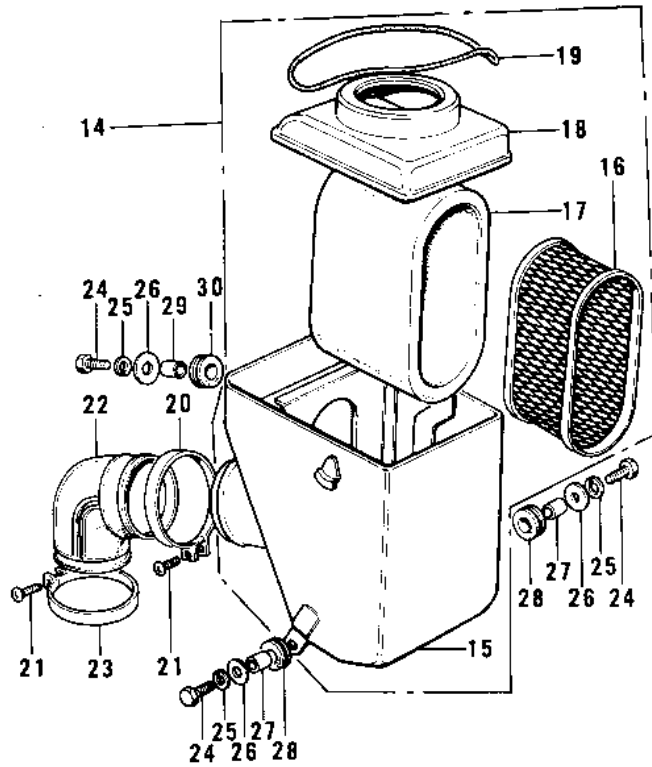

1972 F7-A PARTS DIAGRAM

AIR CLEANER/MUFFLER ('74-'75 F7-C/F6-D)

1972 F7-A PARTS LIST

AIR CLEANER/MUFFLER ('74-'75 F7-C/F6-D)

ITEM NAME	PART NUMBER	QUANTITY
MUFFLER ASSY (Ref # 1)	18001-106	
BAFFLE TUBE (Ref # 2)	18033-073	
WASHER LOCK 6MM (Ref # 3)	463H0600	
BOLT-UPSET,6X12 (Ref # 4)	112G0612	
INSULATOR-HEAT (Ref # 5)	18065-009	
INSULATOR (Ref # 6)	18065-007	
COVER-MUFFLER (Ref # 7)	18064-005	
SCREW PAN HEAD 6X12 (Ref # 8)	220E0612	
BOLT HEX HEAD 8X28 (Ref # 9)	114G0828	
WASHER SPRING 8MM (Ref # 10)	461F0800	
WASHER,8X26X2.3 (Ref # 11)	92022-1564	
COLLAR (Ref # 12)	92027-102	
DAMPER RUBBER-MUFFLER (Ref # 13)	18063-005	
AIR CLEANER ASSY (Ref # 14)	11010-061	
BODY-AIR CLEANER (Ref # 15)	11011-024	
HOLDER-CLENER ELEM (Ref # 16)	11014-007	
ELEMENT,AIR,CLNR (Ref # 17)	11013-036	
CAP-AIR CLEANER,BL (Ref # 18)	11012-028	
"O" RING,100MM (Ref # 19)	671B25100	
CLAMP,AIR CLEANER (Ref # 20)	92037-129	
SCREW-PAN-CROS,6X35,B (Ref # 21)	220C0635	
CONNECTOR (Ref # 22)	11026-003	
CLAMP,AIR CLEANER (Ref # 23)	92037-128	
BOLT-UPSET (Ref # 24)	112G0625	
WASHER SPRING 6MM (Ref # 25)	461F0600	
WASHER 6.5X20X1.6T (Ref # 26)	92022-125	
COLLAR 6.8X10X10.5 (Ref # 27)	92027-120	
GROMMET (Ref # 28)	92071-046	
COLLAR (Ref # 29)	92027-103	

1972 F7-A PARTS LIST

AIR CLEANER/MUFFLER ('74-'75 F7-C/F6-D)

ITEM NAME	PART NUMBER	QUANTITY
DAMPER RUBBER (Ref # 30)	92075-051	