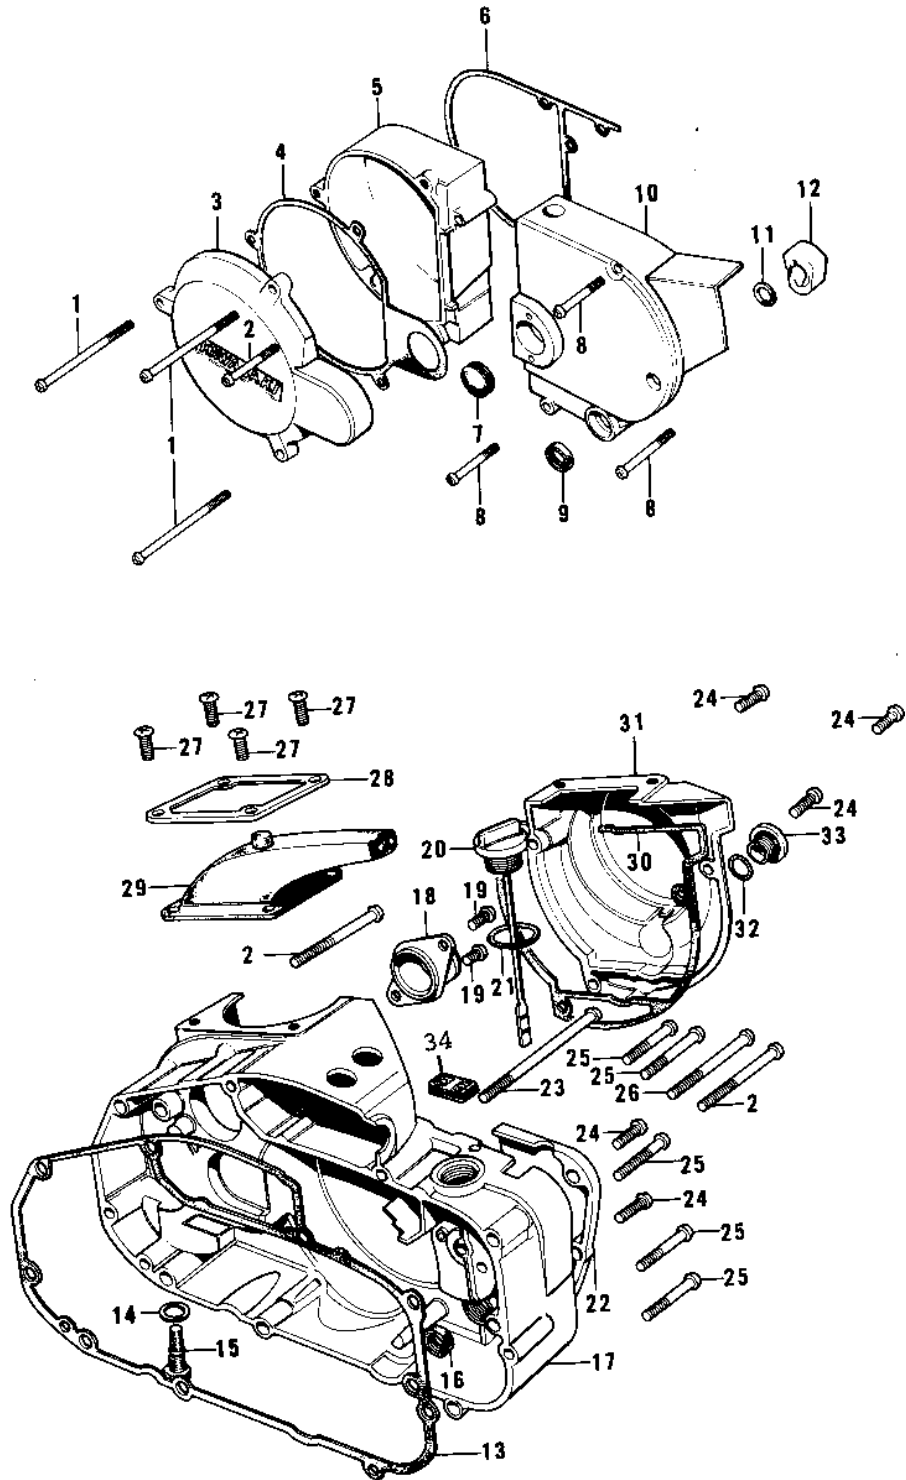

## 1973 F7-B PARTS DIAGRAM

ENGINE COVERS ('74-'75 F7-C/F6-D)

## 1973 F7-B PARTS LIST

ENGINE COVERS ('74-'75 F7-C/F6-D)

ITEM NAME	PART NUMBER	QUANTITY
SCREW-PAN HEAD,6X90 (Ref # 1)	220B0690	1
SCREW PAN HEAD 6X50 (Ref # 2)	220B0650	1
COVER,BRK POINT,BUFF (Ref # 3)	14027-017-80	1
GASKET-BREAKER COVER (Ref # 4)	14050-003	1
COVER,L.H ENG,BUFF (Ref # 5)	14031-042-80	1
GASKET-L.H ENGINE COV (Ref # 6)	14045-009	1
CAP-RUBBER (Ref # 7)	92073-015	1
SCREW PAN HEAD 6X55 (Ref # 8)	220B0655	1
SEAL-OIL (Ref # 9)	92049-1249	1
COVER,CHAIN.BUFF (Ref # 10)	14026-002-80	1
GASKET-CHAIN CASE COV (Ref # 11)	14045-010	1
TENSIONER-CHAIN (Ref # 12)	13123-006	1
GASKET-R.H ENGINE COV (Ref # 13)	14046-018	1
PLUG-FUEL DRAIN (Ref # 14)	92067-007	1
GASKET-DRAIN PLUG (Ref # 15)	92065-073	1
OIL SEAL TB16267 (Ref # 16)	92051-003	1
COVER,R.H ENG.BUFF (Ref # 17)	14032-092-80	1
HOLDER,CARBURETOR (Ref # 18)	16065-026	1
SCREW PAN HEAD 6X12 (Ref # 19)	220B0612	1
PLUG-OIL FILLER (Ref # 20)	16115-015	1
"O" RING,20MM (Ref # 21)	670B2020	2
COVER,OIL PUMP,BUFF (Ref # 22)	14030-029-80	1
SCREW PAN HEAD 6X80 (Ref # 23)	220B0680	1
SCREW PAN HEAD 6X20 (Ref # 24)	220B0620	1
SCREW PAN HEAD 6X35 (Ref # 25)	220B0635	1
SCREW PAN HEAD 6X40 (Ref # 26)	220B0640	1
SCREW PAN HEAD 6X16 (Ref # 27)	220B0616	1
HOLDER-CARBURETOR CAP (Ref # 28)	14065-002	1
CAP,CARBURETOR (Ref # 29)	14038-037	1

## 1973 F7-B PARTS LIST

ENGINE COVERS ('74-'75 F7-C/F6-D)

ITEM NAME	PART NUMBER	QUANTITY
GASKET-CARBURETOR COV (Ref # 30)	14048-003	1
COVER,CARB,BUFF (Ref # 31)	14030-057-80	1
PLUG,CARBURETOR COVER (Ref # 33)	92067-022	1
GROMMET-OVERFLOW PIPE (Ref # 34)	16136-005	1