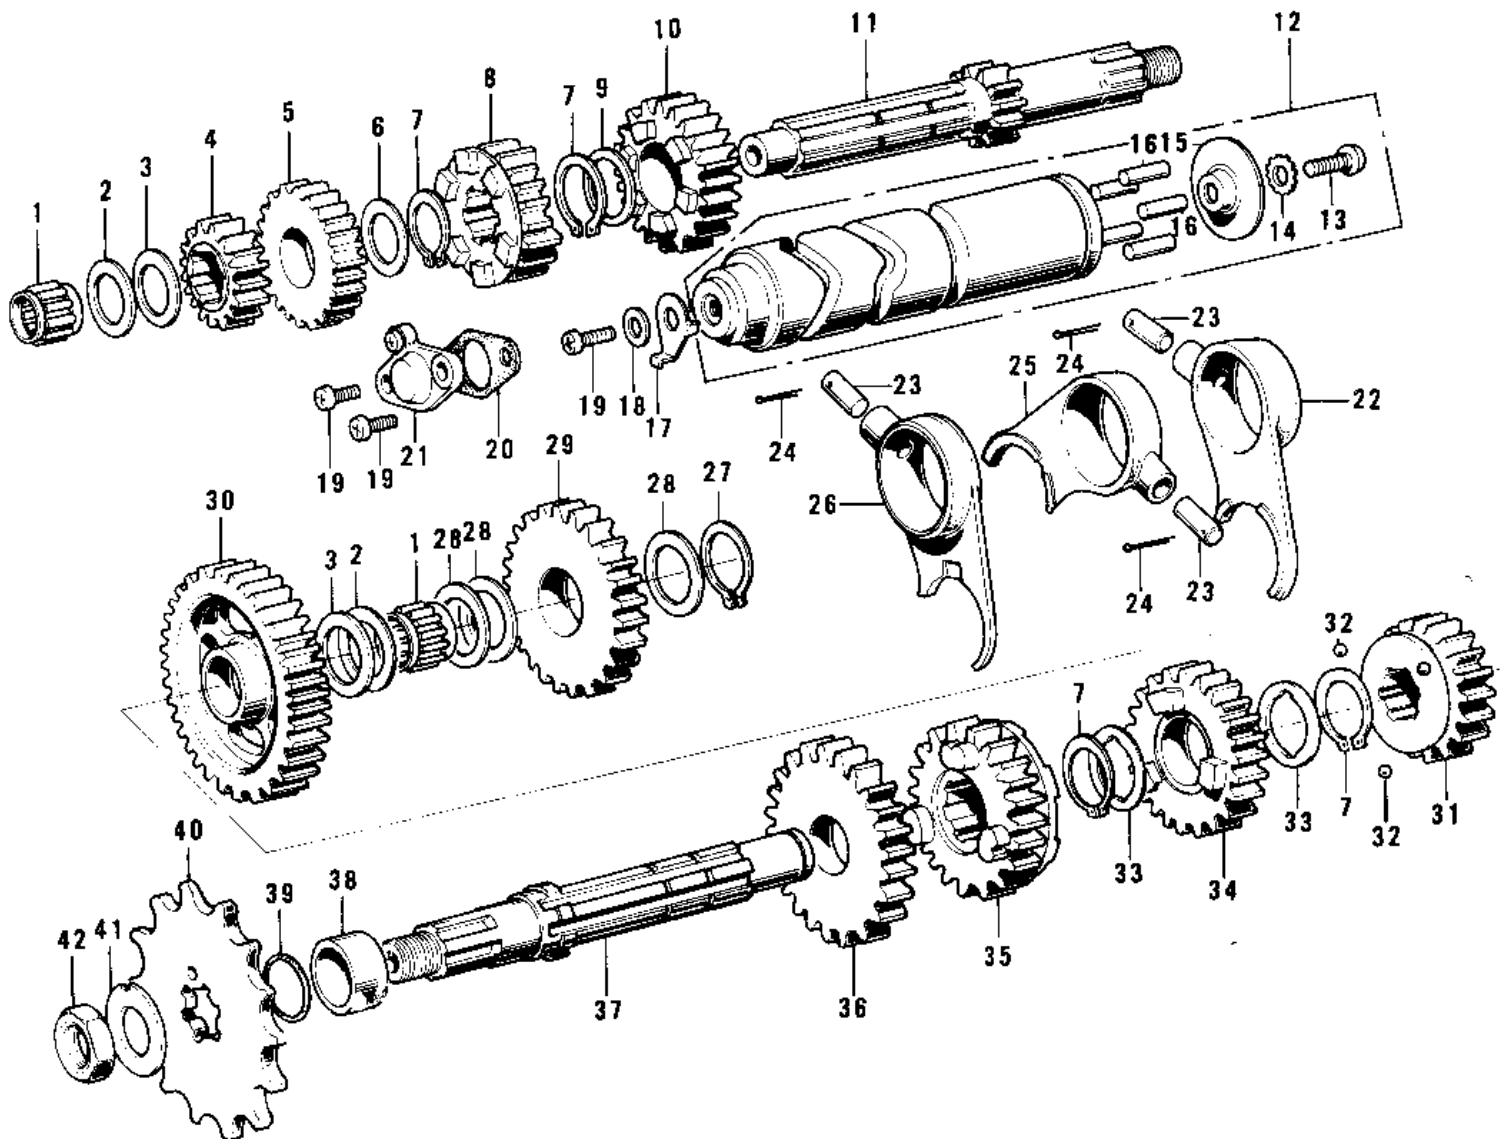

1973 F7-B PARTS DIAGRAM

TRANSMISSION/CHANGE DRUM ('74-'75 F7-C/F)

1973 F7-B PARTS LIST

TRANSMISSION/CHANGE DRUM ('74-'75 F7-C/F)

ITEM NAME	PART NUMBER	QUANTITY
BEARING-NEEDLE (Ref # 1)	92046-026	1
WASHER-THRUST (Ref # 2)	92022-170	1
WASHER-THRUST (Ref # 3)	92022-171	1
2ND GEAR-DRIVE (Ref # 4)	13130-024	1
4TH GEAR-DRIVE (Ref # 5)	13134-008	1
WASHER-PLAIN (Ref # 6)	92022-181	1
CIRCLIP,21MM (Ref # 7)	480J2100	1
3RD GEAR-DRIVE (Ref # 8)	13132-022	1
WASHER 22MM (Ref # 9)	92022-106	1
TOP GEAR-DRIVE (Ref # 10)	13136-031	1
SHAFT-DRIVE (Ref # 11)	13127-029	1
DRUM ASSY-GEAR CHANGE (Ref # 12)	13239-002	1
SCREW PAN HEAD 6X14 (Ref # 13)	220B0614	1
WASHER LOCK 6MM (Ref # 14)	464H0600	1
PLATE-CHANGE DRUM PIN (Ref # 15)	13142-009	1
PIN GEAR CHANGE DRUM (Ref # 16)	92042-014	1
ROTOR,NEUTRAL INDICTR (Ref # 17)	21007-1003	1
WASHER PLAIN 6MM (Ref # 18)	410B0600	1
SCREW PAN HEAD, 6X16 (Ref # 19)	220B0616	1
GASKET NEUTRAL SWITCH (Ref # 20)	13146-002	1
SWITCH,NEUTRAL (Ref # 21)	13151-1001	1
FORK-SELECTOR,LOW (Ref # 22)	13140-050	1
PIN SELECT FORK GUIDE (Ref # 23)	92043-005	1
PIN COTTER 3.0X20 (Ref # 24)	550D3020	1
FORK-SELECTOR,TOP (Ref # 25)	13140-049	1
FORK-SELECTOR (Ref # 26)	13140-030	1
CIRCLIP 15MM (Ref # 27)	480J1500	1
WASHER-PLAIN (Ref # 28)	92022-169	1
IDLE GEAR-KICKSTARTER (Ref # 29)	13073-009	1

1973 F7-B PARTS LIST

TRANSMISSION/CHANGE DRUM ('74-'75 F7-C/F)

ITEM NAME	PART NUMBER	QUANTITY
LOW GEAR,OUTPUT SHAFT (Ref # 30)	13129-051	1
TOP GEAR-OUTPUT (Ref # 31)	13137-016	1
BALL STEEL 5/32' (Ref # 32)	600A0500	1
WASHER-LOCK (Ref # 33)	92024-031	1
3RD GEAR-OUTPUT (Ref # 34)	13133-021	1
4TH GEAR-OUTPUT (Ref # 35)	13135-012	1
2ND GEAR-OUTPUT (Ref # 36)	13131-029	1
SHAFT-OUTPUT (Ref # 37)	13128-028	1
COLLAR-ENG SPROCKET (Ref # 38)	92027-180	1
"O" RING (Ref # 39)	92055-022	1
SPROCKET-OUTPUT,14T (Ref # 40)	13144-1058	1
ENGINE SPROCKET,13T (Ref # 40)	13144-053	1
ENGINE SPROCKET,1ST (Ref # 40)	13144-054	1
WASHER LOCK 12MM (Ref # 41)	92024-002	1
NUT,12MM (Ref # 42)	92016-024	1