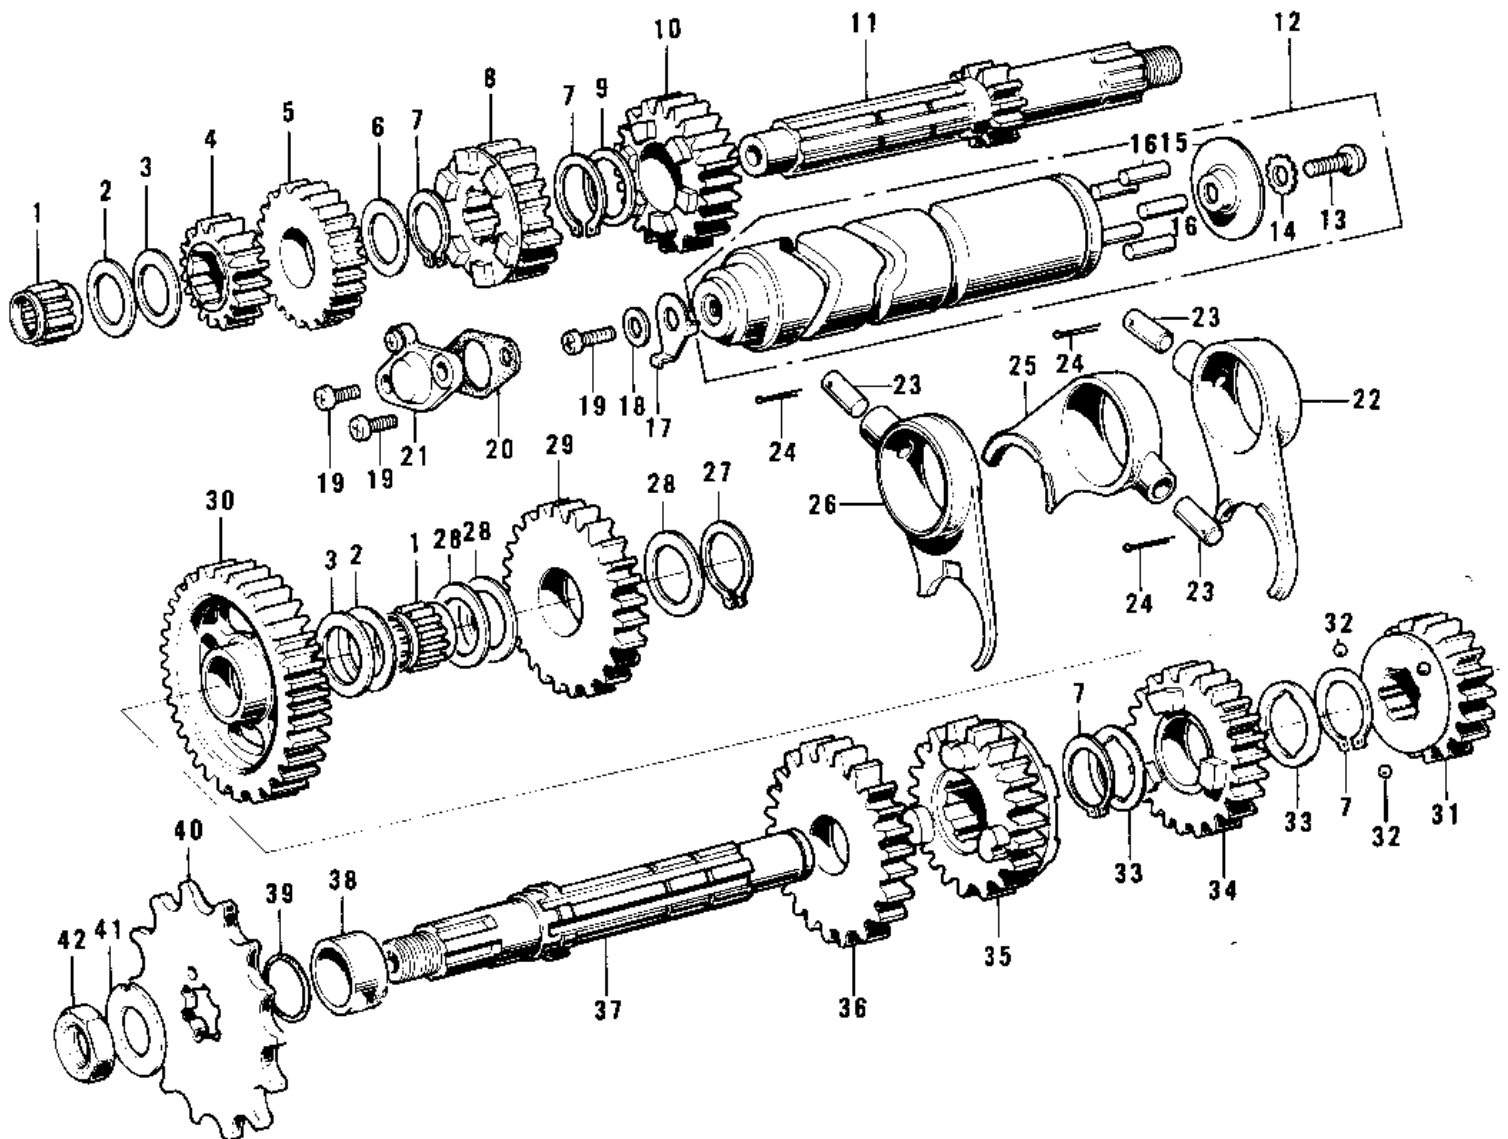

# 1972 F7-A PARTS DIAGRAM

TRANSMISSION/CHANGE DRUM ('74-'75 F7-C/F)

# 1972 F7-A PARTS LIST

TRANSMISSION/CHANGE DRUM ('74-'75 F7-C/F)

ITEM NAME	PART NUMBER	QUANTITY
BEARING-NEEDLE (Ref # 1)	92046-026	
WASHER-THRUST (Ref # 2)	92022-170	
WASHER-THRUST (Ref # 3)	92022-171	
2ND GEAR-DRIVE (Ref # 4)	13130-024	
4TH GEAR-DRIVE (Ref # 5)	13134-008	
WASHER-PLAIN (Ref # 6)	92022-181	
CIRCLIP,21MM (Ref # 7)	480J2100	
3RD GEAR-DRIVE (Ref # 8)	13132-022	
WASHER 22MM (Ref # 9)	92022-106	
TOP GEAR-DRIVE (Ref # 10)	13136-031	
SHAFT-DRIVE (Ref # 11)	13127-029	
DRUM ASSY-GEAR CHANGE (Ref # 12)	13239-002	
SCREW PAN HEAD 6X14 (Ref # 13)	220B0614	
WASHER LOCK 6MM (Ref # 14)	464H0600	
PLATE-CHANGE DRUM PIN (Ref # 15)	13142-009	
PIN GEAR CHANGE DRUM (Ref # 16)	92042-014	
ROTOR,NEUTRAL INDICTR (Ref # 17)	21007-1003	
WASHER PLAIN 6MM (Ref # 18)	410B0600	
SCREW PAN HEAD, 6X16 (Ref # 19)	220B0616	
GASKET NEUTRAL SWITCH (Ref # 20)	13146-002	
SWITCH,NEUTRAL (Ref # 21)	13151-1001	
FORK-SELECTOR,LOW (Ref # 22)	13140-050	
PIN SELECT FORK GUIDE (Ref # 23)	92043-005	
PIN COTTER 3.0X20 (Ref # 24)	550D3020	
FORK-SELECTOR,TOP (Ref # 25)	13140-049	
FORK-SELECTOR (Ref # 26)	13140-030	
CIRCLIP 15MM (Ref # 27)	480J1500	
WASHER-PLAIN (Ref # 28)	92022-169	
IDLE GEAR-KICKSTARTER (Ref # 29)	13073-009	

## 1972 F7-A PARTS LIST

TRANSMISSION/CHANGE DRUM ('74-'75 F7-C/F)

ITEM NAME	PART NUMBER	QUANTITY
LOW GEAR,OUTPUT SHAFT (Ref # 30)	13129-051	
TOP GEAR-OUTPUT (Ref # 31)	13137-016	
BALL STEEL 5/32' (Ref # 32)	600A0500	
WASHER-LOCK (Ref # 33)	92024-031	
3RD GEAR-OUTPUT (Ref # 34)	13133-021	
4TH GEAR-OUTPUT (Ref # 35)	13135-012	
2ND GEAR-OUTPUT (Ref # 36)	13131-029	
SHAFT-OUTPUT (Ref # 37)	13128-028	
COLLAR-ENG SPROCKET (Ref # 38)	92027-180	
"0" RING (Ref # 39)	92055-022	
SPROCKET-OUTPUT,14T (Ref # 40)	13144-1058	
ENGINE SPROCKET,13T (Ref # 40)	13144-053	
ENGINE SPROCKET,1ST (Ref # 40)	13144-054	
WASHER LOCK 12MM (Ref # 41)	92024-002	
NUT,12MM (Ref # 42)	92016-024	