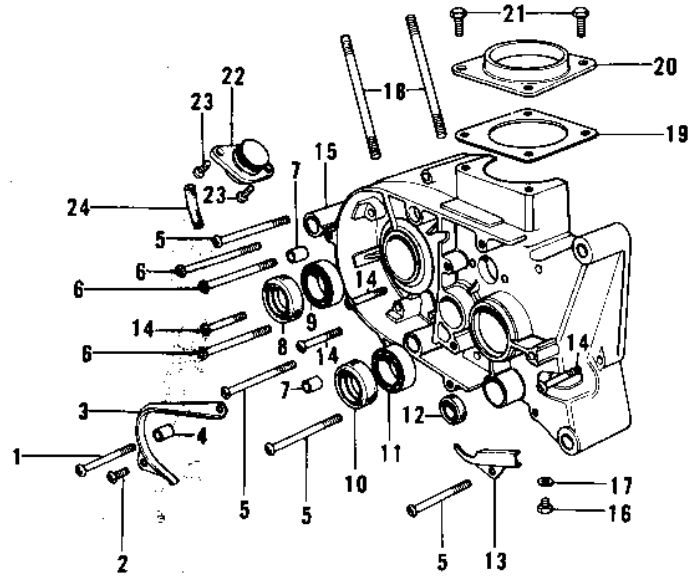

1972 F7-A PARTS DIAGRAM

CRANKCASE ('74-'75 F7-C/F6-D)