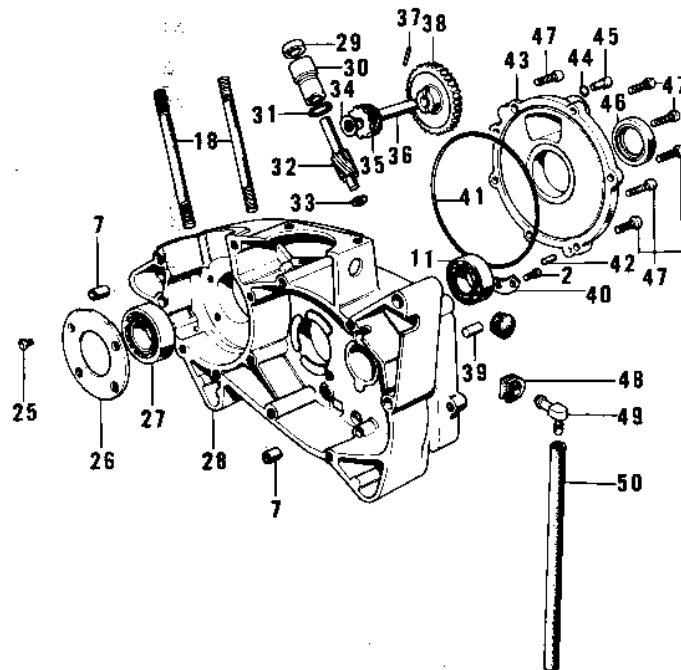

1972 F7-A PARTS DIAGRAM

CRANKCASE ('74-'75 F7-C/F6-D)