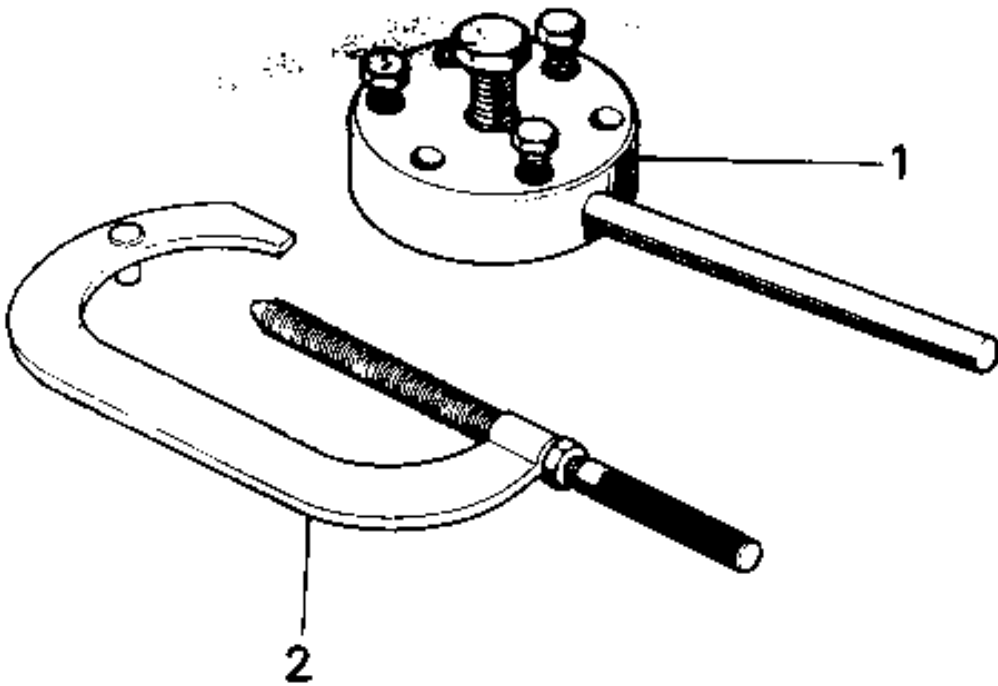

1972 F7-A PARTS DIAGRAM

SPECIAL SERVICE TOOLS

1972 F7-A PARTS LIST

SPECIAL SERVICE TOOLS

ITEM NAME	PART NUMBER	QUANTITY
FULLER-MAGNETO (Ref # 1)	56019-068	
57001-1243 (Canada) (Ref # 2)	56019-040	
UNAVAILABLE IN PRICE BOOK (Ref # 3)	56019-009	