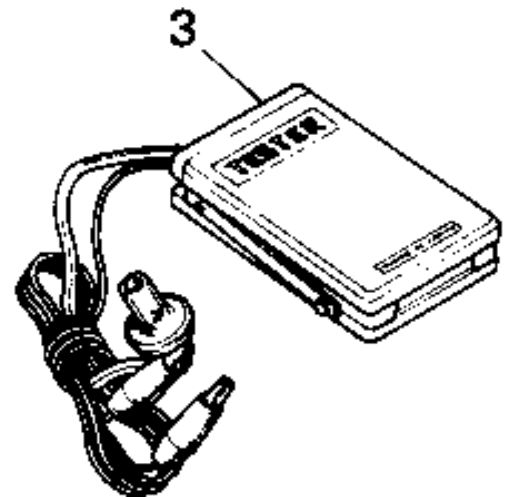

1972 F7-A PARTS DIAGRAM

SPECIAL SERVICE TOOLS

1972 F7-A PARTS LIST

SPECIAL SERVICE TOOLS

ITEM NAME	PART NUMBER	QUANTITY
FULLER-MAGNETO (Ref # 1)	56019-068	
57001-1243 (Canada) (Ref # 2)	56019-040	
UNAVAILABLE IN PRICE BOOK (Ref # 3)	56019-009	