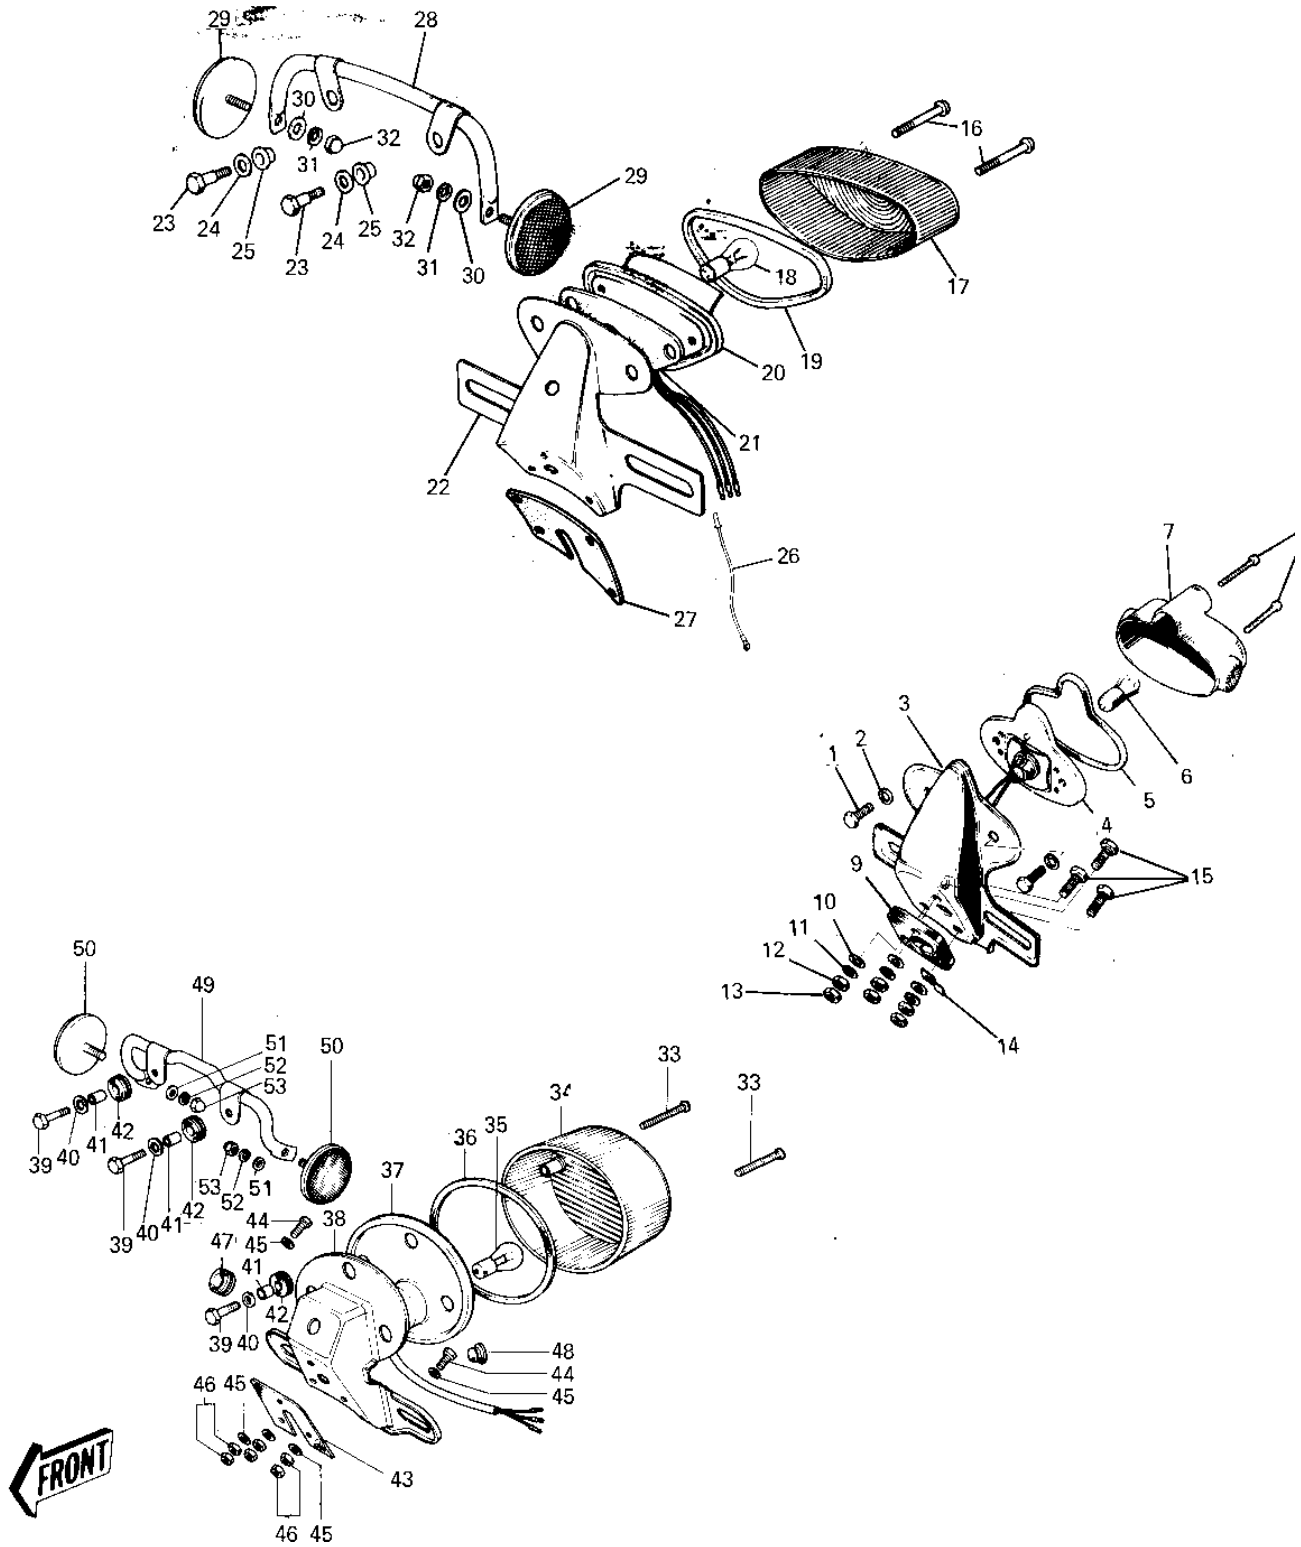

1972 F7-A PARTS DIAGRAM

TAILLIGHT ('71-'73 F7/F7-A/F7-B)

1972 F7-A PARTS LIST

TAILLIGHT ('71-'73 F7/F7-A/F7-B)

ITEM NAME	PART NUMBER	QUANTITY
LAMP ASSY-TAIL,BLACK (Ref # 1~8)	23024-019-21	
BOLT HEX HEAD 5X10 (Ref # 1)	110N0510	
WASHER SPRING 5MM (Ref # 2)	461F0500	
BKT LICENSE PLT BLACK (Ref # 3)	23036-007-10	
SOCKET TAIL LAMP (Ref # 4)	23027-009	
GASKET TAIL LAMP (Ref # 5)	23028-008	
BULB 6V 3/21CP (Ref # 6)	92069-023	
LENS TAIL LAMP (Ref # 7)	23026-010	
SCREW PAN HEAD 4X50 (Ref # 8)	220E0450	
DAMPER-TAIL LAMP SHCK (Ref # 9)	35039-005	
WASHER 6.5X20X1.6T (Ref # 10)	92022-125	
WASHER SPRING 6MM (Ref # 11)	461F0600	
NUT 6MM (Ref # 12)	311B0600	
NUT 6MM (Ref # 13)	312B0600	
CLIP WIRING HARNESS (Ref # 14)	35024-002	
BOLT-UPSET,6X35 (Ref # 15)	112G0635	
LAMP ASSY-TAIL,BLACK (Ref # 16~26)	23024-019-21	
SCREW (Ref # 16)	220R0455	
LENS-TAIL LAMP (Ref # 17)	23026-022	
BULB 6V 3/21CP (Ref # 18)	92069-023	
GASKET-TAIL LAMP LENS (Ref # 19)	23028-016	
CASE-TAIL LAMP (Ref # 20,21)	23027-029	
GASKET-TAIL LAMP CASE (Ref # 21)	23028-015	
BKT-LICENSE PLT,BLACK (Ref # 22)	23036-014-21	
BOLT (Ref # 23)	92001-111	
WASHER,8.5X20X1.6 (Ref # 24)	92022-1561	
DAMPER RUBBER (Ref # 25)	92075-091	
WIRE IGNITION LEAD (Ref # 26)	26011-014	
DAMPER-TAIL LAMP SHCK (Ref # 27)	35039-005	