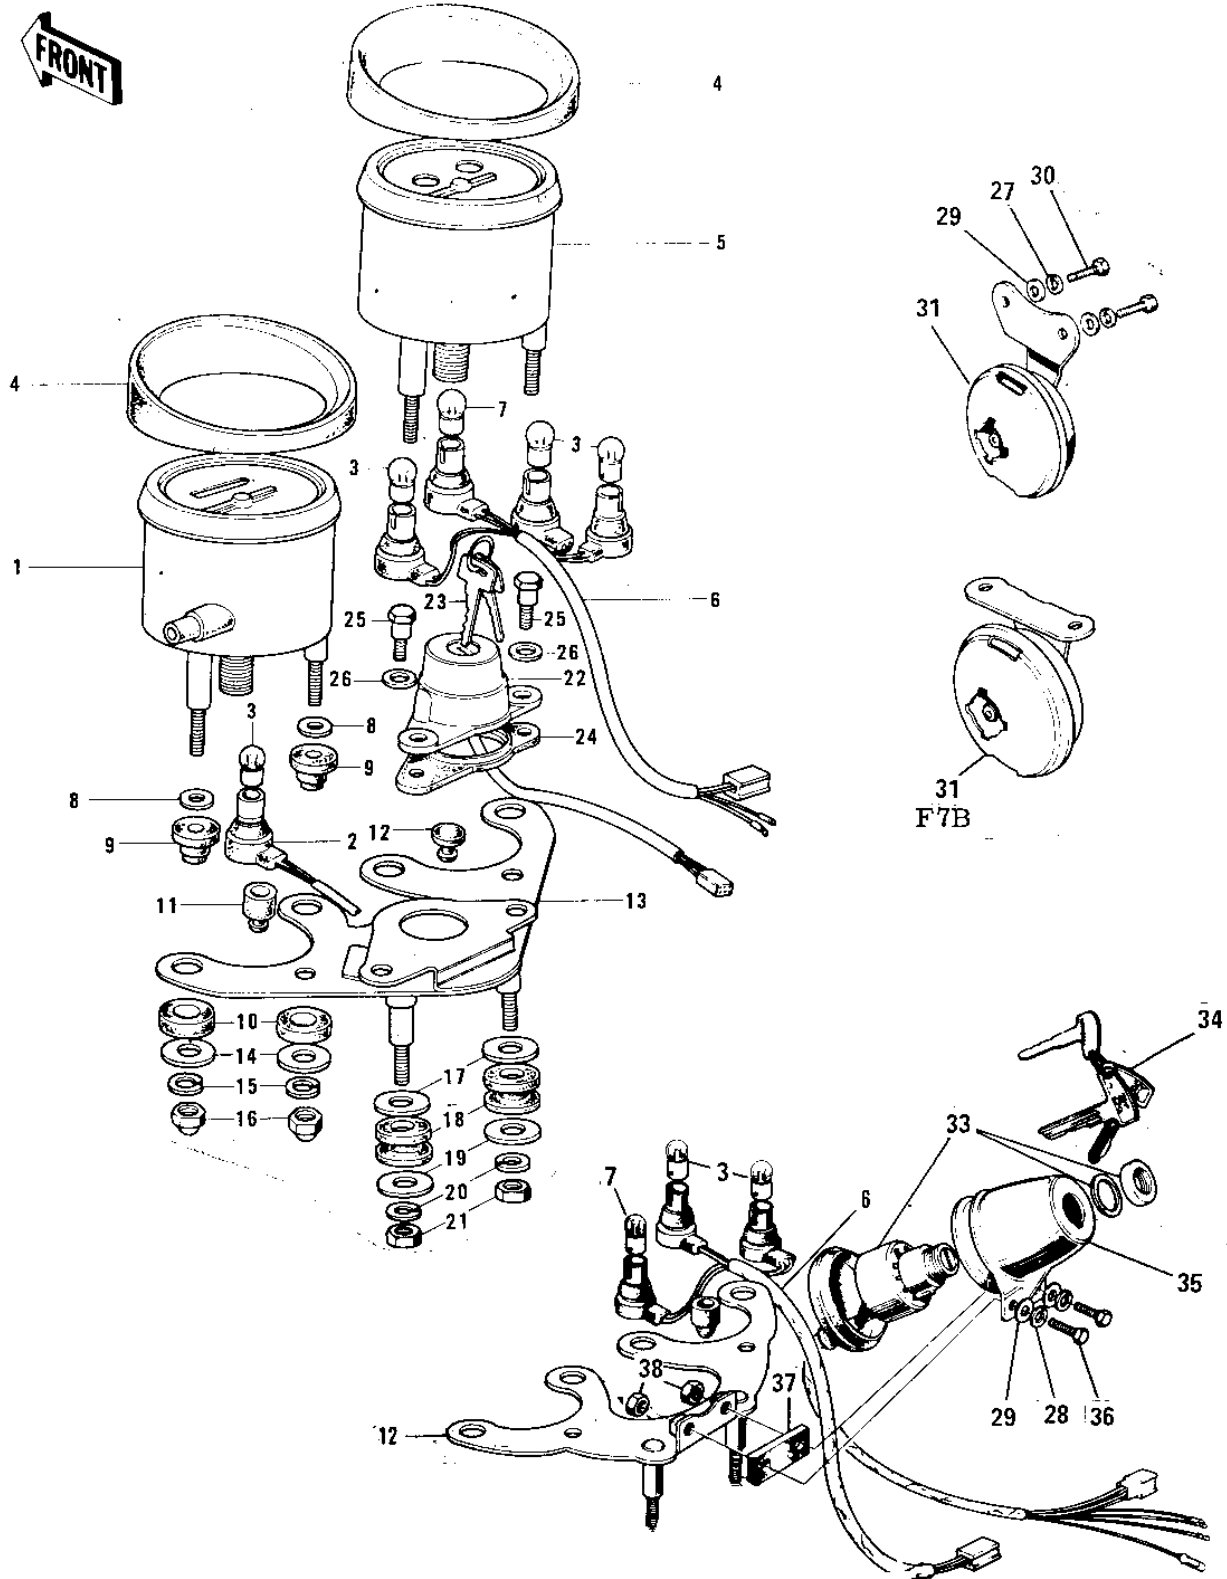

1973 F7-B PARTS DIAGRAM

METERS/IGNITION SWITCH

1973 F7-B PARTS LIST

METERS/IGNITION SWITCH

ITEM NAME	PART NUMBER	QUANTITY
SPEEDOMETER ASSY,MPH (Ref # 1 ~ 4)	25001-045	2
SOCKET-SPEEDOMETER (Ref # 2)	25011-015	1
BULB-6V 3W (Ref # 3)	92069-053	2
COVER-SPEEDOMETER (Ref # 4)	25012-003	1
TACHOMETER ASSY (Ref # 3 ~ 7)	25015-011	1
TACHOMETER ASSY (Ref # 3 ~ 7)	25015-019	1
SOCKET-TACHOMETER (Ref # 6)	25011-016	1
SOCKET-TACHOMETER (Ref # 6)	25011-028	1
BULB 6V 1.5W (Ref # 7)	92069-024	1
WASHER,8.5X20X1.6 (Ref # 8)	92022-1561	1
DAMPER RUBBER (Ref # 9)	92075-143	1
DAMPER RUBBER (Ref # 10)	92075-066	1
DAMPER RUBB SPEEDMETR (Ref # 11)	92075-035	1
DAMPER RUBBER (Ref # 12)	92075-155	1
BRACKET-SPEEDOMETER (Ref # 13)	25008-013	1
BRACKET METER (Ref # 13)	25008-015	1
WASHER PL 5.2X18X1.2 (Ref # 14)	92022-285	1
WASHER SPRING 5MM (Ref # 15)	461F0500	1
NUT-CAP,5MM (Ref # 16)	322N0500	1
WASHER PLAIN 8MM (Ref # 17)	411B0800	1
DAMPER RUBB SPEEDMETR (Ref # 18)	92075-024	1
WASHER 6.5X20X1.6T (Ref # 19)	92022-125	1
WASHER SPRING 6MM (Ref # 20)	461F0600	2
NUT 6MM (Ref # 21)	311B0600	1
SWITCH ASSY,IGNITION (Ref # 22,23)	27005-068	2
KEY SET,#155 (Ref # 23)	27008-042-55	1
KEY SET,#156 (Ref # 23)	27008-042-56	1
KEY SET,#157 (Ref # 23)	27008-042-57	1
KEY SET,#158 (Ref # 23)	27008-042-58	1