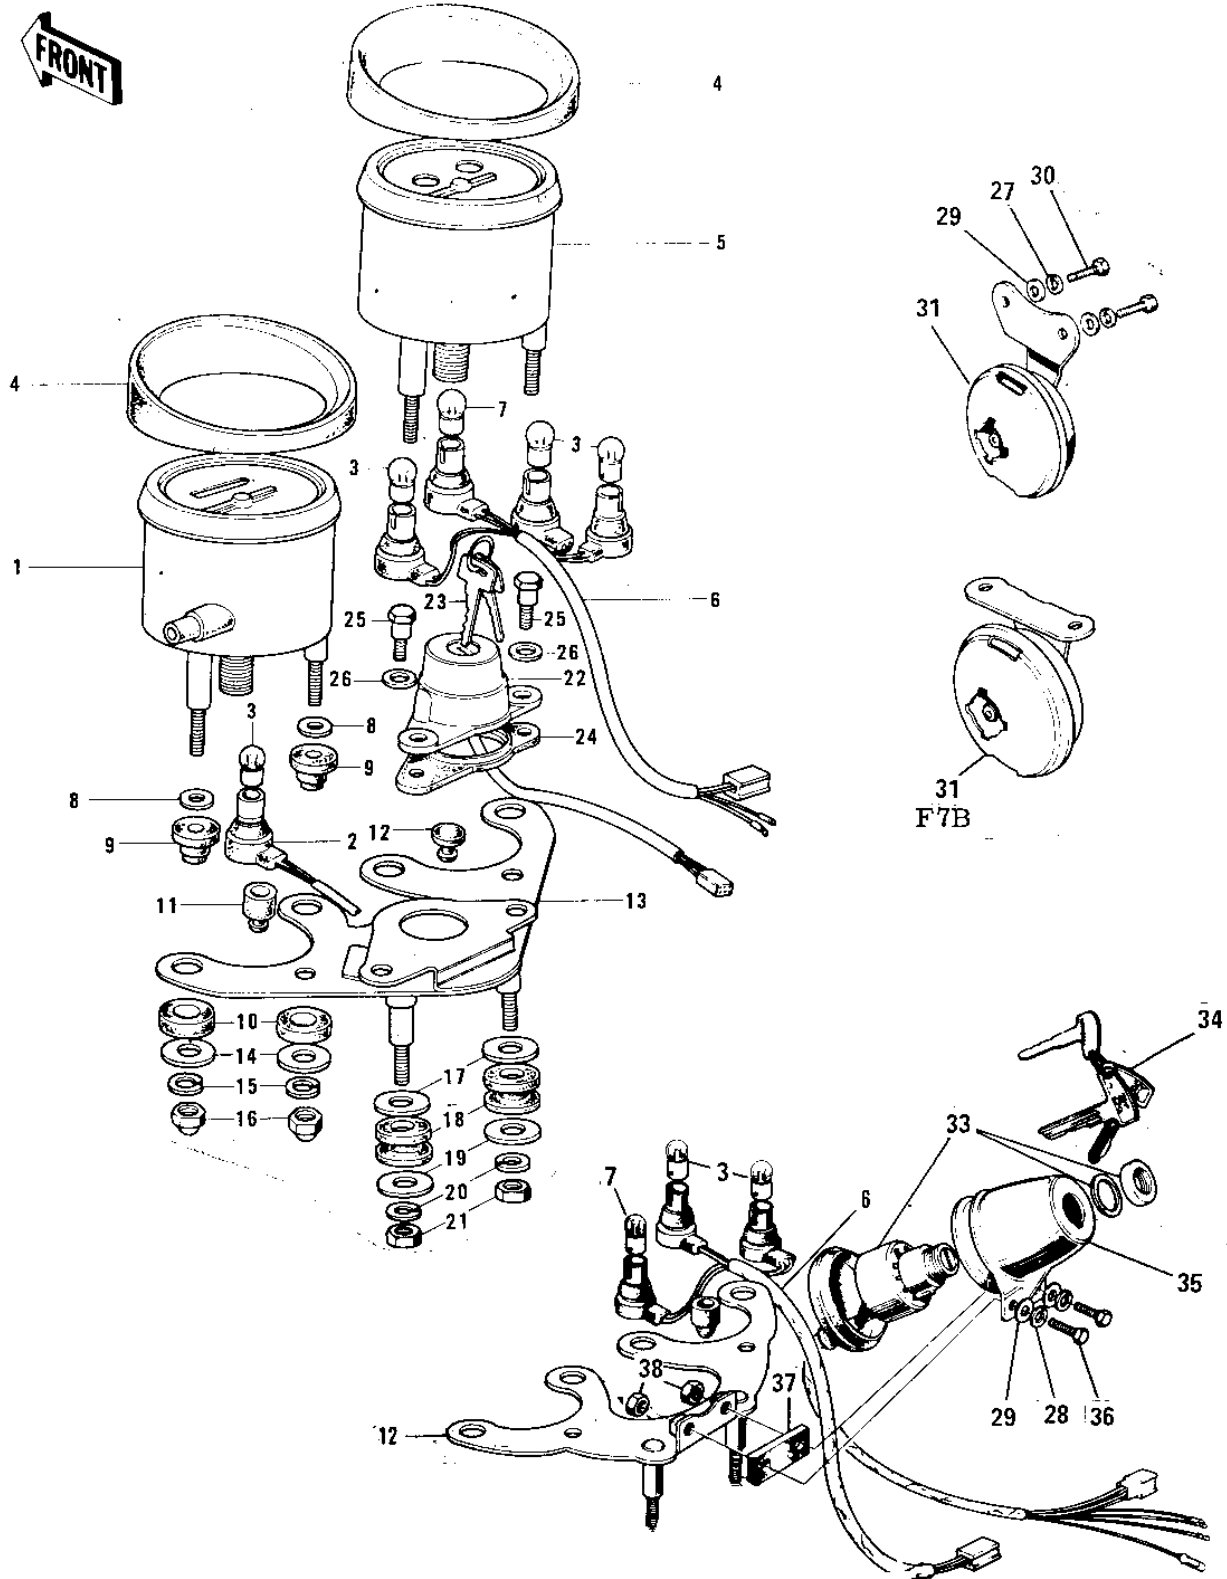

# 1972 F7-A PARTS DIAGRAM

METERS/IGNITION SWITCH

## METERS/IGNITION SWITCH

ITEM NAME	PART NUMBER	QUANTITY
SPEEDOMETER ASSY,MPH (Ref # 1 ~ 4)	25001-045	
SPEEDOMETER ASSY,MPH (Ref # 1 ~ 4)	25001-045	
SOCKET-SPEEDOMETER (Ref # 2)	25011-015	
BULB-6V 3W (Ref # 3)	92069-053	
BULB-6V 3W (Ref # 3)	92069-053	
COVER-SPEEDOMETER (Ref # 4)	25012-003	
TACHOMETER ASSY (Ref # 3 ~ 7)	25015-011	
TACHOMETER ASSY (Ref # 3 ~ 7)	25015-019	
SOCKET-TACHOMETER (Ref # 6)	25011-016	
SOCKET-TACHOMETER (Ref # 6)	25011-028	
BULB 6V 1.5W (Ref # 7)	92069-024	
WASHER,8.5X20X1.6 (Ref # 8)	92022-1561	
DAMPER RUBBER (Ref # 9)	92075-143	
DAMPER RUBBER (Ref # 10)	92075-066	
DAMPER RUBB SPEEDMETR (Ref # 11)	92075-035	
DAMPER RUBBER (Ref # 12)	92075-155	
BRACKET-SPEEDOMETER (Ref # 13)	25008-013	
BRACKET METER (Ref # 13)	25008-015	
WASHER PL 5.2X18X1.2 (Ref # 14)	92022-285	
WASHER SPRING 5MM (Ref # 15)	461F0500	
NUT-CAP,5MM (Ref # 16)	322N0500	
WASHER PLAIN 8MM (Ref # 17)	411B0800	
DAMPER RUBB SPEEDMETR (Ref # 18)	92075-024	
WASHER 6.5X20X1.6T (Ref # 19)	92022-125	
WASHER SPRING 6MM (Ref # 20)	461F0600	
NUT 6MM (Ref # 21)	311B0600	
SWITCH ASSY,IGNITION (Ref # 22,23)	27005-068	
SWITCH ASSY,IGNITION (Ref # 22,23)	27005-068	
KEY SET,#155 (Ref # 23)	27008-042-55	