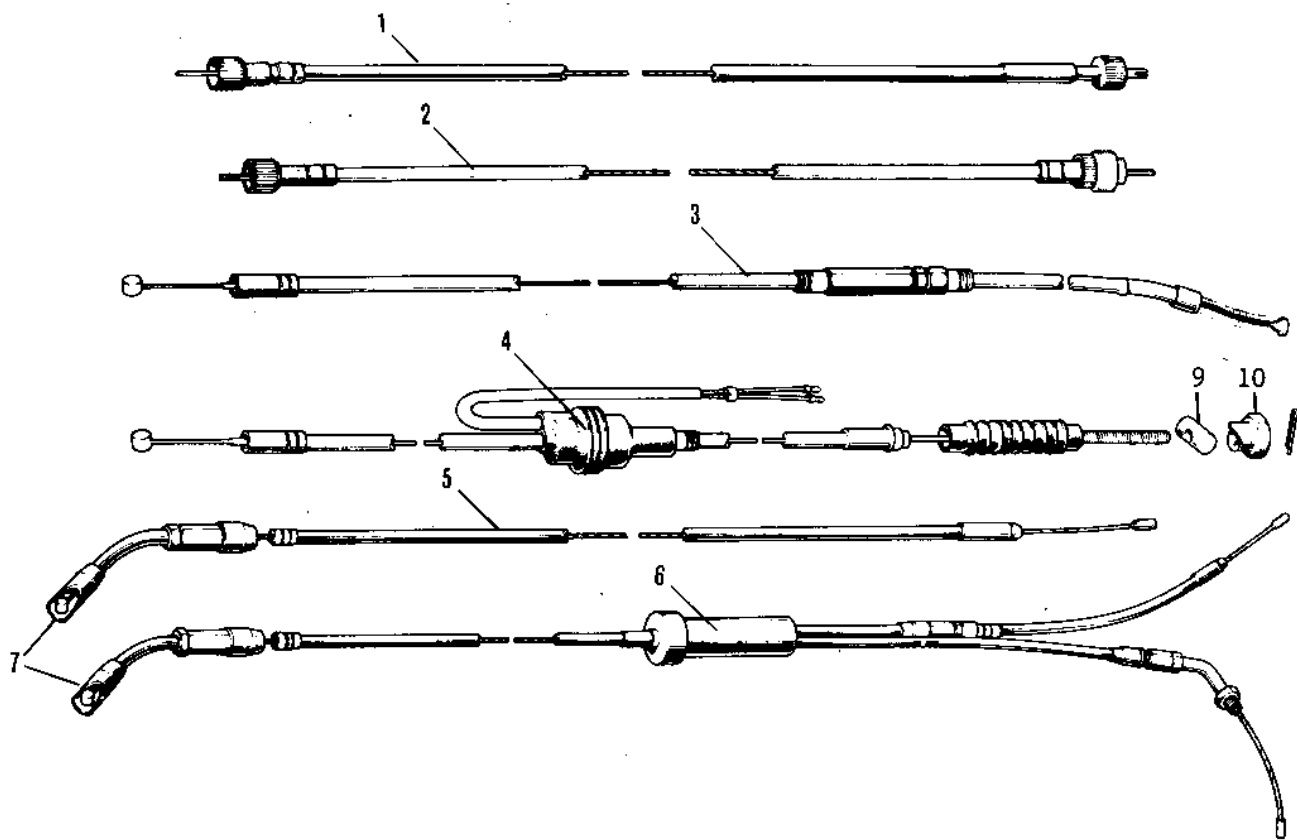

1973 F7-B PARTS DIAGRAM

CABLES ('71-'73 F7/F7-A/F7-B)

1973 F7-B PARTS LIST

CABLES ('71-'73 F7/F7-A/F7-B)

ITEM NAME	PART NUMBER	QUANTITY
CABLE,SPEEDOMETER (Ref # 1)	54001-032	1
CABLE-TACHOMETER (Ref # 2)	54018-009	1
CABLE-CLUTCH (Ref # 3)	54011-038	1
CABLE-FRONT BRAKE (Ref # 4)	54005-056	1
CABLE-FRONT BRAKE (Ref # 4)	54005-057	1
CABLE-STARTER (Ref # 5)	54017-039	1
CABLE,STARTER (Ref # 5)	54017-060	1
CABLE-CONTROL (Ref # 6)	54012-067	1
CABLE-CONTROL (Ref # 6)	54012-082	1
DUST SHIELD-CABLE (Ref # 7)	54009-004	1
CLAMP-CABLE (Ref # 8)	92037-069	1
JOINT-BRAKE CABLE (Ref # 9)	92043-082	1
NUT-BRAKE ROD ADJUST (Ref # 10)	92015-052	1