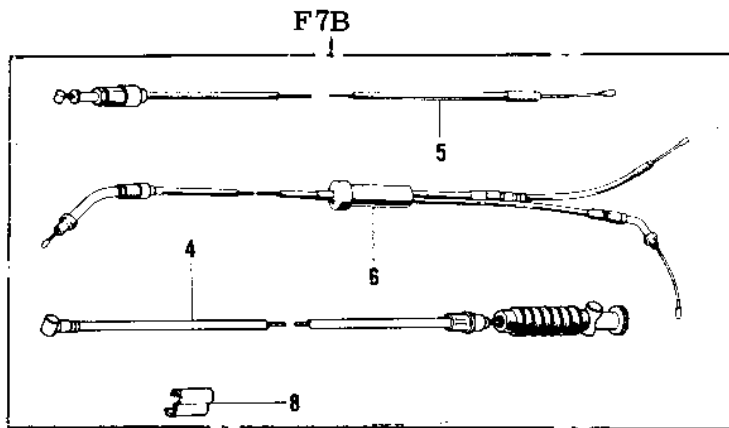

1973 F7-B PARTS DIAGRAM

CABLES ('71-'73 F7/F7-A/F7-B)

1973 F7-B PARTS LIST

CABLES ('71-'73 F7/F7-A/F7-B)

ITEM NAME	PART NUMBER	QUANTITY
CABLE,SPEEDOMETER (Ref # 1)	54001-032	1
CABLE-TACHOMETER (Ref # 2)	54018-009	1
CABLE-CLUTCH (Ref # 3)	54011-038	1
CABLE-FRONT BRAKE (Ref # 4)	54005-056	1
CABLE-FRONT BRAKE (Ref # 4)	54005-057	1
CABLE-STARTER (Ref # 5)	54017-039	1
CABLE,STARTER (Ref # 5)	54017-060	1
CABLE-CONTROL (Ref # 6)	54012-067	1
CABLE-CONTROL (Ref # 6)	54012-082	1
DUST SHIELD-CABLE (Ref # 7)	54009-004	1
CLAMP-CABLE (Ref # 8)	92037-069	1
JOINT-BRAKE CABLE (Ref # 9)	92043-082	1
NUT-BRAKE ROD ADJUST (Ref # 10)	92015-052	1