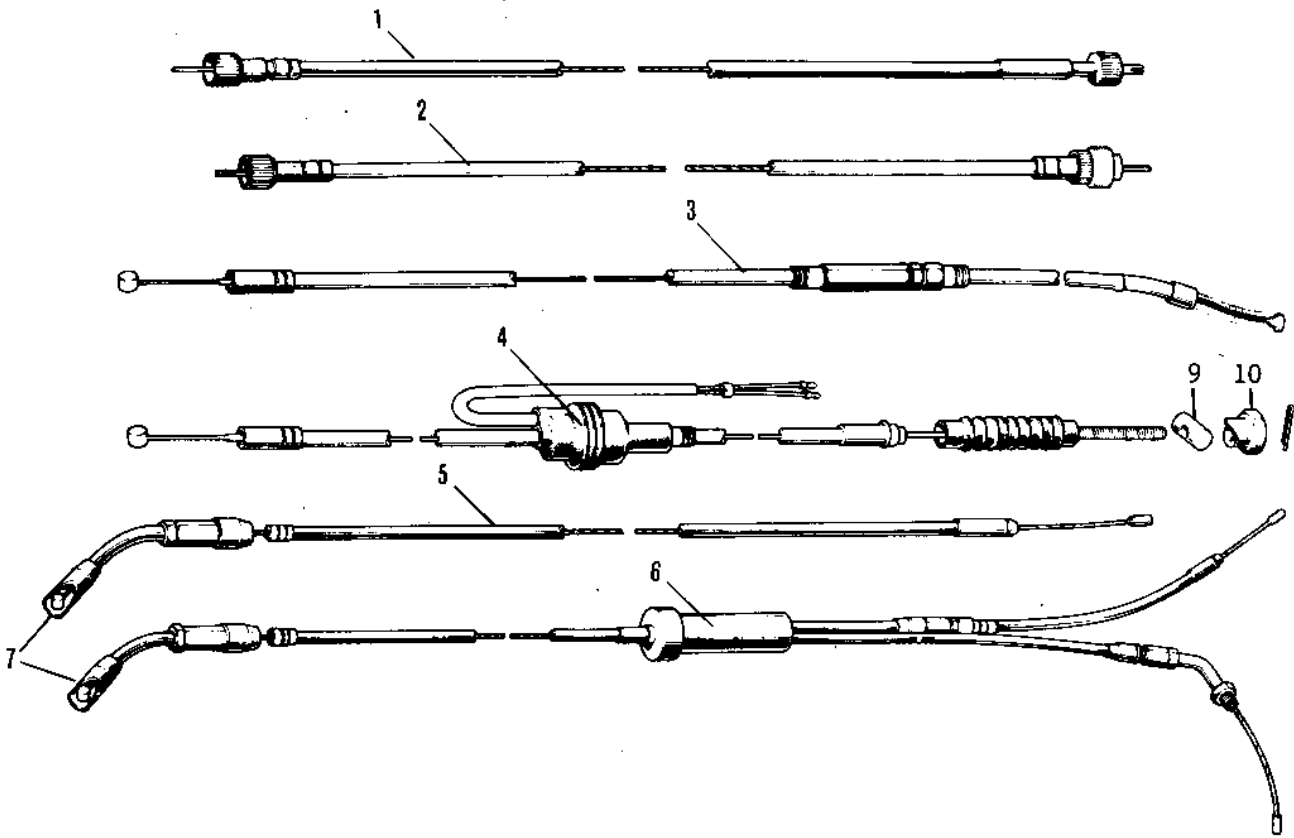

1972 F7-A PARTS DIAGRAM

CABLES (71-73 F7/F7-A/F7-B)

1972 F7-A PARTS LIST

CABLES ('71-'73 F7/F7-A/F7-B)

ITEM NAME	PART NUMBER	QUANTITY
CABLE,SPEEDOMETER (Ref # 1)	54001-032	
CABLE-TACHOMETER (Ref # 2)	54018-009	
CABLE-CLUTCH (Ref # 3)	54011-038	
CABLE-FRONT BRAKE (Ref # 4)	54005-056	
CABLE-FRONT BRAKE (Ref # 4)	54005-057	
CABLE-STARTER (Ref # 5)	54017-039	
CABLE,STARTER (Ref # 5)	54017-060	
CABLE-CONTROL (Ref # 6)	54012-067	
CABLE-CONTROL (Ref # 6)	54012-082	
DUST SHIELD-CABLE (Ref # 7)	54009-004	
CLAMP-CABLE (Ref # 8)	92037-069	
JOINT-BRAKE CABLE (Ref # 9)	92043-082	
NUT-BRAKE ROD ADJUST (Ref # 10)	92015-052	