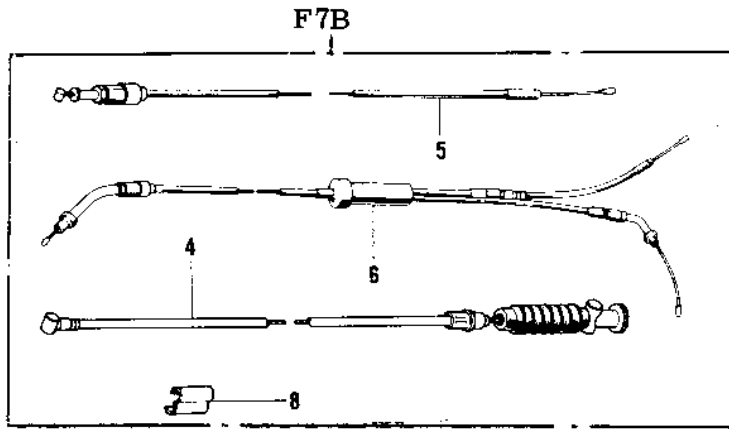

1972 F7-A PARTS DIAGRAM

CABLES (71-73 F7/F7-A/F7-B)

1972 F7-A PARTS LIST

CABLES ('71-'73 F7/F7-A/F7-B)

ITEM NAME	PART NUMBER	QUANTITY
CABLE,SPEEDOMETER (Ref # 1)	54001-032	
CABLE-TACHOMETER (Ref # 2)	54018-009	
CABLE-CLUTCH (Ref # 3)	54011-038	
CABLE-FRONT BRAKE (Ref # 4)	54005-056	
CABLE-FRONT BRAKE (Ref # 4)	54005-057	
CABLE-STARTER (Ref # 5)	54017-039	
CABLE,STARTER (Ref # 5)	54017-060	
CABLE-CONTROL (Ref # 6)	54012-067	
CABLE-CONTROL (Ref # 6)	54012-082	
DUST SHIELD-CABLE (Ref # 7)	54009-004	
CLAMP-CABLE (Ref # 8)	92037-069	
JOINT-BRAKE CABLE (Ref # 9)	92043-082	
NUT-BRAKE ROD ADJUST (Ref # 10)	92015-052	