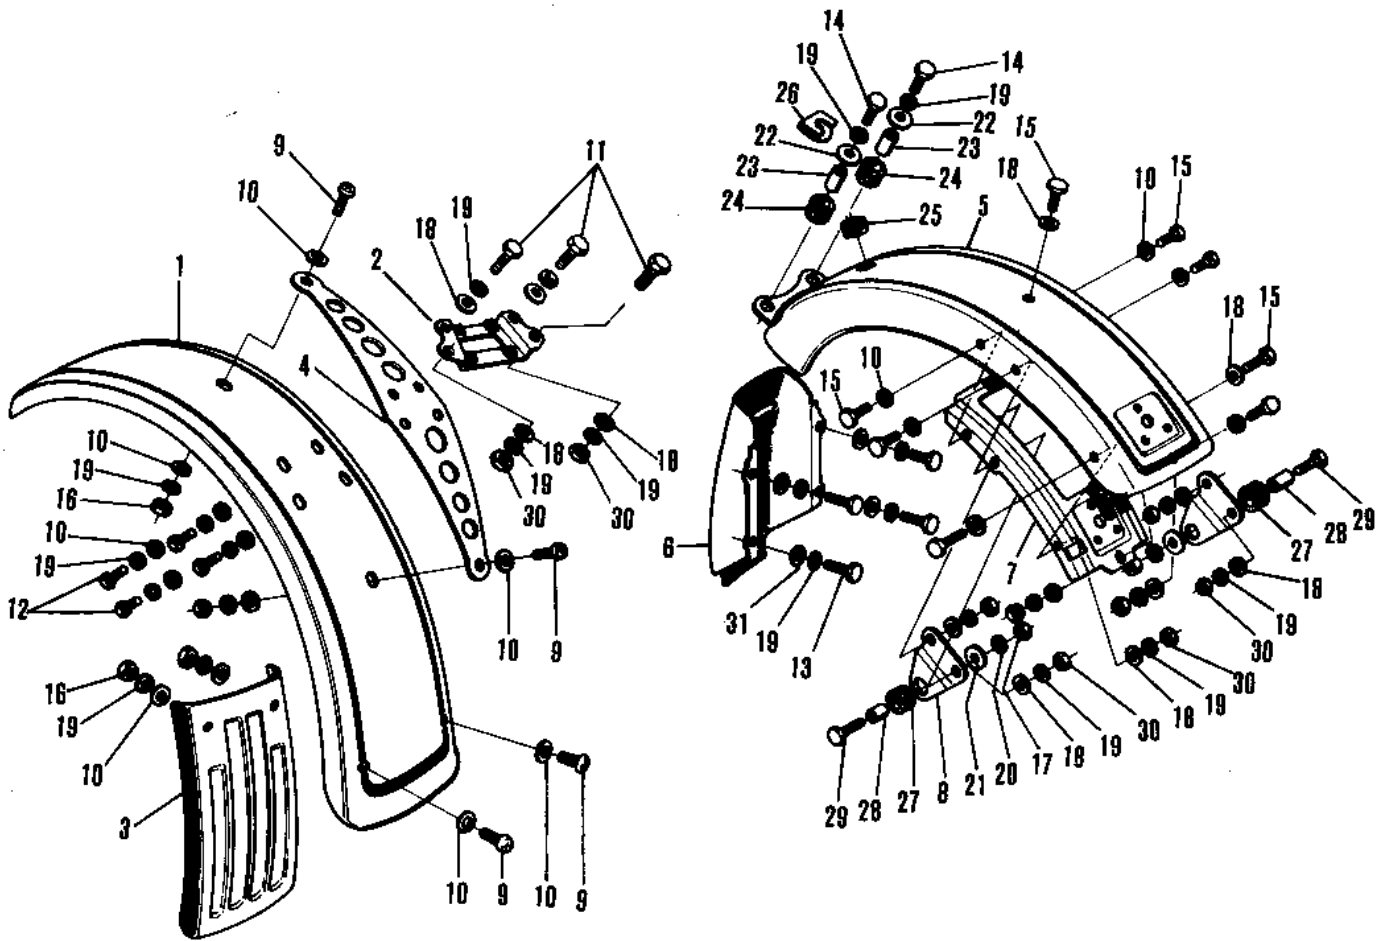

1973 F7-B PARTS DIAGRAM

FENDERS (F7)

1973 F7-B PARTS LIST

FENDERS (F7)

ITEM NAME	PART NUMBER	QUANTITY
FENDER-FR,YELLOW (Ref # 1)	35004-055-53	1
BRACKET-FRONT FENDER (Ref # 2)	35012-013	1
FLAP-FR FENDER,RUBBER (Ref # 3)	35019-004	1
PLATE FRONT FENDER (Ref # 4)	35013-003	1
FENDER-REAR,B YELLOW (Ref # 5)	35022-054-53	1
FENDER-RR (Ref # 6)	35022-053	1
BRACE-REAR FENDER (Ref # 7)	35034-012	1
BRACKET-REAR FENDER (Ref # 8)	35025-019	1
SCREW PAN HEAD 6X12 (Ref # 9)	220E0612	1
WASHER 6.5X20X1.6T (Ref # 10)	92022-125	2
BOLT-UPSET (Ref # 11)	112G0625	1
BOLT-UPSET,6X12 (Ref # 12)	112G0612	1
BOLT-UPSET 6X14 (Ref # 13)	112B0614	1
BOLT-UPSET (Ref # 14)	112G0618	1
SCREW PAN HEAD 6X14 (Ref # 15)	220B0614	1
NUT 6MM (Ref # 16)	312B0600	1
NUT,8MM (Ref # 17)	311B0800	1
WASHER PLAIN 6MM (Ref # 18)	411B0600	1
WASHER SPRING 6MM (Ref # 19)	461F0600	1
WASHER SPRING 8MM (Ref # 20)	461F0800	1
WASHER,8X26X2.3 (Ref # 21)	92022-1564	1
COLLAR (Ref # 23)	92027-103	1
DAMPER RUBBER (Ref # 24)	92075-051	1
GROMMET HARNESS 10MM (Ref # 25)	92071-010	1
PLATE-GROUND WIRE (Ref # 26)	26015-001	1
DAMPER RUBB TANK FRNT (Ref # 27)	92075-013	1
SPACER FUEL TANK MONT (Ref # 28)	92027-012	1
BOLT-SMALL-UPSET (Ref # 29)	115B0832	1
NUT 6MM (Ref # 30)	311B0600	1

1973 F7-B PARTS LIST

FENDERS (F7)

ITEM NAME	PART NUMBER	QUANTITY
COLLAR (Ref # 31)	92027-122	1
EMBLEM-FRONT FENDER (Ref # 32)	56027-015	1
EMBLEM-REAR FENDER (Ref # 33)	56027-016	1
EMBLEM-FENDER (Ref # 34)	56027-017	1