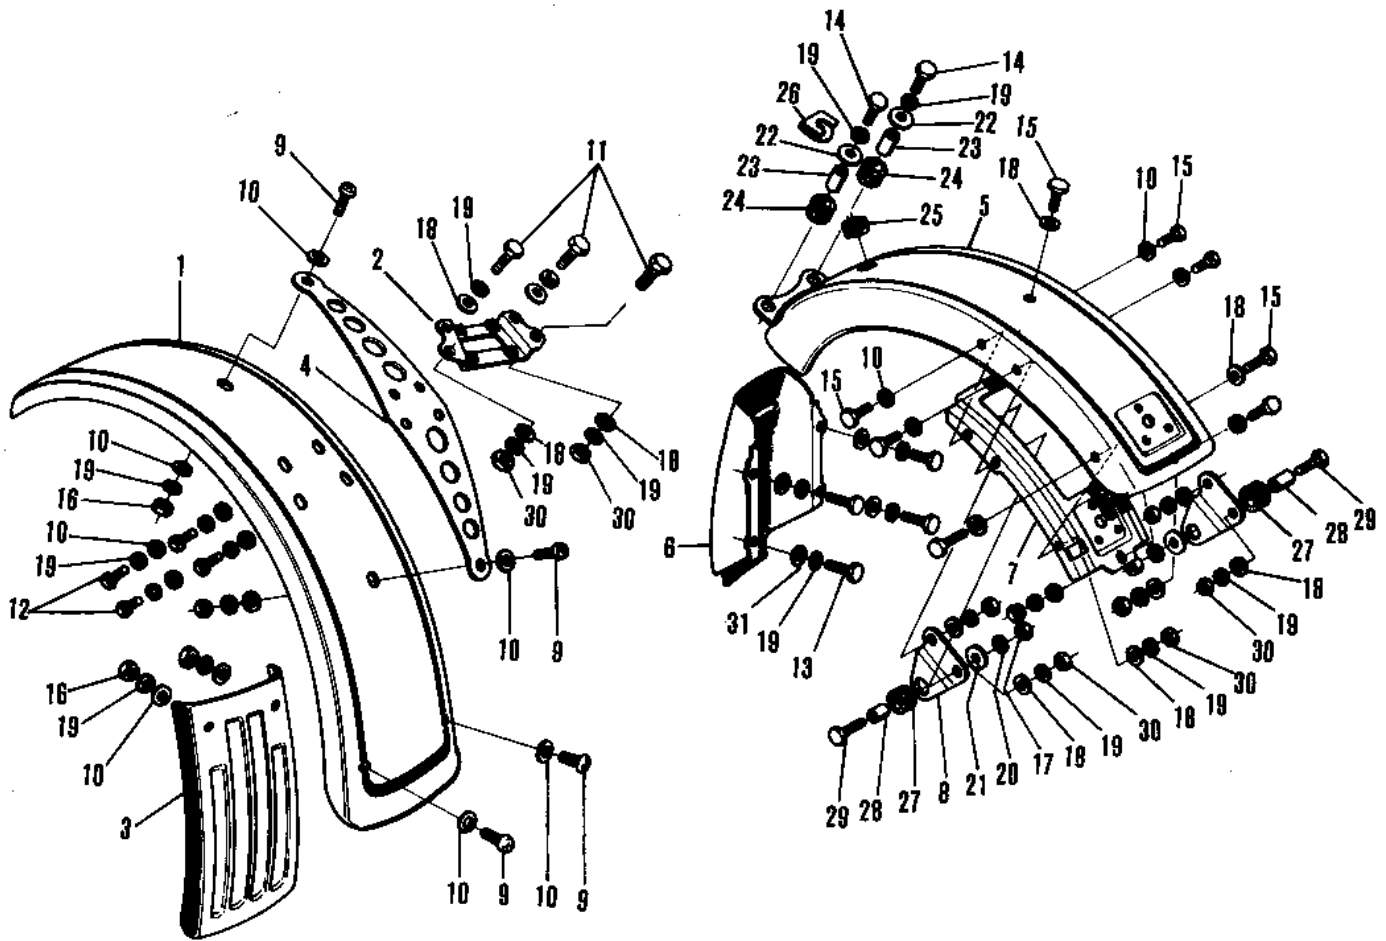

# 1972 F7-A PARTS DIAGRAM

FENDERS (F7)

# 1972 F7-A PARTS LIST

## FENDERS (F7)

ITEM NAME	PART NUMBER	QUANTITY
FENDER-FR,YELLOW (Ref # 1)	35004-055-53	
BRACKET-FRONT FENDER (Ref # 2)	35012-013	
FLAP-FR FENDER,RUBBER (Ref # 3)	35019-004	
PLATE FRONT FENDER (Ref # 4)	35013-003	
FENDER-REAR,B YELLOW (Ref # 5)	35022-054-53	
FENDER-RR (Ref # 6)	35022-053	
BRACE-REAR FENDER (Ref # 7)	35034-012	
BRACKET-REAR FENDER (Ref # 8)	35025-019	
SCREW PAN HEAD 6X12 (Ref # 9)	220E0612	
WASHER 6.5X20X1.6T (Ref # 10)	92022-125	
BOLT-UPSET (Ref # 11)	112G0625	
BOLT-UPSET,6X12 (Ref # 12)	112G0612	
BOLT-UPSET 6X14 (Ref # 13)	112B0614	
BOLT-UPSET (Ref # 14)	112G0618	
SCREW PAN HEAD 6X14 (Ref # 15)	220B0614	
NUT 6MM (Ref # 16)	312B0600	
NUT,8MM (Ref # 17)	311B0800	
WASHER PLAIN 6MM (Ref # 18)	411B0600	
WASHER SPRING 6MM (Ref # 19)	461F0600	
WASHER SPRING 8MM (Ref # 20)	461F0800	
WASHER,8X26X2.3 (Ref # 21)	92022-1564	
WASHER 6.5X20X1.6T (Ref # 22)	92022-125	
COLLAR (Ref # 23)	92027-103	
DAMPER RUBBER (Ref # 24)	92075-051	
GROMMET HARNESS 10MM (Ref # 25)	92071-010	
PLATE-GROUND WIRE (Ref # 26)	26015-001	
DAMPER RUBB TANK FRNT (Ref # 27)	92075-013	
SPACER FUEL TANK MONT (Ref # 28)	92027-012	
BOLT-SMALL-UPSET (Ref # 29)	115B0832	

### FENDERS (F7)

ITEM NAME	PART NUMBER	QUANTITY
NUT 6MM (Ref # 30)	311B0600	
COLLAR (Ref # 31)	92027-122	
EMBLEM-FRONT FENDER (Ref # 32)	56027-015	
EMBLEM-REAR FENDER (Ref # 33)	56027-016	
EMBLEM-FENDER (Ref # 34)	56027-017	