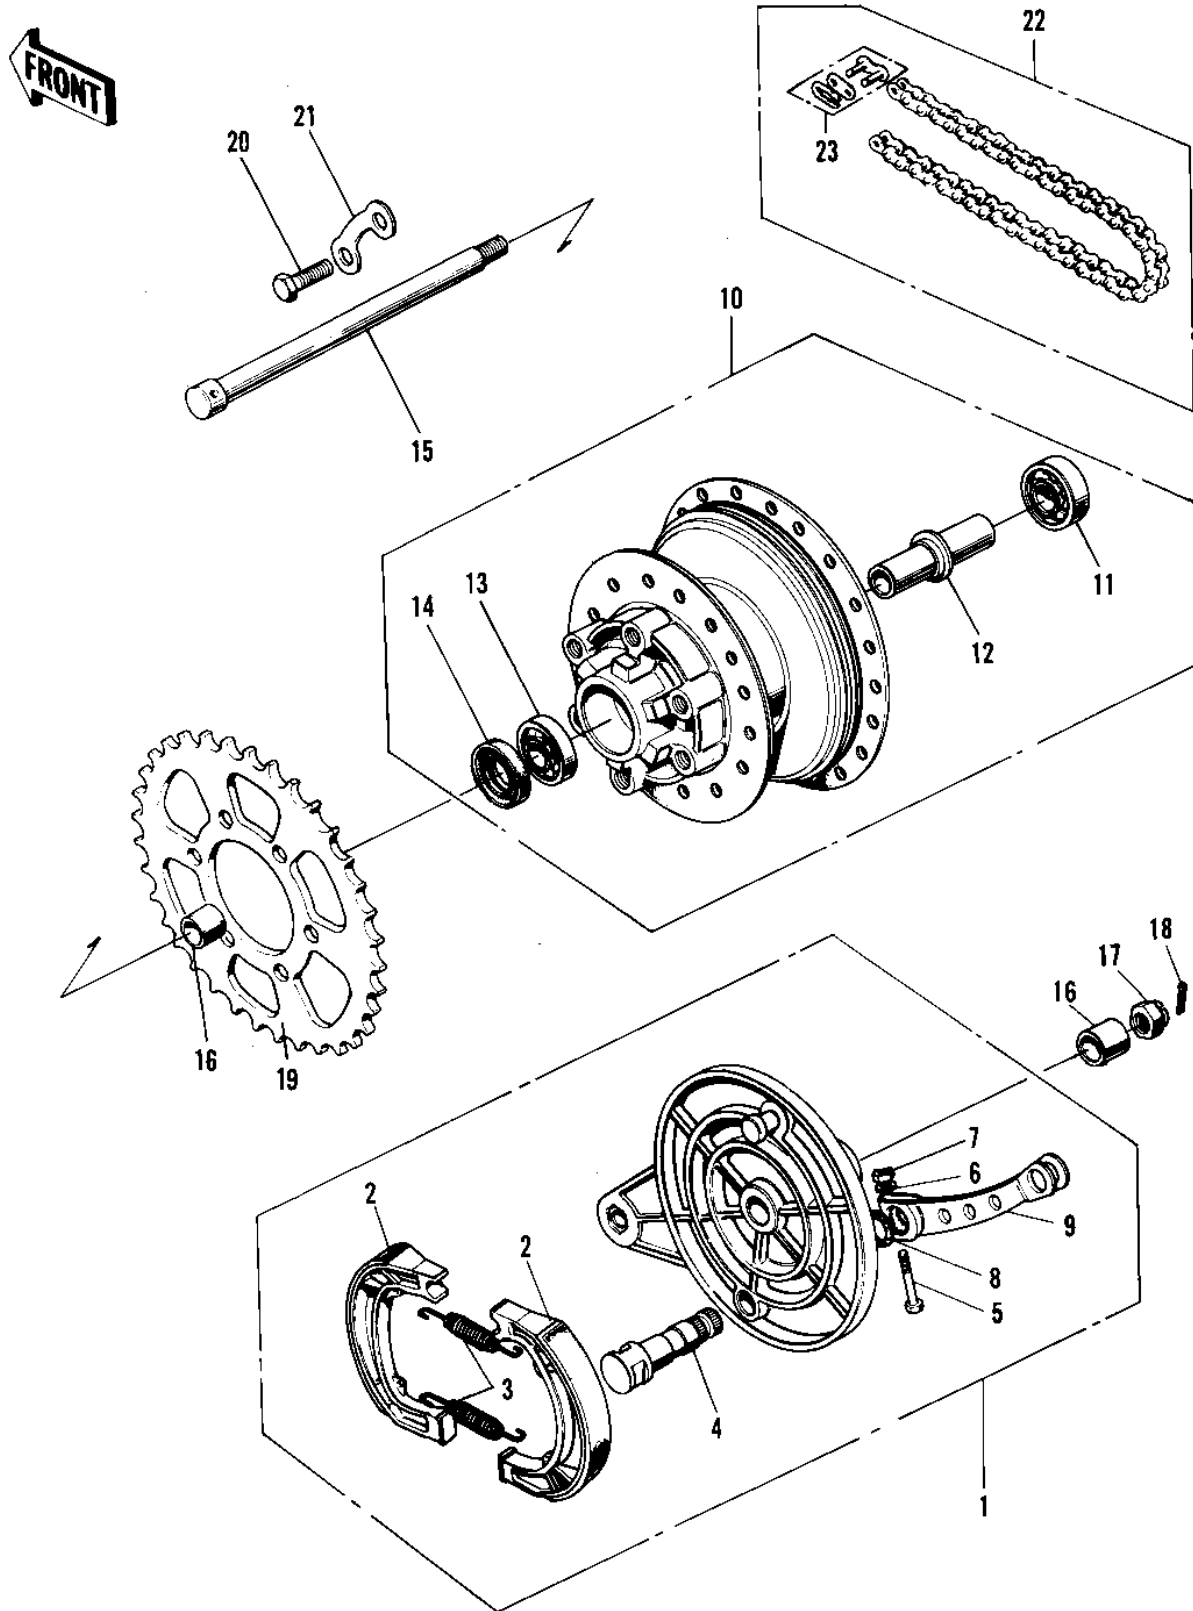

1973 F7-B PARTS DIAGRAM

REAR HUB/BRAKE/CHAIN ('71-'73 F7/F7-A/F7)

1973 F7-B PARTS LIST

REAR HUB/BRAKE/CHAIN ('71-'73 F7/F7-A/F7)

ITEM NAME	PART NUMBER	QUANTITY
PANEL-ASY,RR BRK (Ref # 1)	42006-018	1
PANEL-ASY,RR BRK,BLK (Ref # 1)	42006-028-21	1
SHOE,BRAKE (Ref # 2)	41048-1007	2
SPRING,BRAKE SHOE (Ref # 3)	92081-1766	1
CAM SHAFT-FRONT BRAKE (Ref # 4)	41050-018	2
BOLT-UPSET (Ref # 5)	112G0630	1
WASHER PLAIN 6MM (Ref # 6)	410B0600	1
NUT 6MM (Ref # 7)	311B0600	1
"0" RING,11MM (Ref # 8)	92055-004	1
LEVER-REAR BRAKE CAM (Ref # 9)	42029-015	1
LEVER-REAR BRAKE CAM (Ref # 9)	42029-023	1
DRUM ASSY-REAR BRAKE (Ref # 10)	42005-024	1
DRUM ASSY-REAR BRAKE (Ref # 10)	42005-029	1
BEARING BALL #6302Z (Ref # 11)	601B6302Z	1
SPACER-RR HUB BEARING (Ref # 12)	42010-019	1
BEARING BALL #6302 (Ref # 13)	601B6302	1
OIL SEAL RR BRK DRUM (Ref # 14)	92050-009	1
AXLE-REAR (Ref # 15)	42031-037	2
COLLAR-REAR HUB (Ref # 16)	42032-027	3
COLLAR-REAR AXLE (Ref # 16)	42032-036	3
NUT CASTLE 14MM (Ref # 17)	321B1400	1
PIN COTTER 3.0X30 (Ref # 18)	550D3030	1
REAR SPROCKET 50T (Ref # 19)	42041-085	1
REAR SPROCKET,46T (Ref # 19)	42041-084	1
SPROCKET-REAR,55T (Ref # 19)	42041-094	1
BOLT-HEX HEAD,10X25 (Ref # 20)	92001-087	1
WASHER LOCK (Ref # 21)	92088-007	1
UNAVAILABLE IN PRICE BOOK (Ref # 22)	695Z43114	1
DR CHAIN 428X114H (Ref # 22)	92057-033	1

1973 F7-B PARTS LIST

REAR HUB/BRAKE/CHAIN ('71-'73 F7/F7-A/F7)

ITEM NAME	PART NUMBER	QUANTITY
.JOINT-CHAIN (Ref # 23)	92058-1015	1