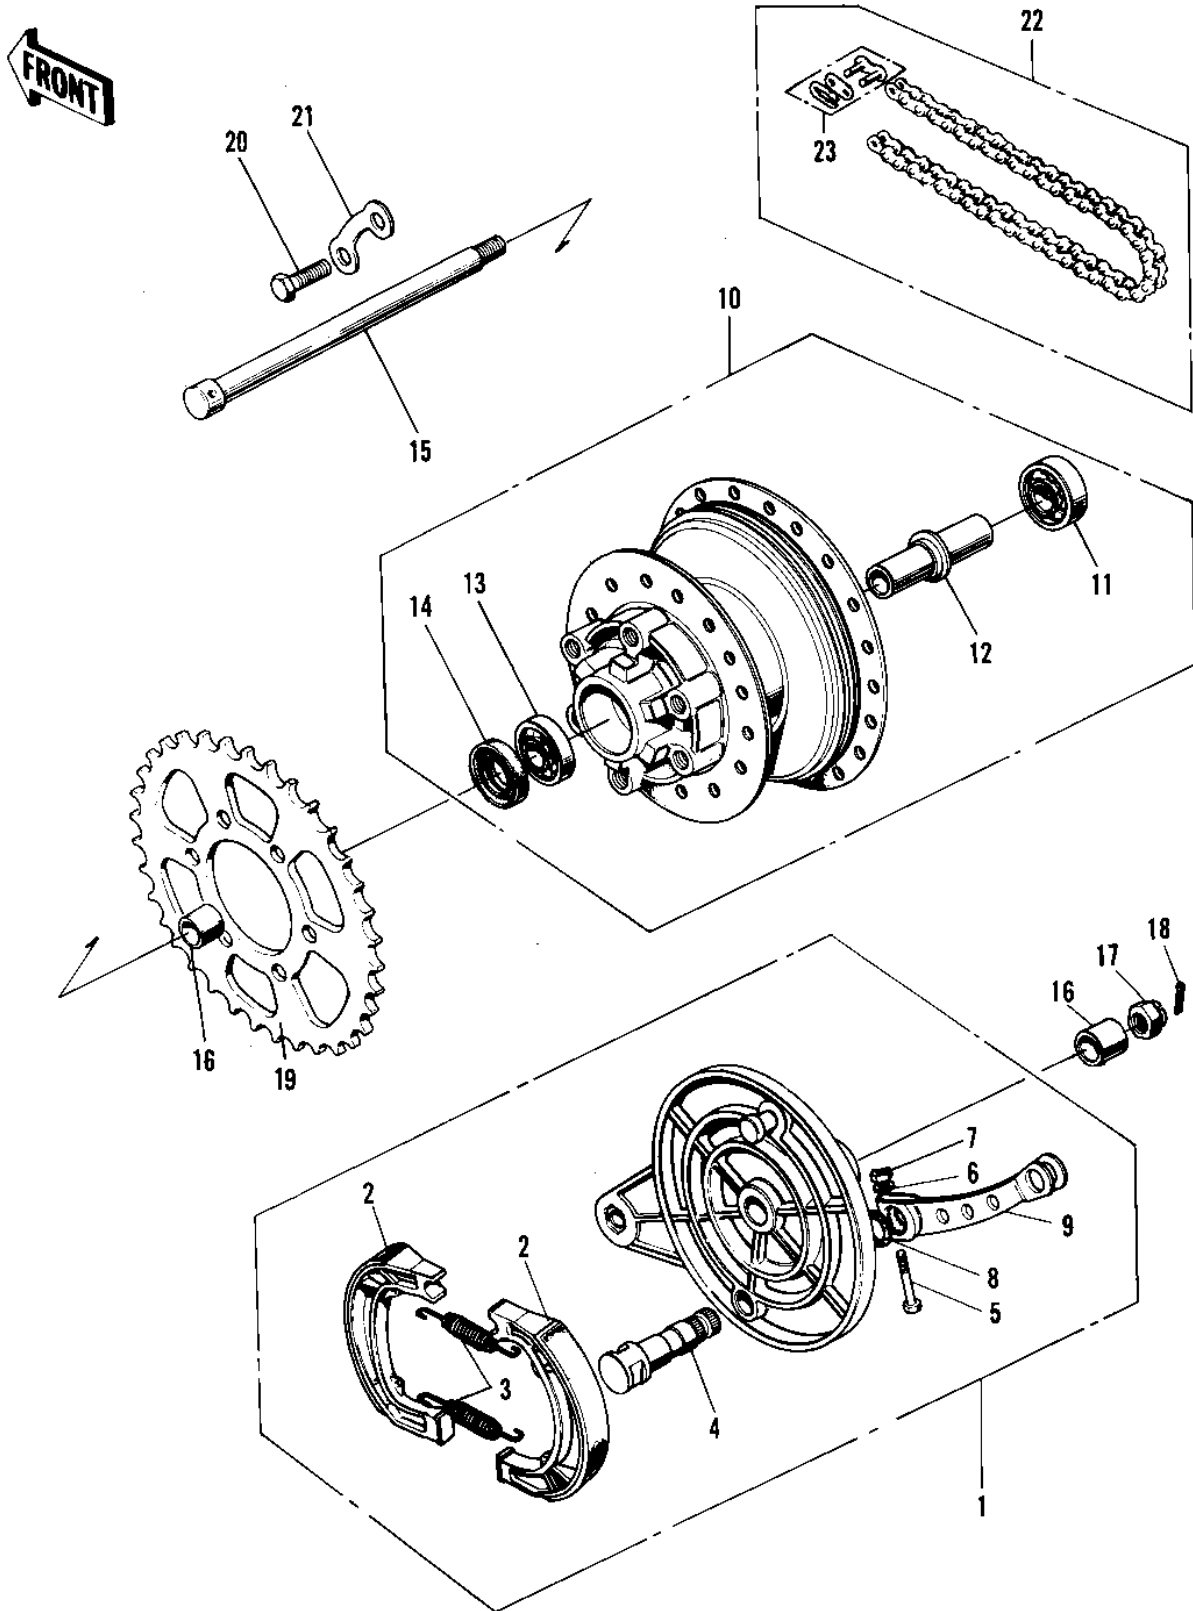

1973 F7-B PARTS DIAGRAM

REAR HUB/BRAKE/CHAIN (71-73 F7/F7-A/F7)

1973 F7-B PARTS LIST

REAR HUB/BRAKE/CHAIN ('71-'73 F7/F7-A/F7)

ITEM NAME	PART NUMBER	QUANTITY
PANEL-ASY,RR BRK (Ref # 1)	42006-018	
PANEL-ASY,RR BRK,BLK (Ref # 1)	42006-028-21	
SHOE,BRAKE (Ref # 2)	41048-1007	
SHOE,BRAKE (Ref # 2)	41048-1007	
SPRING,BRAKE SHOE (Ref # 3)	92081-1766	
CAM SHAFT-FRONT BRAKE (Ref # 4)	41050-018	
CAM SHAFT-FRONT BRAKE (Ref # 4)	41050-018	
BOLT-UPSET (Ref # 5)	112G0630	
WASHER PLAIN 6MM (Ref # 6)	410B0600	
NUT 6MM (Ref # 7)	311B0600	
"0" RING,11MM (Ref # 8)	92055-004	
LEVER-REAR BRAKE CAM (Ref # 9)	42029-015	
LEVER-REAR BRAKE CAM (Ref # 9)	42029-023	
DRUM ASSY-REAR BRAKE (Ref # 10)	42005-024	
DRUM ASSY-REAR BRAKE (Ref # 10)	42005-029	
BEARING BALL #6302Z (Ref # 11)	601B6302Z	
SPACER-RR HUB BEARING (Ref # 12)	42010-019	
BEARING BALL #6302 (Ref # 13)	601B6302	
OIL SEAL RR BRK DRUM (Ref # 14)	92050-009	
AXLE-REAR (Ref # 15)	42031-037	
AXLE-REAR (Ref # 15)	42031-037	
COLLAR-REAR HUB (Ref # 16)	42032-027	
COLLAR-REAR HUB (Ref # 16)	42032-027	
COLLAR-REAR HUB (Ref # 16)	42032-027	
COLLAR-REAR AXLE (Ref # 16)	42032-036	
COLLAR-REAR AXLE (Ref # 16)	42032-036	
COLLAR-REAR AXLE (Ref # 16)	42032-036	
NUT CASTLE 14MM (Ref # 17)	321B1400	
PIN COTTER 3.0X30 (Ref # 18)	550D3030	

1973 F7-B PARTS LIST

REAR HUB/BRAKE/CHAIN ('71-'73 F7/F7-A/F7)

ITEM NAME	PART NUMBER	QUANTITY
REAR SPROCKET 50T (Ref # 19)	42041-085	
REAR SPROCKET,46T (Ref # 19)	42041-084	
SPROCKET-REAR,55T (Ref # 19)	42041-094	
BOLT-HEX HEAD,10X25 (Ref # 20)	92001-087	
WASHER LOCK (Ref # 21)	92088-007	
UNAVAILABLE IN PRICE BOOK (Ref # 22)	695Z43114	
DR CHAIN 428X114H (Ref # 22)	92057-033	
.JOINT-CHAIN (Ref # 23)	92058-1015	