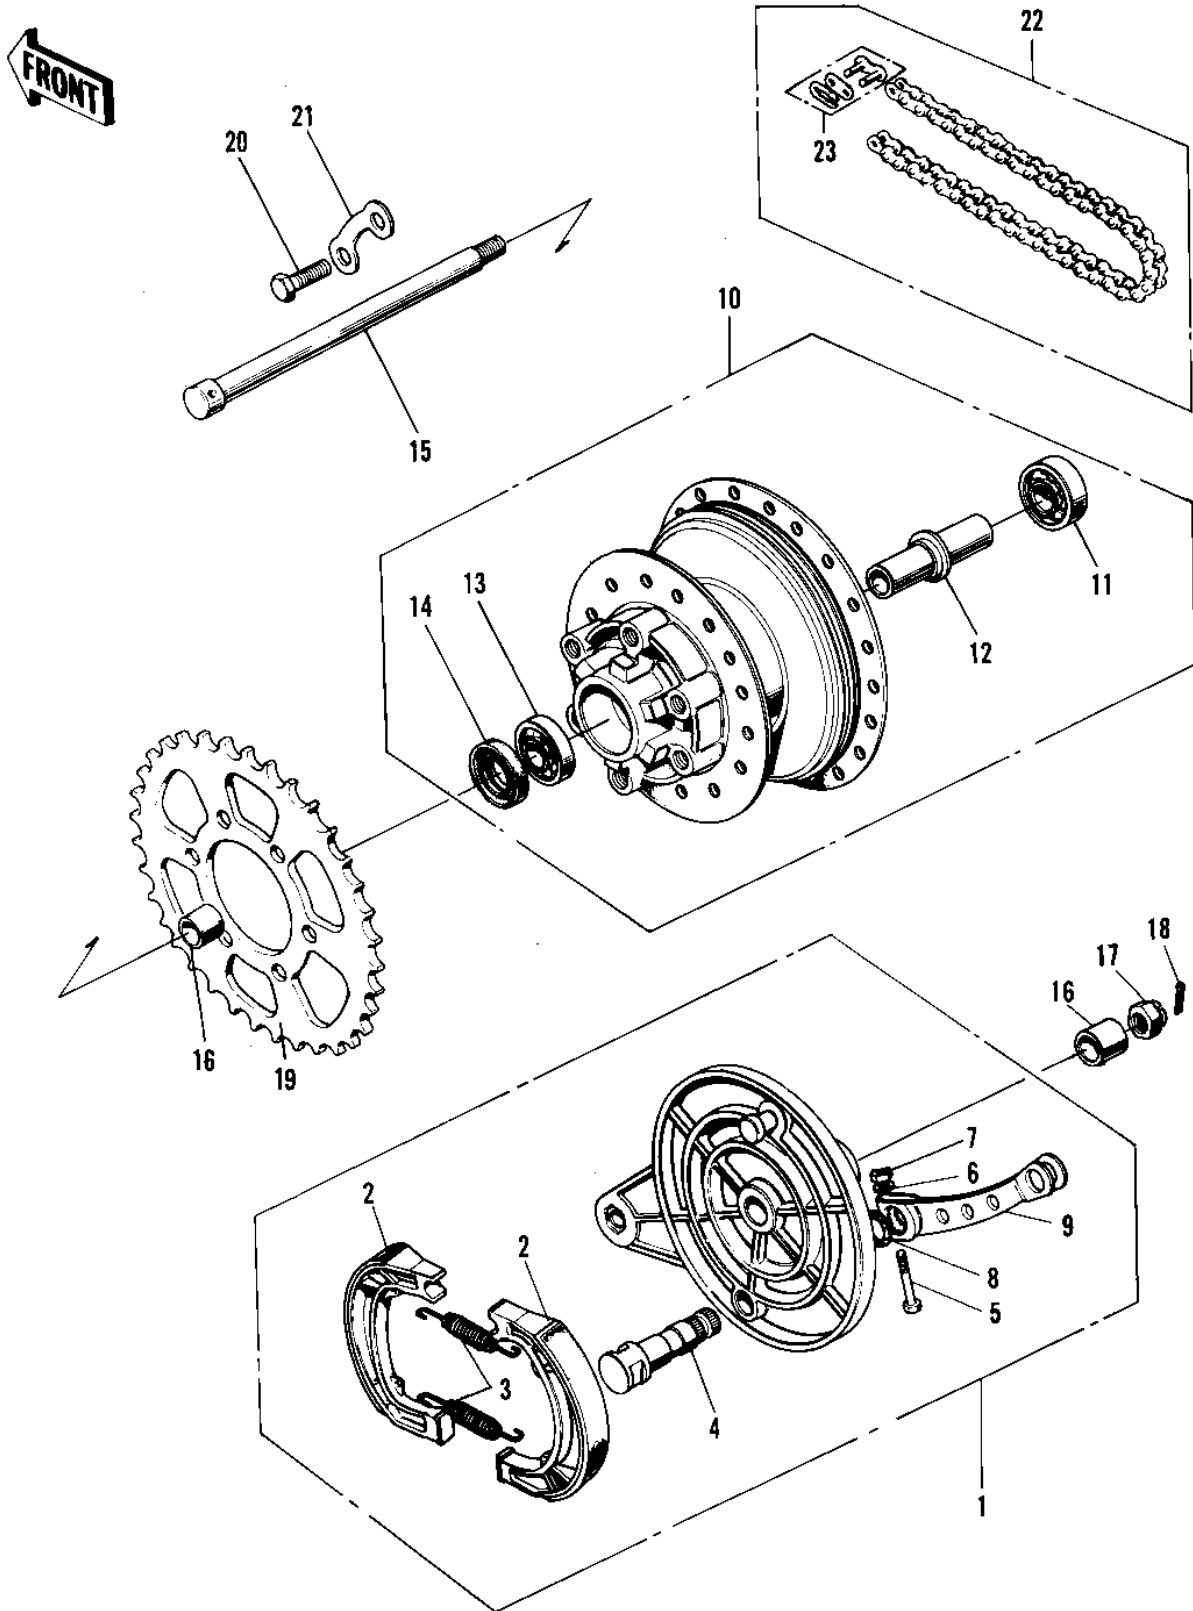

# 1972 F7-A PARTS DIAGRAM

REAR HUB/BRAKE/CHAIN (71-73 F7/F7-A/F7)

# 1972 F7-A PARTS LIST

REAR HUB/BRAKE/CHAIN ('71-'73 F7/F7-A/F7)

ITEM NAME	PART NUMBER	QUANTITY
PANEL-ASY,RR BRK (Ref # 1)	42006-018	
PANEL-ASY,RR BRK,BLK (Ref # 1)	42006-028-21	
SHOE,BRAKE (Ref # 2)	41048-1007	
SHOE,BRAKE (Ref # 2)	41048-1007	
SPRING,BRAKE SHOE (Ref # 3)	92081-1766	
CAM SHAFT-FRONT BRAKE (Ref # 4)	41050-018	
CAM SHAFT-FRONT BRAKE (Ref # 4)	41050-018	
BOLT-UPSET (Ref # 5)	112G0630	
WASHER PLAIN 6MM (Ref # 6)	410B0600	
NUT 6MM (Ref # 7)	311B0600	
"0" RING,11MM (Ref # 8)	92055-004	
LEVER-REAR BRAKE CAM (Ref # 9)	42029-015	
LEVER-REAR BRAKE CAM (Ref # 9)	42029-023	
DRUM ASSY-REAR BRAKE (Ref # 10)	42005-024	
DRUM ASSY-REAR BRAKE (Ref # 10)	42005-029	
BEARING BALL #6302Z (Ref # 11)	601B6302Z	
SPACER-RR HUB BEARING (Ref # 12)	42010-019	
BEARING BALL #6302 (Ref # 13)	601B6302	
OIL SEAL RR BRK DRUM (Ref # 14)	92050-009	
AXLE-REAR (Ref # 15)	42031-037	
AXLE-REAR (Ref # 15)	42031-037	
COLLAR-REAR HUB (Ref # 16)	42032-027	
COLLAR-REAR HUB (Ref # 16)	42032-027	
COLLAR-REAR HUB (Ref # 16)	42032-027	
COLLAR-REAR AXLE (Ref # 16)	42032-036	
COLLAR-REAR AXLE (Ref # 16)	42032-036	
COLLAR-REAR AXLE (Ref # 16)	42032-036	
NUT CASTLE 14MM (Ref # 17)	321B1400	
PIN COTTER 3.0X30 (Ref # 18)	550D3030	

## 1972 F7-A PARTS LIST

REAR HUB/BRAKE/CHAIN ('71-'73 F7/F7-A/F7)

ITEM NAME	PART NUMBER	QUANTITY
REAR SPROCKET 50T (Ref # 19)	42041-085	
REAR SPROCKET,46T (Ref # 19)	42041-084	
SPROCKET-REAR,55T (Ref # 19)	42041-094	
BOLT-HEX HEAD,10X25 (Ref # 20)	92001-087	
WASHER LOCK (Ref # 21)	92088-007	
UNAVAILABLE IN PRICE BOOK (Ref # 22)	695Z43114	
DR CHAIN 428X114H (Ref # 22)	92057-033	
.JOINT-CHAIN (Ref # 23)	92058-1015	