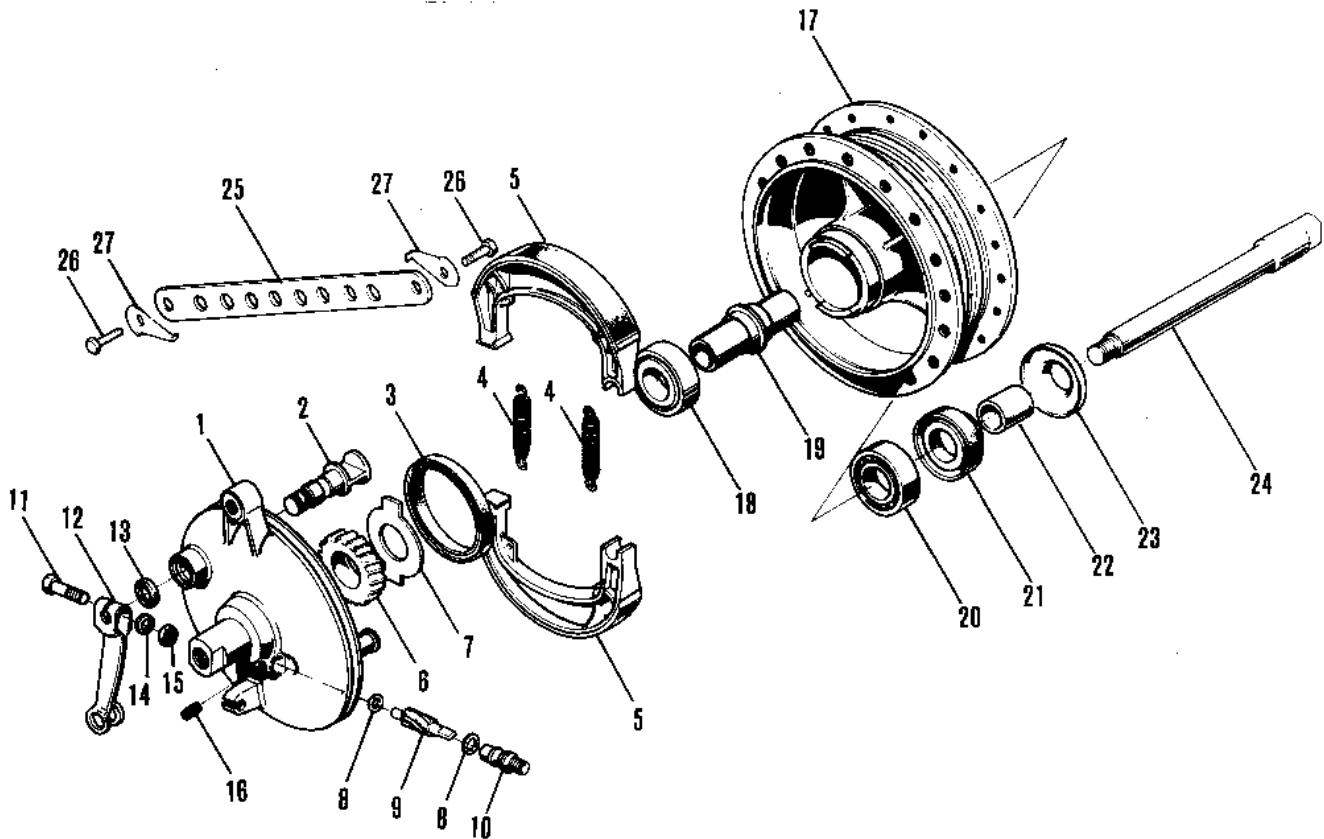

1973 F7-B PARTS DIAGRAM

FRONT HUB/BRAKE ('71-'73 F7/F7-A/F7-B)

1973 F7-B PARTS LIST

FRONT HUB/BRAKE ('71-'73 F7/F7-A/F7-B)

ITEM NAME	PART NUMBER	QUANTITY
PANEL-ASY,FR BRK BUFF (Ref # 1~16)	41035-044-80	2
CAM SHAFT-FRONT BRAKE (Ref # 2)	41050-018	1
OIL SEAL F BRK PANEL (Ref # 3)	92050-010	1
SPRING,BRAKE SHOE (Ref # 4)	92081-1766	1
SHOE,BRAKE (Ref # 5)	41048-1007	1
GEAR-SPEEDOMETER (Ref # 6)	41059-012	1
RECIEVER-SPEED GEAR (Ref # 7)	41064-006	1
WASHER THRST SPD PINI (Ref # 8)	41063-001	1
PINION SPEEDOMETER (Ref # 9)	41060-004	1
BUSH SPEEDMETER CABLE (Ref # 10)	41062-001	1
BOLT-UPSET (Ref # 11)	112G0630	1
LEVER FRONT BRAKE CAM (Ref # 12)	41053-005	1
WASHER BRAKE CAM SHT (Ref # 13)	41052-001	1
WASHER PLAIN 6MM (Ref # 14)	410B0600	1
NUT 6MM (Ref # 15)	311B0600	1
SCREW-BUSHING NET (Ref # 16)	41070-004	2
PIN,SPRING (Ref # 16)	41082-001	1
DRUM ASSY-FRONT BRAKE (Ref # 17~21)	41034-020	1
BEARING BALL #6301Z (Ref # 18)	601B6301Z	1
SPACER FR HUB BEARING (Ref # 19)	41039-005	1
BEARING BALL #6301 (Ref # 20)	601B6301	1
OIL SEAL FR BRK DRUM (Ref # 21)	92050-011	1
COLLAR FRONT HUB R.H (Ref # 22)	41069-005	1
DUST SHIELD FR BRAKE (Ref # 23)	41042-006	1
AXLE-FRONT (Ref # 24)	41068-032	1
TORQUE LINK-FRNT BRK (Ref # 25)	43007-022	1
BOLT-HEA HEAD,8X20 (Ref # 26)	92001-086	1
WASHER-LOCK (Ref # 27)	92088-012	1