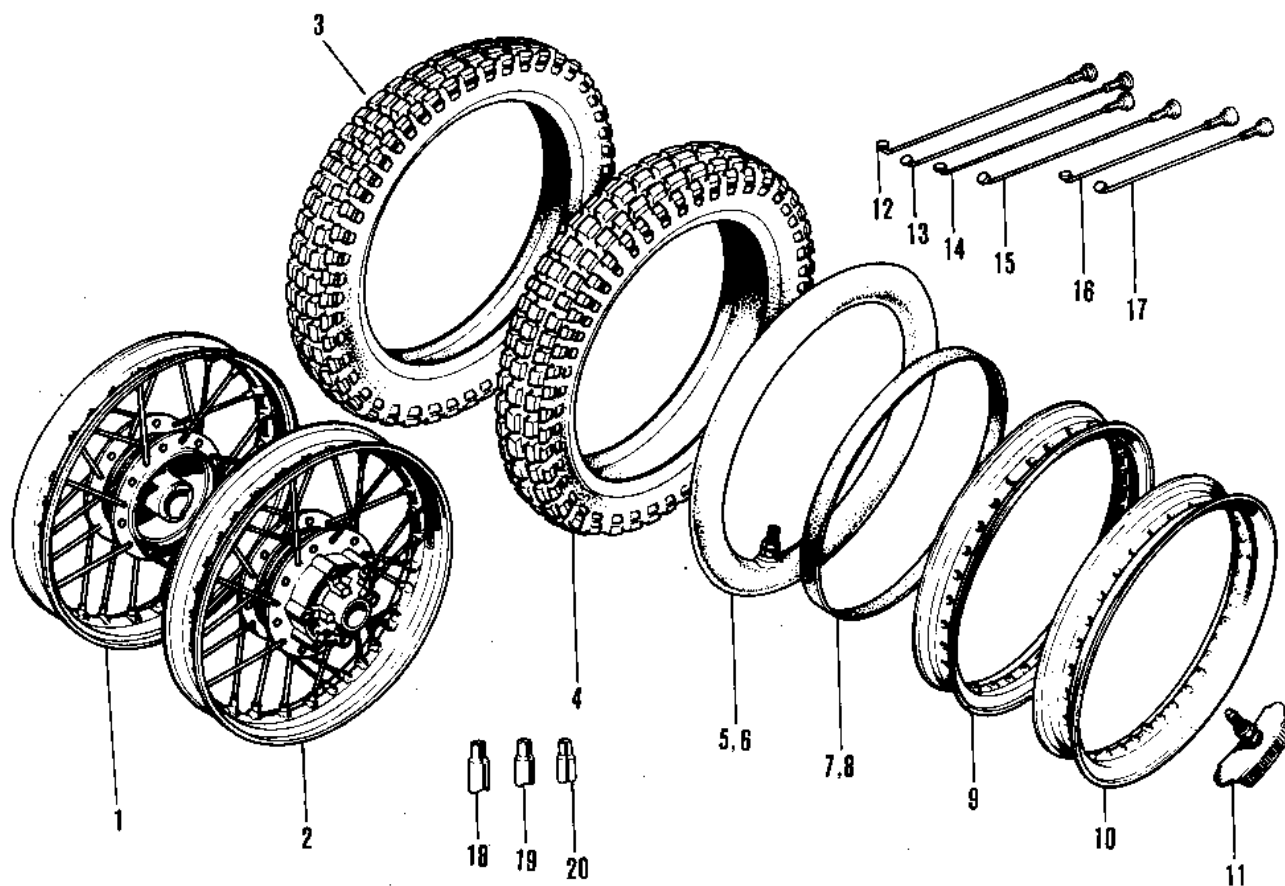

1973 F7-B PARTS DIAGRAM

WHEELS/TIRES ('71-'73 F7/F7-A/F7-B)

1973 F7-B PARTS LIST

WHEELS/TIRES ('71-'73 F7/F7-A/F7-B)

ITEM NAME	PART NUMBER	QUANTITY
WHEEL ASSY-FRONT (Ref # 1)	41074-018	1
WHEEL ANNY-REAR (Ref # 2)	42048-022	1
TIRE 300-19 TRIAL F (Ref # 3)	41019-010	1
UNAVAILABLE IN PRICE BOOK (Ref # 4)	41019-011	1
UNAVAILABLE IN PRICE BOOK (Ref # 5)	41022-026	1
*** N.L.A.*** (Canada) (Ref # 6)	41022-027	1
BAND RIM (Ref # 7)	41023-015	1
BAND,RIM,4.00/5.10-18 (Ref # 8)	41023-1006	1
RIM 1.60AX19W (Ref # 9)	41025-043	1
RIM 1.85BX18W (Ref # 10)	41025-044	1
PROTECTOR-BEAD 1.85B (Ref # 11)	41024-007	1
SPOKE-ASY,INNER (Ref # 12)	41027-031	1
SPOKE-ASY,OUTER (Ref # 13)	41028-030	1
SPOKE-ASY,INNER (Ref # 14)	41027-032	4
SPOKE-ASY,OUTER (Ref # 15)	41028-031	4
SPOKE-ASY,INNER (Ref # 16)	41027-033	4
SPOKE-ASY,OUTER (Ref # 17)	41028-032	4
WEIGHT,BALANCE,30G (Ref # 18)	41075-1009	1
WEIGHT,BALANCE,20G (Ref # 19)	41075-1008	1
WEIGHT,BALANCE,10G (Ref # 20)	41075-1007	1