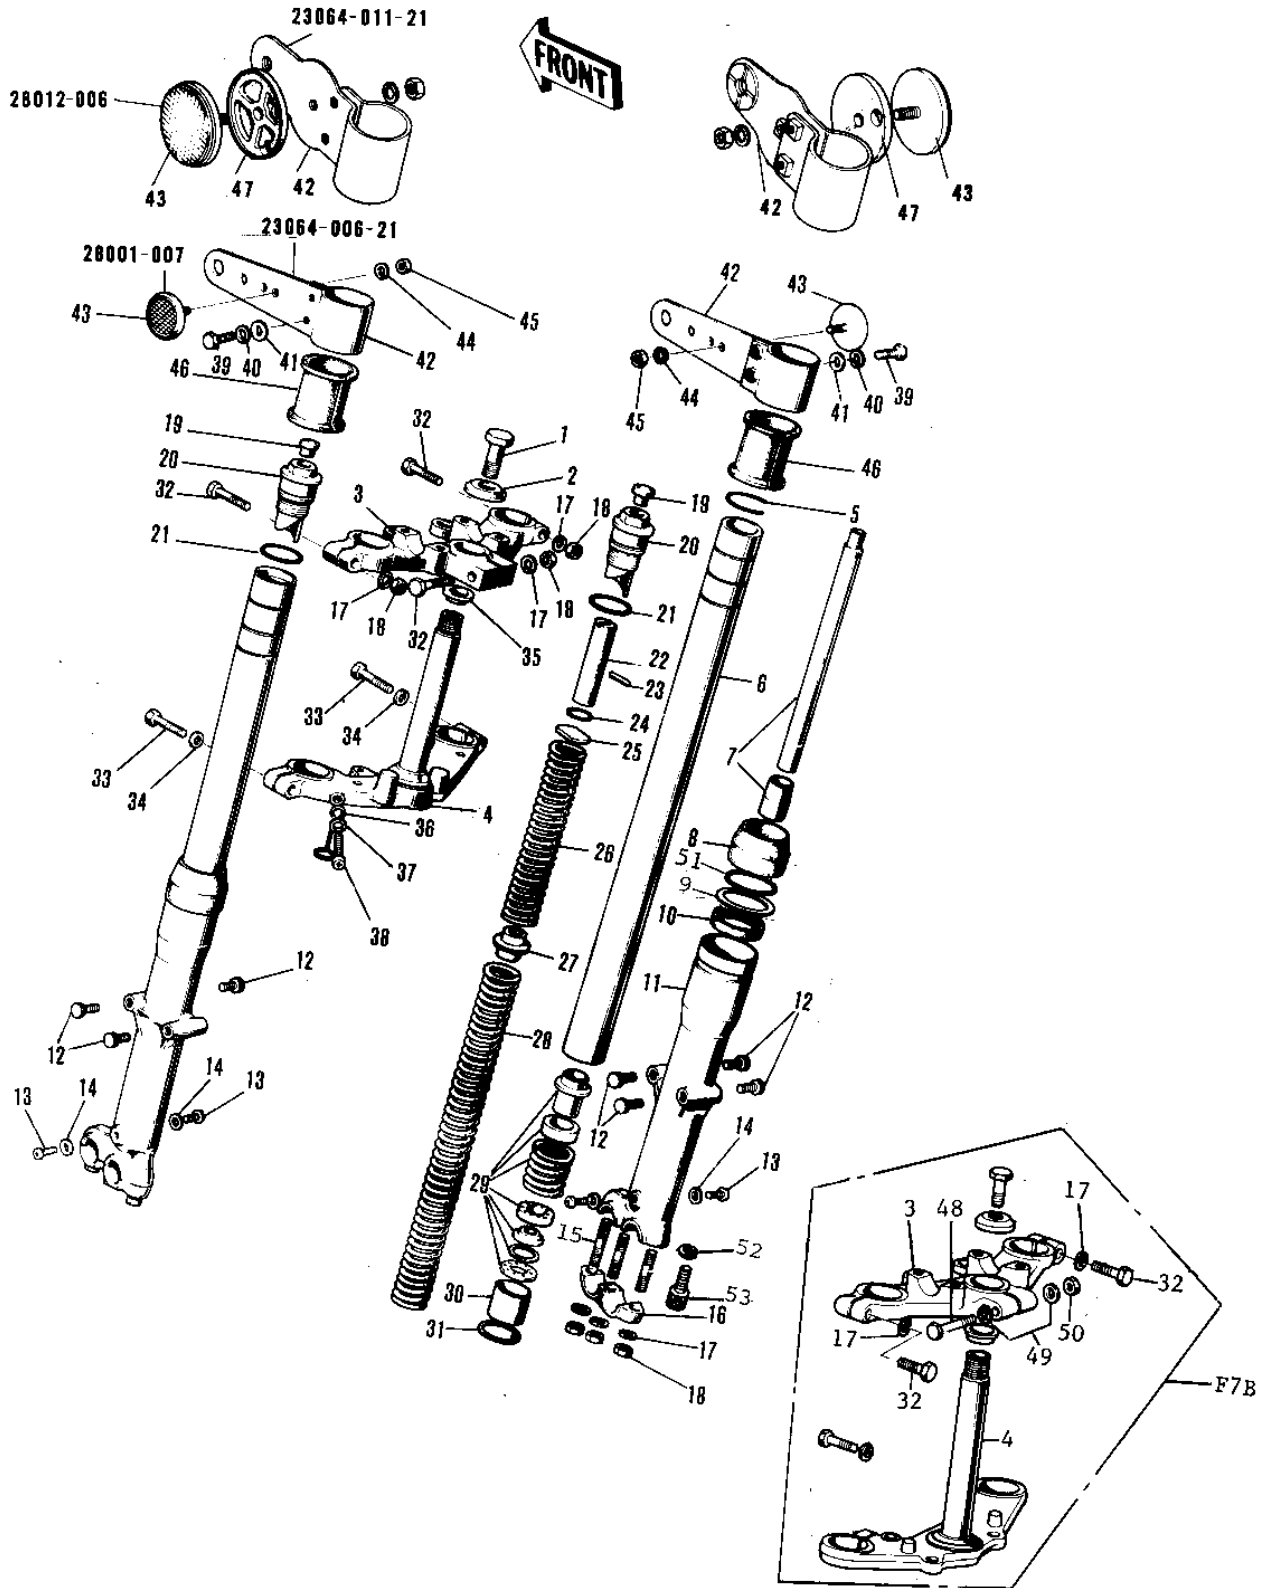

1973 F7-B PARTS DIAGRAM

FRONT FORK

1973 F7-B PARTS LIST

FRONT FORK

ITEM NAME	PART NUMBER	QUANTITY
FRONT FORK ASSY (Ref # 1~34)	44001-064	1
FORK-FRONT,BUFF (Ref # 1~34)	44001-064-80	1
FORK-FRONT (Ref # 1~34)	44001-102	1
BOLT STRNG STEM HEAD (Ref # 1)	44041-007	1
WASHER STRNG STEM HD (Ref # 2)	44043-016	1
HEAD-STEERING STEM (Ref # 3)	44039-035	1
HEAD-STEERING STEM (Ref # 3)	44039-049	1
STEM-STEERING (Ref # 4 4403)	44037-054	1
CIRCLIP (Ref # 5)	44044-011	1
TUBE-FORK INNER (Ref # 6)	44013-027	1
CYLINDER-FORK (Ref # 7,29)	44022-005	1
DUST SHIELD FORK (Ref # 8)	44010-006	1
WASHER-OIL SEAL FIT (Ref # 9)	44043-045	1
OIL SEAL (Ref # 10)	92049-1049	1
TUBE,LH,FORK OUTER (Ref # 11)	44005-034-80	2
CAP (Ref # 12)	44062-002	1
SCREW PAN HEAD 4X8 (Ref # 13)	220B0408	1
GASKET FORK DRAIN PLG (Ref # 14)	44045-002	1
STUD 8X30 (Ref # 15)	172G0830	1
HOLDER-FRONT AXLE (Ref # 16)	44063-002	1
WASHER SPRING 8MM (Ref # 17)	461F0800	2
NUT,8MM (Ref # 18)	311B0800	2
CAP CARB MOUNT HOLE (Ref # 19)	14039-001	1
CAP-FORK TOP BOLT (Ref # 19)	44062-004	1
BOLT-FORK TOP (Ref # 20)	44041-035	1
BOLT-FORK TOP (Ref # 20)	44041-046	1
'O' RING INNER TUBE (Ref # 21)	44046-014	1
WASHER-FORK SPRG SEAT (Ref # 25)	44029-016	1
SPRING-FORK,SHORT (Ref # 26)	44026-035	1