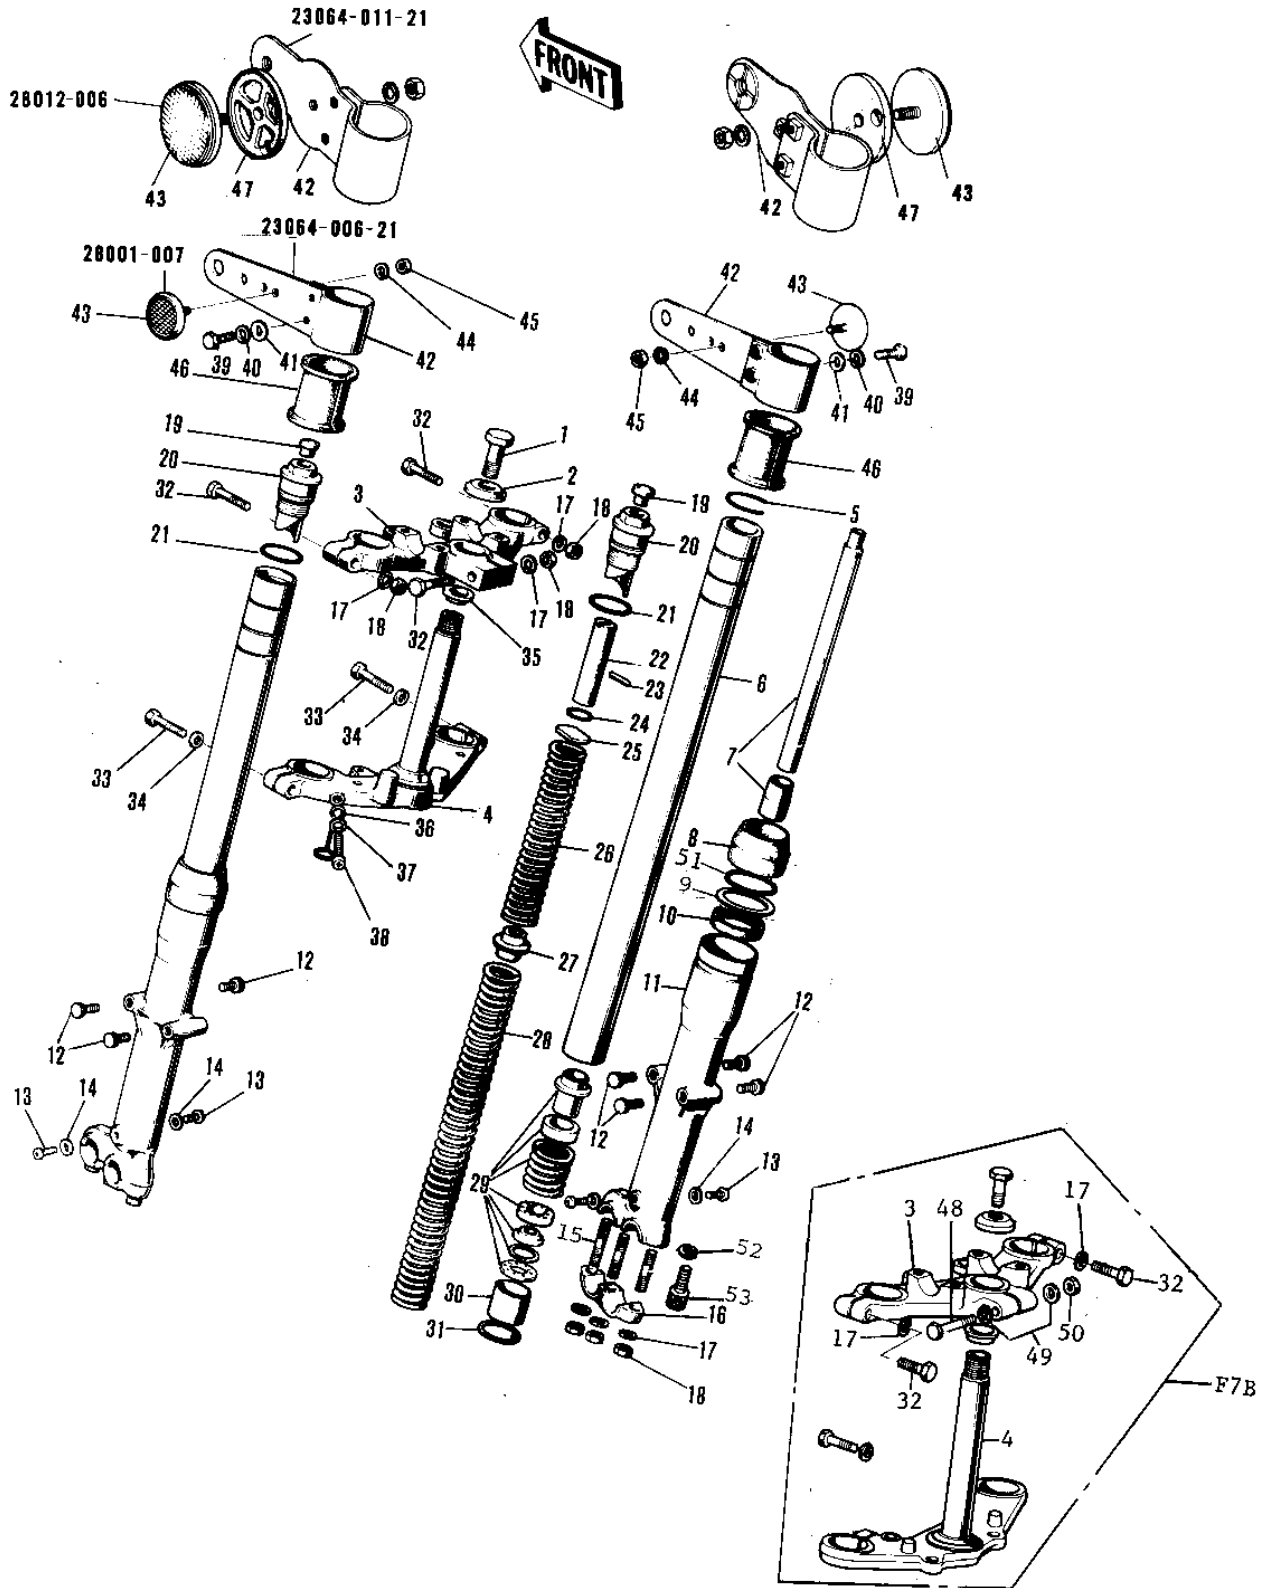

1972 F7-A PARTS DIAGRAM

FRONT FORK