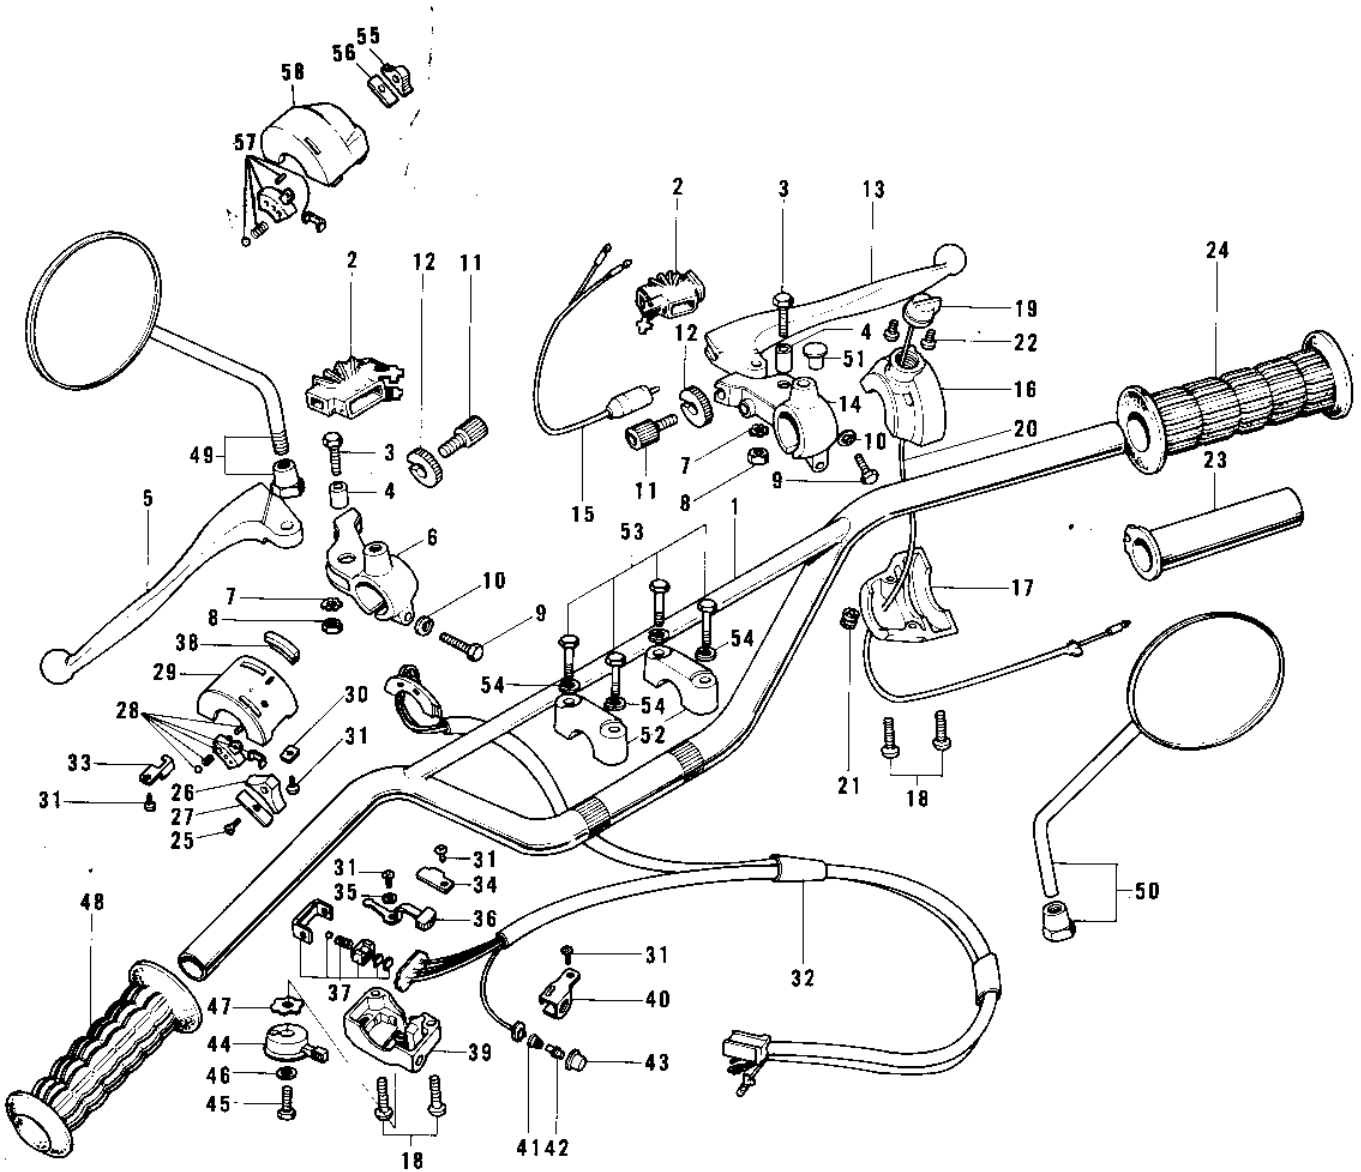

## 1973 F7-B PARTS LIST

HANDLEBAR (F7-B)

ITEM NAME	PART NUMBER	QUANTITY
HANDLEBAR (Ref # 1)	46004-016	1
DUST COVER (Ref # 2)	46071-002	1
BOLT HEX HEAD 5X20 (Ref # 3)	92007-020	1
COLLAR LEVER (Ref # 4)	46059-011	1
LEVER-CLUTCH (Ref # 5)	46092-015	1
HOLDER-CLUTCH LEV,BLK (Ref # 6)	46094-011-21	1
WASHER LOCK 5MM (Ref # 7)	464H0500	1
NUT 5MM (Ref # 8)	312B0500	1
BOLT HEX HEAD 6X25 (Ref # 9)	110N0625	1
WASHER PLAIN 6MM (Ref # 10)	410B0600	2
SCREW,CABLE ADJUST (Ref # 11)	46055-010	1
NUT-LOCK (Ref # 12)	46056-005	1
LEVER FRONT BRAKE (Ref # 13)	46058-004	1
HOLDER-FR BRK LEV,BLK (Ref # 14)	46060-009-21	1
SWITCH-FR. BRAKE LAMP (Ref # 15)	27021-004	1
CASE ASSY,R.H,BLACK (Ref # 16~24)	46018-020-10	1
CASE-RH UPPER (Ref # 16)	46041-008	1
CASE-RH LOWER (Ref # 17)	46023-008	1
SCREW-PAN-CROS,5X25 (Ref # 18)	220B0525	1
SWITCH-ENGINE STOP (Ref # 19)	46027-008	1
WIRING HARNESS-STP SW (Ref # 20)	46082-021	1
GROMMET-WIRING HARNES (Ref # 21)	92071-060	1
SCREW PAN HEAD 3X5 (Ref # 22)	220B0305A	2
GRIP ASSY-THROTTLE (Ref # 23, 24)	46019-020	1
RUBBER-R.H. GRIP (Ref # 24)	46061-013	1
CASE ASSY-L.H. (Ref # 18,25~)	46091-007	1
SCREW CNTSNK HD 3X8 (Ref # 25)	221B0308A	1
KNOB-LH SWITCH (Ref # 26)	46044-009	1
SPRING-L.H SW KNOB,B (Ref # 27)	46031-006	1