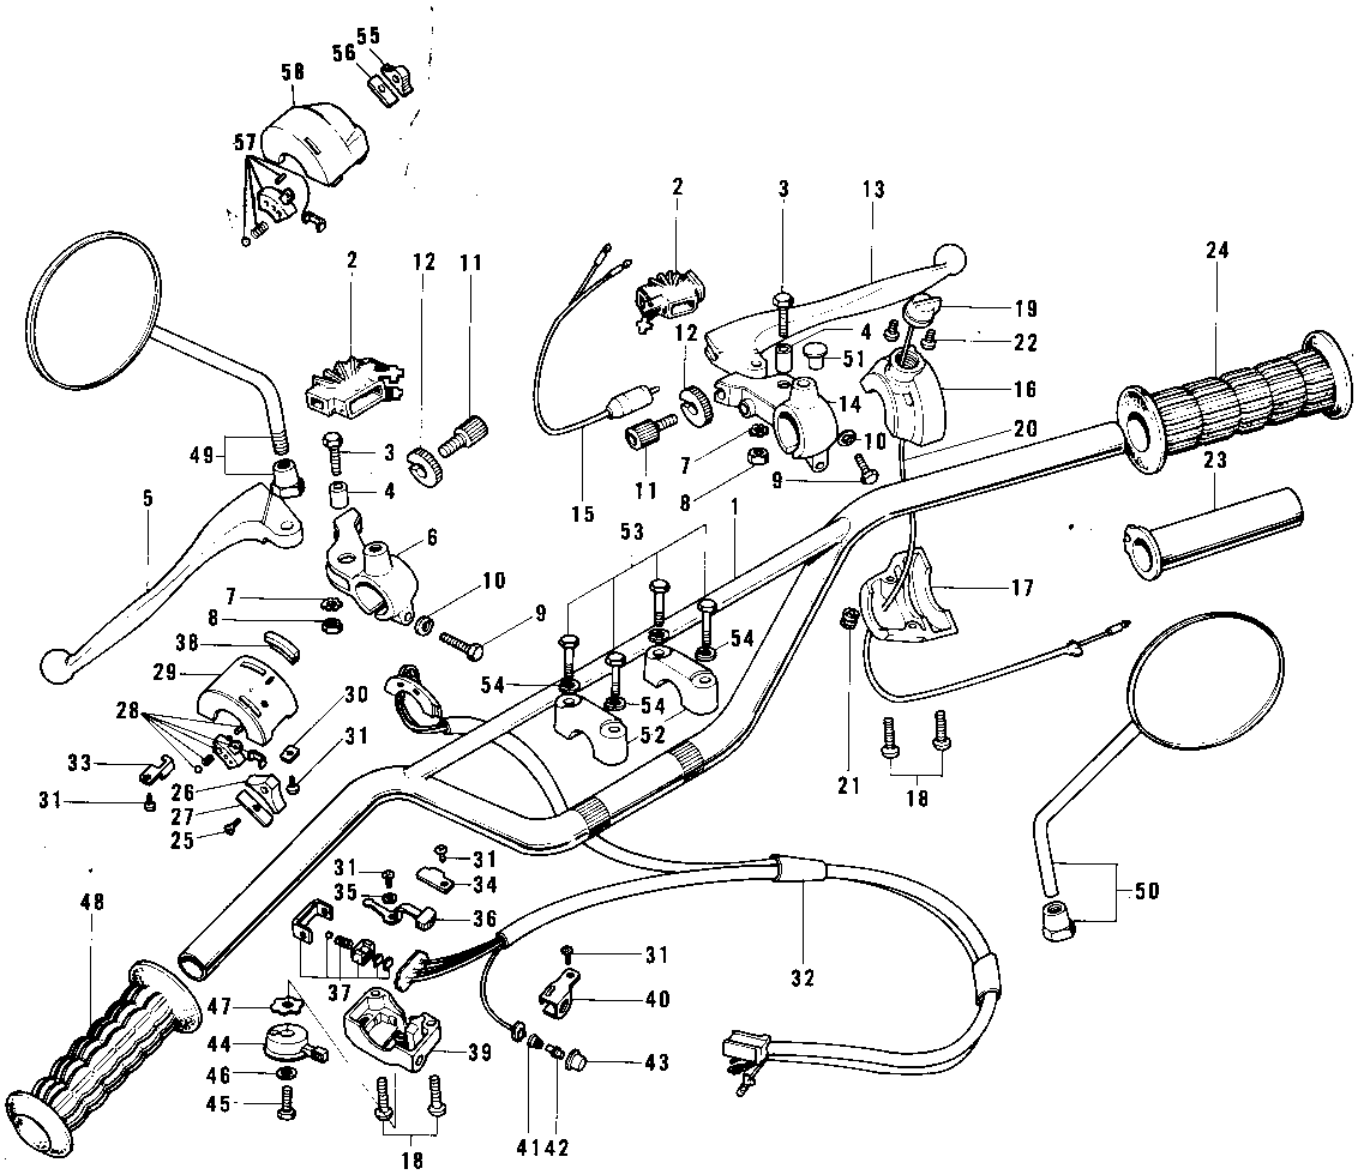

1972 F7-A PARTS DIAGRAM

HANDLEBAR (F7-B)

1972 F7-A PARTS LIST

HANDLEBAR (F7-B)

ITEM NAME	PART NUMBER	QUANTITY
HANDLEBAR (Ref # 1)	46004-016	
DUST COVER (Ref # 2)	46071-002	
BOLT HEX HEAD 5X20 (Ref # 3)	92007-020	
COLLAR LEVER (Ref # 4)	46059-011	
LEVER-CLUTCH (Ref # 5)	46092-015	
HOLDER-CLUTCH LEV,BLK (Ref # 6)	46094-011-21	
WASHER LOCK 5MM (Ref # 7)	464H0500	
NUT 5MM (Ref # 8)	312B0500	
BOLT HEX HEAD 6X25 (Ref # 9)	110N0625	
WASHER PLAIN 6MM (Ref # 10)	410B0600	
SCREW,CABLE ADJUST (Ref # 11)	46055-010	
NUT-LOCK (Ref # 12)	46056-005	
LEVER FRONT BRAKE (Ref # 13)	46058-004	
HOLDER-FR BRK LEV,BLK (Ref # 14)	46060-009-21	
SWITCH-FR. BRAKE LAMP (Ref # 15)	27021-004	
CASE ASSY,R.H,BLACK (Ref # 16~24)	46018-020-10	
CASE-RH UPPER (Ref # 16)	46041-008	
CASE-RH LOWER (Ref # 17)	46023-008	
SCREW-PAN-CROS,5X25 (Ref # 18)	220B0525	
SWITCH-ENGINE STOP (Ref # 19)	46027-008	
WIRING HARNESS-STP SW (Ref # 20)	46082-021	
GROMMET-WIRING HARNES (Ref # 21)	92071-060	
SCREW PAN HEAD 3X5 (Ref # 22)	220B0305A	
GRIP ASSY-THROTTLE (Ref # 23, 24)	46019-020	
RUBBER-R.H. GRIP (Ref # 24)	46061-013	
CASE ASSY-L.H. (Ref # 18,25~)	46091-007	
SCREW CNTSNK HD 3X8 (Ref # 25)	221B0308A	
KNOB-LH SWITCH (Ref # 26)	46044-009	
SPRING-L.H SW KNOB,B (Ref # 27)	46031-006	