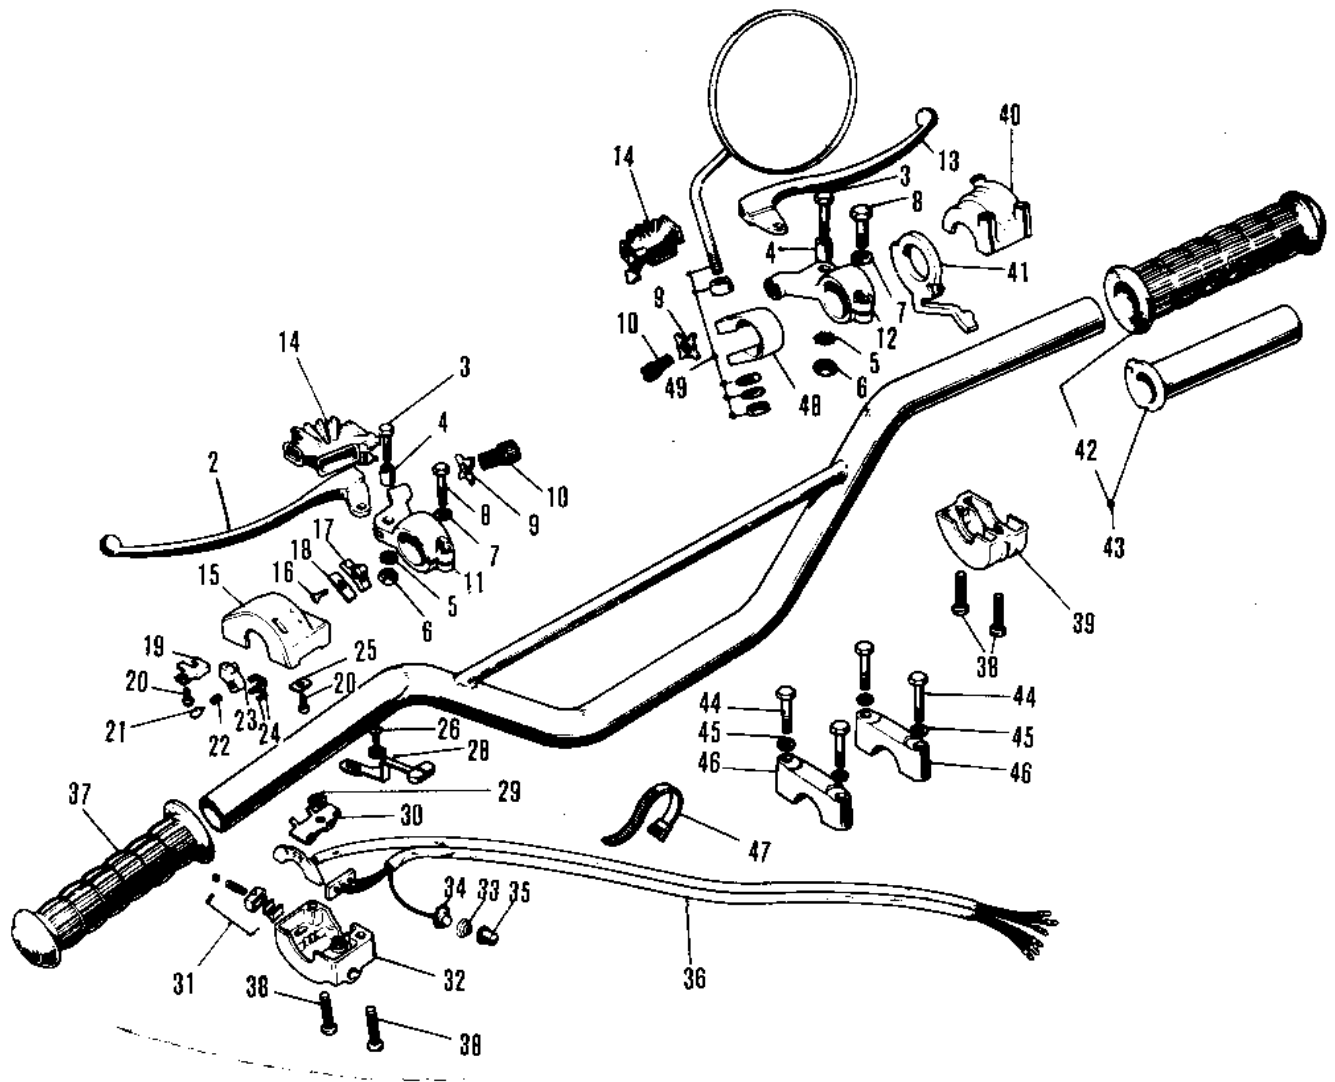

1973 F7-B PARTS DIAGRAM

HANDLEBAR (F7/F7-A)

1973 F7-B PARTS LIST

HANDLEBAR (F7/F7-A)

ITEM NAME	PART NUMBER	QUANTITY
HANDLEBAR (Ref # 1)	46004-016	1
LEVER ASSY-CLUTCH (Ref # 2 ~11)	46076-014	1
LEVER-CLUTCH (Ref # 2)	46092-015	1
BOLT HEX HEAD 5X20 (Ref # 3)	92007-020	1
COLLAR LEVER (Ref # 4)	46059-011	1
WASHER LOCK 5MM (Ref # 5)	464H0500	1
NUT 5MM (Ref # 6)	312B0500	1
WASHER PLAIN 6MM (Ref # 7)	410B0600	1
BOLT, HEX HEAD 6X22 (Ref # 8)	110N0622	1
NUT LOCK ADJUST SCREW (Ref # 9)	46056-001	1
SCREW CABLE ADJUST (Ref # 10)	46055-003	1
HOLDER,CLUTCH LEVER (Ref # 11)	46094-010	1
LEVER ASSY-FRNT BRAKE (Ref # 3 ~ 10)	46021-010	1
UNAVAILABLE IN PRICE BOOK (Ref # 12,13)		1
HOLDER-FR BRAKE LEVER (Ref # 12)	46060-006	1
LEVER FRONT BRAKE (Ref # 13)	46058-004	1
DUST COVER (Ref # 14)	46071-001	1
CASE ASSY-L.H (Ref # 15~36,)	46091-004	1
CASE L.H SWITCH UPPER (Ref # 15)	46086-013	1
SCREW CNTSNK HD 3X8 (Ref # 16)	221B0308A	1
KNOB-L.H SWITCH (Ref # 17)	46044-011	1
SPRING L.H SW KNOB (Ref # 18)	46031-003	1
HOLDER L.H SW LOWER B (Ref # 19)	46085-014	1
SCREW PAN HEAD 3X5 (Ref # 20)	220B0305A	1
CONTACT L.H SWITCH (Ref # 21)	46079-002	1
SPRING L.H SWITCH (Ref # 22)	46031-004	1
SWITCH L.H (Ref # 23)	46089-003	1
PLATE L.H SW CONTACT (Ref # 24)	46080-002	1
HOLDER L.H SW UPPER A (Ref # 25)	46085-013	1