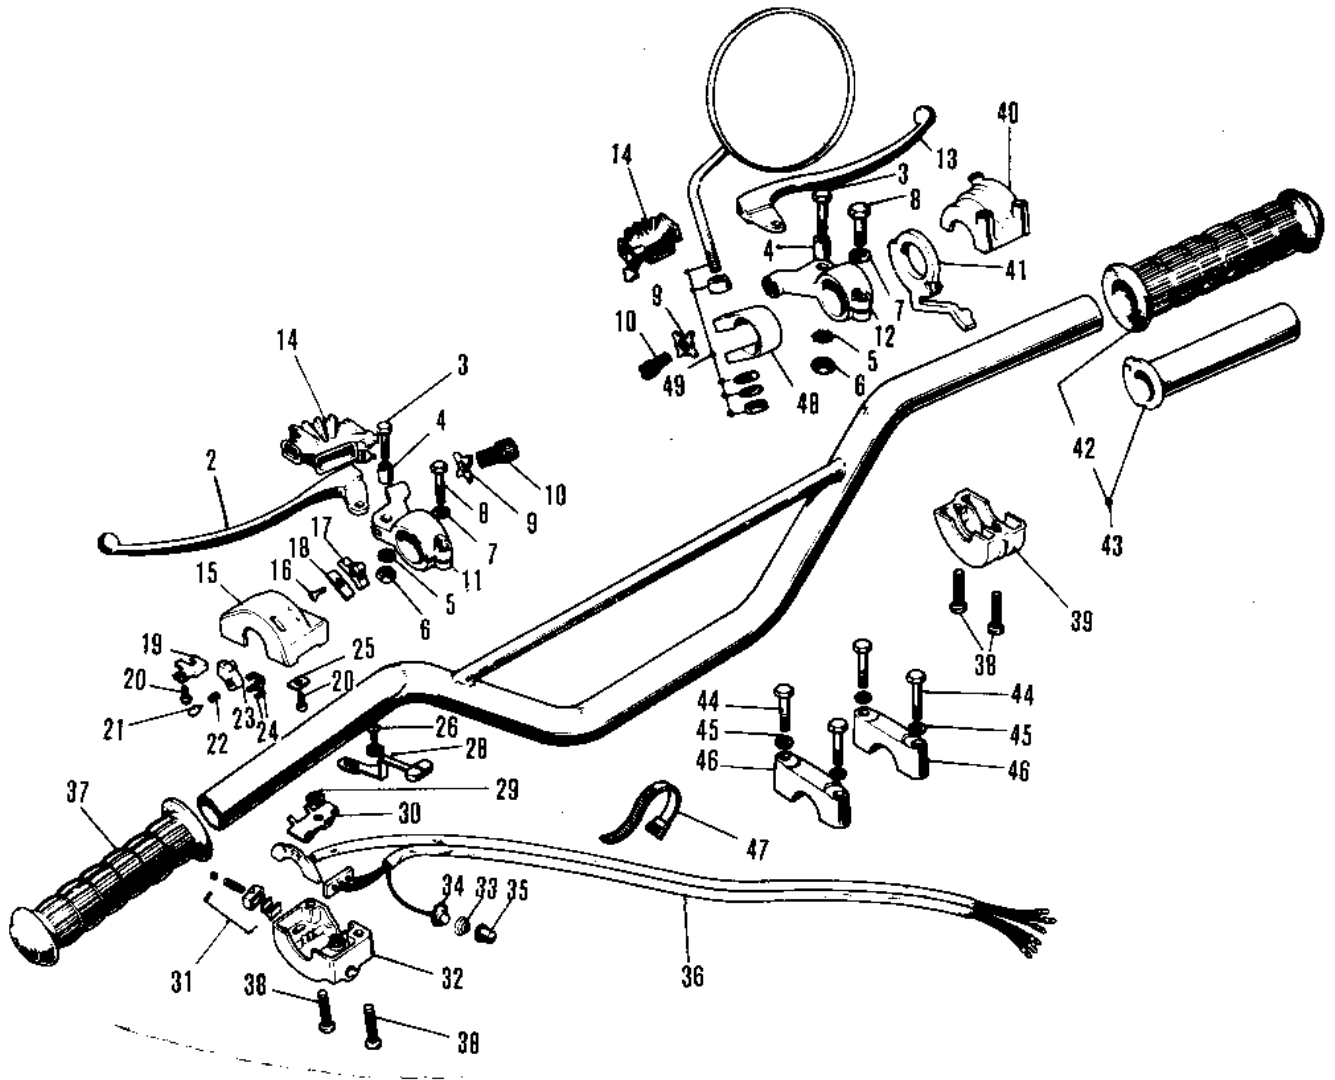

1972 F7-A PARTS DIAGRAM

HANDLEBAR (F7/F7-A)

1972 F7-A PARTS LIST

HANDLEBAR (F7/F7-A)

ITEM NAME	PART NUMBER	QUANTITY
HANDLEBAR (Ref # 1)	46004-016	
LEVER ASSY-CLUTCH (Ref # 2 ~11)	46076-014	
LEVER-CLUTCH (Ref # 2)	46092-015	
BOLT HEX HEAD 5X20 (Ref # 3)	92007-020	
COLLAR LEVER (Ref # 4)	46059-011	
WASHER LOCK 5MM (Ref # 5)	464H0500	
NUT 5MM (Ref # 6)	312B0500	
WASHER PLAIN 6MM (Ref # 7)	410B0600	
BOLT, HEX HEAD 6X22 (Ref # 8)	110N0622	
NUT LOCK ADJUST SCREW (Ref # 9)	46056-001	
SCREW CABLE ADJUST (Ref # 10)	46055-003	
HOLDER,CLUTCH LEVER (Ref # 11)	46094-010	
LEVER ASSY-FRNT BRAKE (Ref # 3 ~ 10)	46021-010	
UNAVAILABLE IN PRICE BOOK (Ref # 12,13)		
HOLDER-FR BRAKE LEVER (Ref # 12)	46060-006	
LEVER FRONT BRAKE (Ref # 13)	46058-004	
DUST COVER (Ref # 14)	46071-001	
CASE ASSY-L.H (Ref # 15~36,)	46091-004	
CASE L.H SWITCH UPPER (Ref # 15)	46086-013	
SCREW CNTSNK HD 3X8 (Ref # 16)	221B0308A	
KNOB-L.H SWITCH (Ref # 17)	46044-011	
SPRING L.H SW KNOB (Ref # 18)	46031-003	
HOLDER L.H SW LOWER B (Ref # 19)	46085-014	
SCREW PAN HEAD 3X5 (Ref # 20)	220B0305A	
CONTACT L.H SWITCH (Ref # 21)	46079-002	
SPRING L.H SWITCH (Ref # 22)	46031-004	
SWITCH L.H (Ref # 23)	46089-003	
PLATE L.H SW CONTACT (Ref # 24)	46080-002	
HOLDER L.H SW UPPER A (Ref # 25)	46085-013	