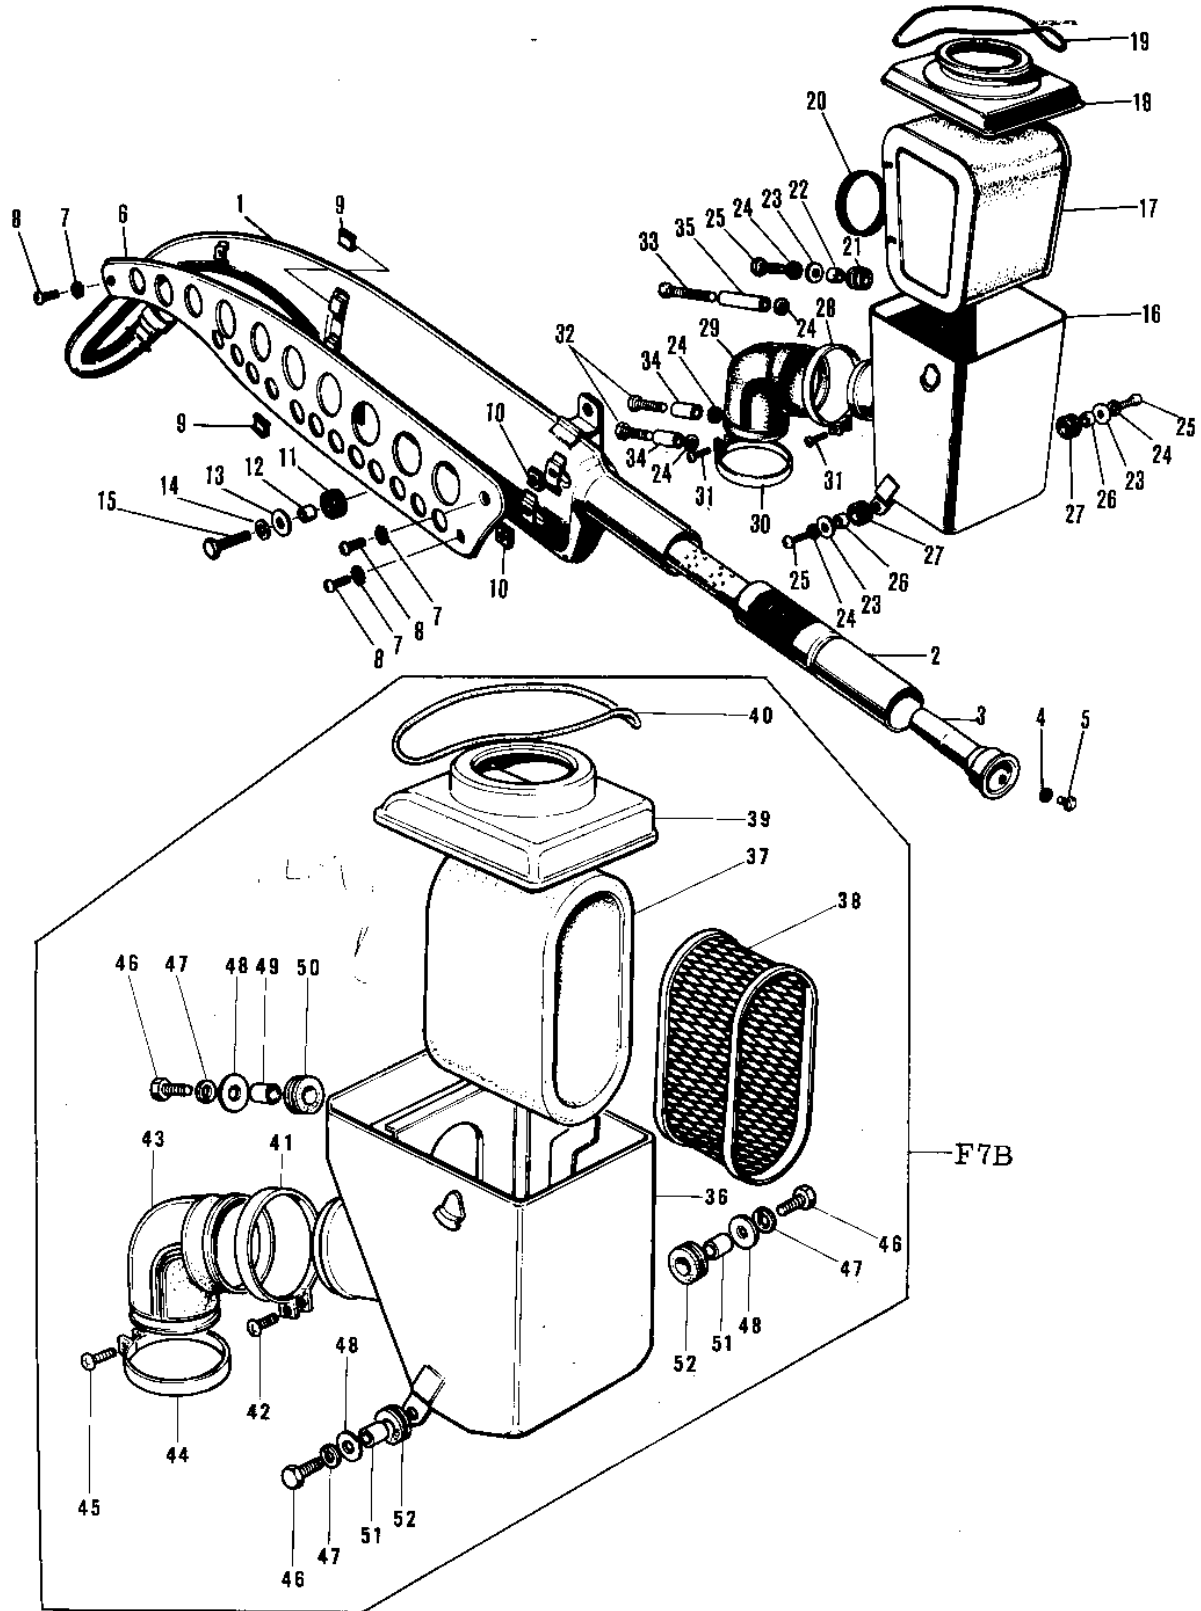

# 1972 F7-A PARTS DIAGRAM

AIR CLEANER/MUFFLER ('71-'73 F7/F7-A/F7-

# 1972 F7-A PARTS LIST

AIR CLEANER/MUFFLER ('71-'73 F7/F7-A/F7-

ITEM NAME	PART NUMBER	QUANTITY
MUFFLER ASSY (Ref # 1~5)	18001-032	
BAFFLE TUBE (Ref # 2~5)	18033-073	
TAIL PIECE (Ref # 3)	18048-015	
WASHER LOCK 6MM (Ref # 4)	463H0600	
BOLT-UPSET,6X12 (Ref # 5)	112G0612	
COVER-MUFFLER (Ref # 6)	18064-005	
WASHER LOCK 6MM (Ref # 7)	463H0600	
SCREW PAN HEAD 6X12 (Ref # 8)	220E0612	
INSULATOR (Ref # 9)	18065-007	
INSULATOR-HEAT (Ref # 10)	18065-009	
DAMPER RUBBER-MUFFLER (Ref # 11)	18063-005	
COLLAR (Ref # 12)	92027-102	
WASHER,8X26X2.3 (Ref # 13)	92022-1564	
WASHER SPRING 8MM (Ref # 14)	461F0800	
BOLT-SMALL-UPSET 8X25 (Ref # 15)	115G0825	
AIR CLEANER ASSY (Ref # 16~20)	11010-040	
BODY-AIR CLEANER (Ref # 16)	11011-012	
ELEMENT,AIR CLNR (Ref # 17)	11013-020	
CAP-AIR CLEANER (Ref # 18)	11012-015	
"0" RING,100MM (Ref # 19)	671B25100	
GASKET-AIR CLEANER (Ref # 20)	11017-007	
DAMPER RUBBER (Ref # 21)	92075-051	
COLLAR (Ref # 22)	92027-103	
WASHER 6.5X20X1.6T (Ref # 23)	92022-125	
WASHER SPRING 6MM (Ref # 24)	461F0600	
BOLT-UPSET,6X20 (Ref # 25)	112G0620	
COLLAR 6.8X10X10.5 (Ref # 26)	92027-120	
GROMMET (Ref # 27)	92071-046	
CLAMP,AIR CLEANER (Ref # 28)	92037-129	

# 1972 F7-A PARTS LIST

AIR CLEANER/MUFFLER ('71-'73 F7/F7-A/F7-

ITEM NAME	PART NUMBER	QUANTITY
CONNECTOR (Ref # 29)	11026-003	
CLAMP,AIR CLEANER (Ref # 30)	92037-128	
SCREW PAN HEAD 6X35 (Ref # 31)	220B0635	
BOLT-AIR CLEANER FIT (Ref # 32)	92003-066	
BOLT-AIR CLNR. FITTNG (Ref # 33)	92003-067	
COLLAR (Ref # 34)	92027-127	
COLLAR (Ref # 35)	92027-128	
AIR CLEANER ASSY (Ref # 36~40)	11010-061	
BODY-AIR CLEANER (Ref # 36)	11011-024	
ELEMENT,AIR,CLNR (Ref # 37)	11013-036	
HOLDER-CLENER ELEM (Ref # 38)	11014-007	
CAP-AIR CLEANER,BL (Ref # 39)	11012-028	
SCREW PAN HEAD 6X35 (Ref # 42)	220B0635	
SCREW PAN HEAD 6X30 (Ref # 45)	220B0630	
BOLT-UPSET (Ref # 46)	112G0625	
WASHER SPRING 6MM (Ref # 47)	461F0600	