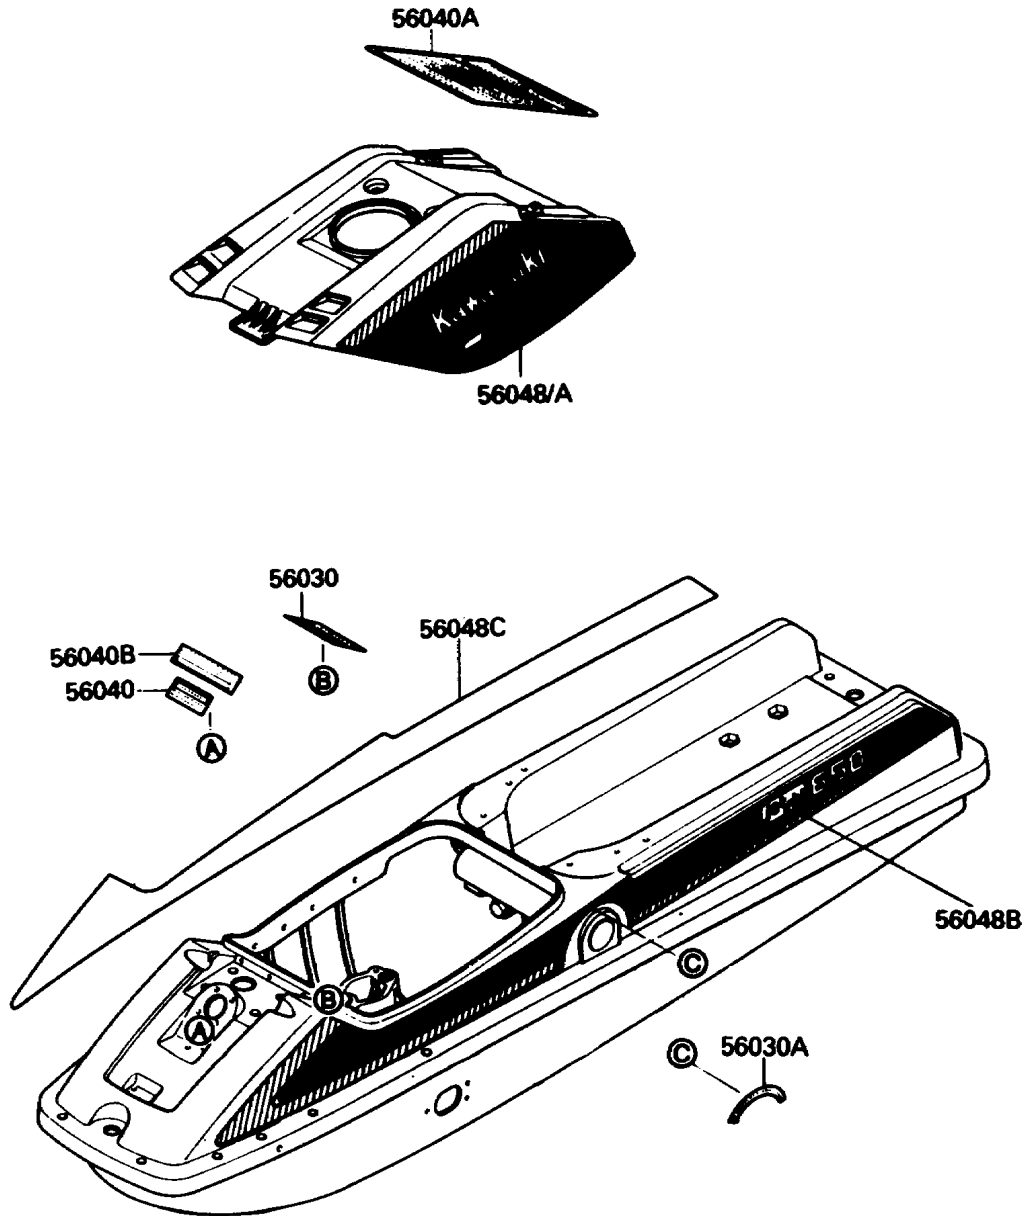

1988 650 SX PARTS DIAGRAM

Labels

F3183-0008

1988 650 SX PARTS LIST

Labels

ITEM NAME	PART NUMBER	QUANTITY
LABEL,OIL (Ref # 56030)	56030-3721	1
LABEL,FIRE EXTINGUISHER (Ref # 56030A)	56030-3726	1
LABEL-WARNING,FUEL (Ref # 56040)	56040-3712	1
LABEL-WARNING,MAINTENANCE (Ref # 56040A)	56040-3729	1
LABEL-WARNING,BREAK-IN (Ref # 56040B)	56040-3738	1
PATTERN,ENGINE HOOD,LH (Ref # 56048)	56048-1059	1
PATTERN,ENGINE HOOD,RH (Ref # 56048A)	56048-1060	1
PATTERN,HULL-COMP,LH (Ref # 56048B)	56048-1061	1
PATTERN,HULL-COMP,RH (Ref # 56048C)	56048-1062	1