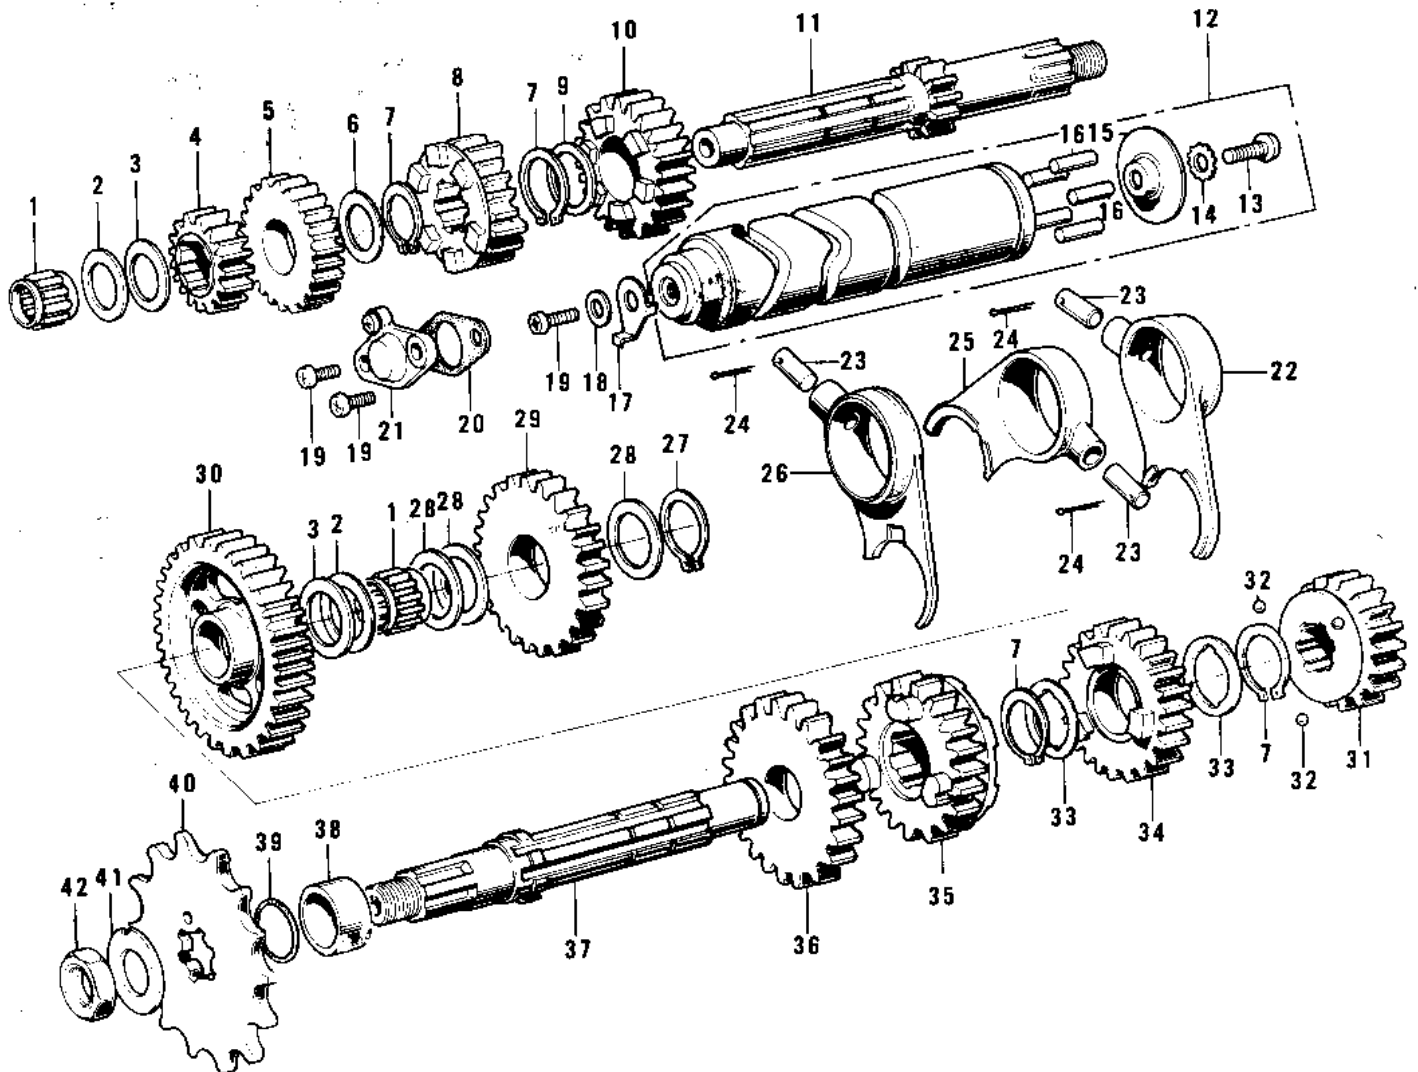

1973 F7-B PARTS DIAGRAM

TRANSMISSION/CHANGE DRUM ('71-'73 F7/F7-

1973 F7-B PARTS LIST

TRANSMISSION/CHANGE DRUM ('71-'73 F7/F7-

ITEM NAME	PART NUMBER	QUANTITY
BEARING-NEEDLE (Ref # 1)	92046-026	1
WASHER-THRUST (Ref # 2)	92022-170	1
WASHER-THRUST (Ref # 3)	92022-171	1
2ND GEAR-DRIVE (Ref # 4)	13130-024	1
4TH GEAR-DRIVE (Ref # 5)	13134-008	1
WASHER-PLAIN (Ref # 6)	92022-181	1
CIRCLIP,21MM (Ref # 7)	480J2100	1
3RD GEAR-DRIVE (Ref # 8)	13132-022	1
WASHER 22MM (Ref # 9)	92022-106	1
TOP GEAR-DRIVE (Ref # 10)	13136-031	1
SHAFT-DRIVE (Ref # 11)	13127-029	1
DRUM ASSY-GEAR CHANGE (Ref # 12)	13239-002	1
SCREW PAN HEAD 6X14 (Ref # 13)	220B0614	1
WASHER LOCK 6MM (Ref # 14)	464H0600	1
PLATE-CHANGE DRUM PIN (Ref # 15)	13142-009	1
PIN GEAR CHANGE DRUM (Ref # 16)	92042-014	1
ROTOR,NEUTRAL INDICTR (Ref # 17)	21007-1003	1
WASHER PLAIN 6MM (Ref # 18)	410B0600	1
SCREW PAN HEAD 6X16 (Ref # 19)	220B0616	1
GASKET NEUTRAL SWITCH (Ref # 20)	13146-002	1
SWITCH,NEUTRAL (Ref # 21)	13151-1001	1
FORK-SELECTOR,LOW (Ref # 22)	13140-050	1
PIN SELECT FORK GUIDE (Ref # 23)	92043-005	1
PIN COTTER 3.0X20 (Ref # 24)	550D3020	1
FORK-SELECTOR,TOP (Ref # 25)	13140-049	1
FORK-SELECTOR (Ref # 26)	13140-030	1
CIRCLIP 15MM (Ref # 27)	480J1500	1
WASHER-PLAIN (Ref # 28)	92022-169	1
IDLE GEAR-KICKSTARTER (Ref # 29)	13073-009	1

1973 F7-B PARTS LIST

TRANSMISSION/CHANGE DRUM ('71-'73 F7/F7-

ITEM NAME	PART NUMBER	QUANTITY
LOW GEAR,OUTPUT SHAFT (Ref # 30)	13129-051	1
TOP GEAR-OUTPUT (Ref # 31)	13137-016	1
BALL STEEL 5/32' (Ref # 32)	600A0500	1
WASHER-LOCK (Ref # 33)	92024-031	1
3RD GEAR-OUTPUT (Ref # 34)	13133-021	1
4TH GEAR-OUTPUT (Ref # 35)	13135-012	1
2ND GEAR-OUTPUT (Ref # 36)	13131-029	1
SHAFT-OUTPUT (Ref # 37)	13128-028	1
COLLAR-ENG SPROCKET (Ref # 38)	92027-180	1
"O" RING (Ref # 39)	92055-022	1
ENGINE SPROCKET SET (Ref # 40)	13249-002	1
ENG SPROCKET ASY,13T (Ref # 40)	13249-001	1
ENG SPROCKET,ASY,15T (Ref # 40)	13249-003	1
WASHER LOCK 12MM (Ref # 41)	92024-002	1
NUT,12MM (Ref # 42)	92016-024	1